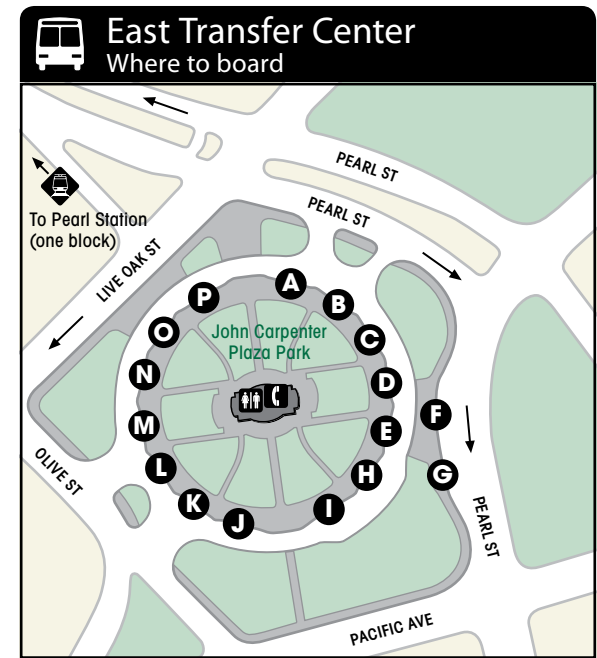

A	Paratransit
B C D E	For future use
F G	1 (Wynnewood), 21 (Red Bird, Kiest)
F G	24, 31, 36
H I J K L	For future use
M	19 (Lakewood)
N	19 (Ann Arbor, Polk Terrace)
O	1 (Mockingbird via Matilda, Skillman)
P	21 (Mockingbird via McKinney)