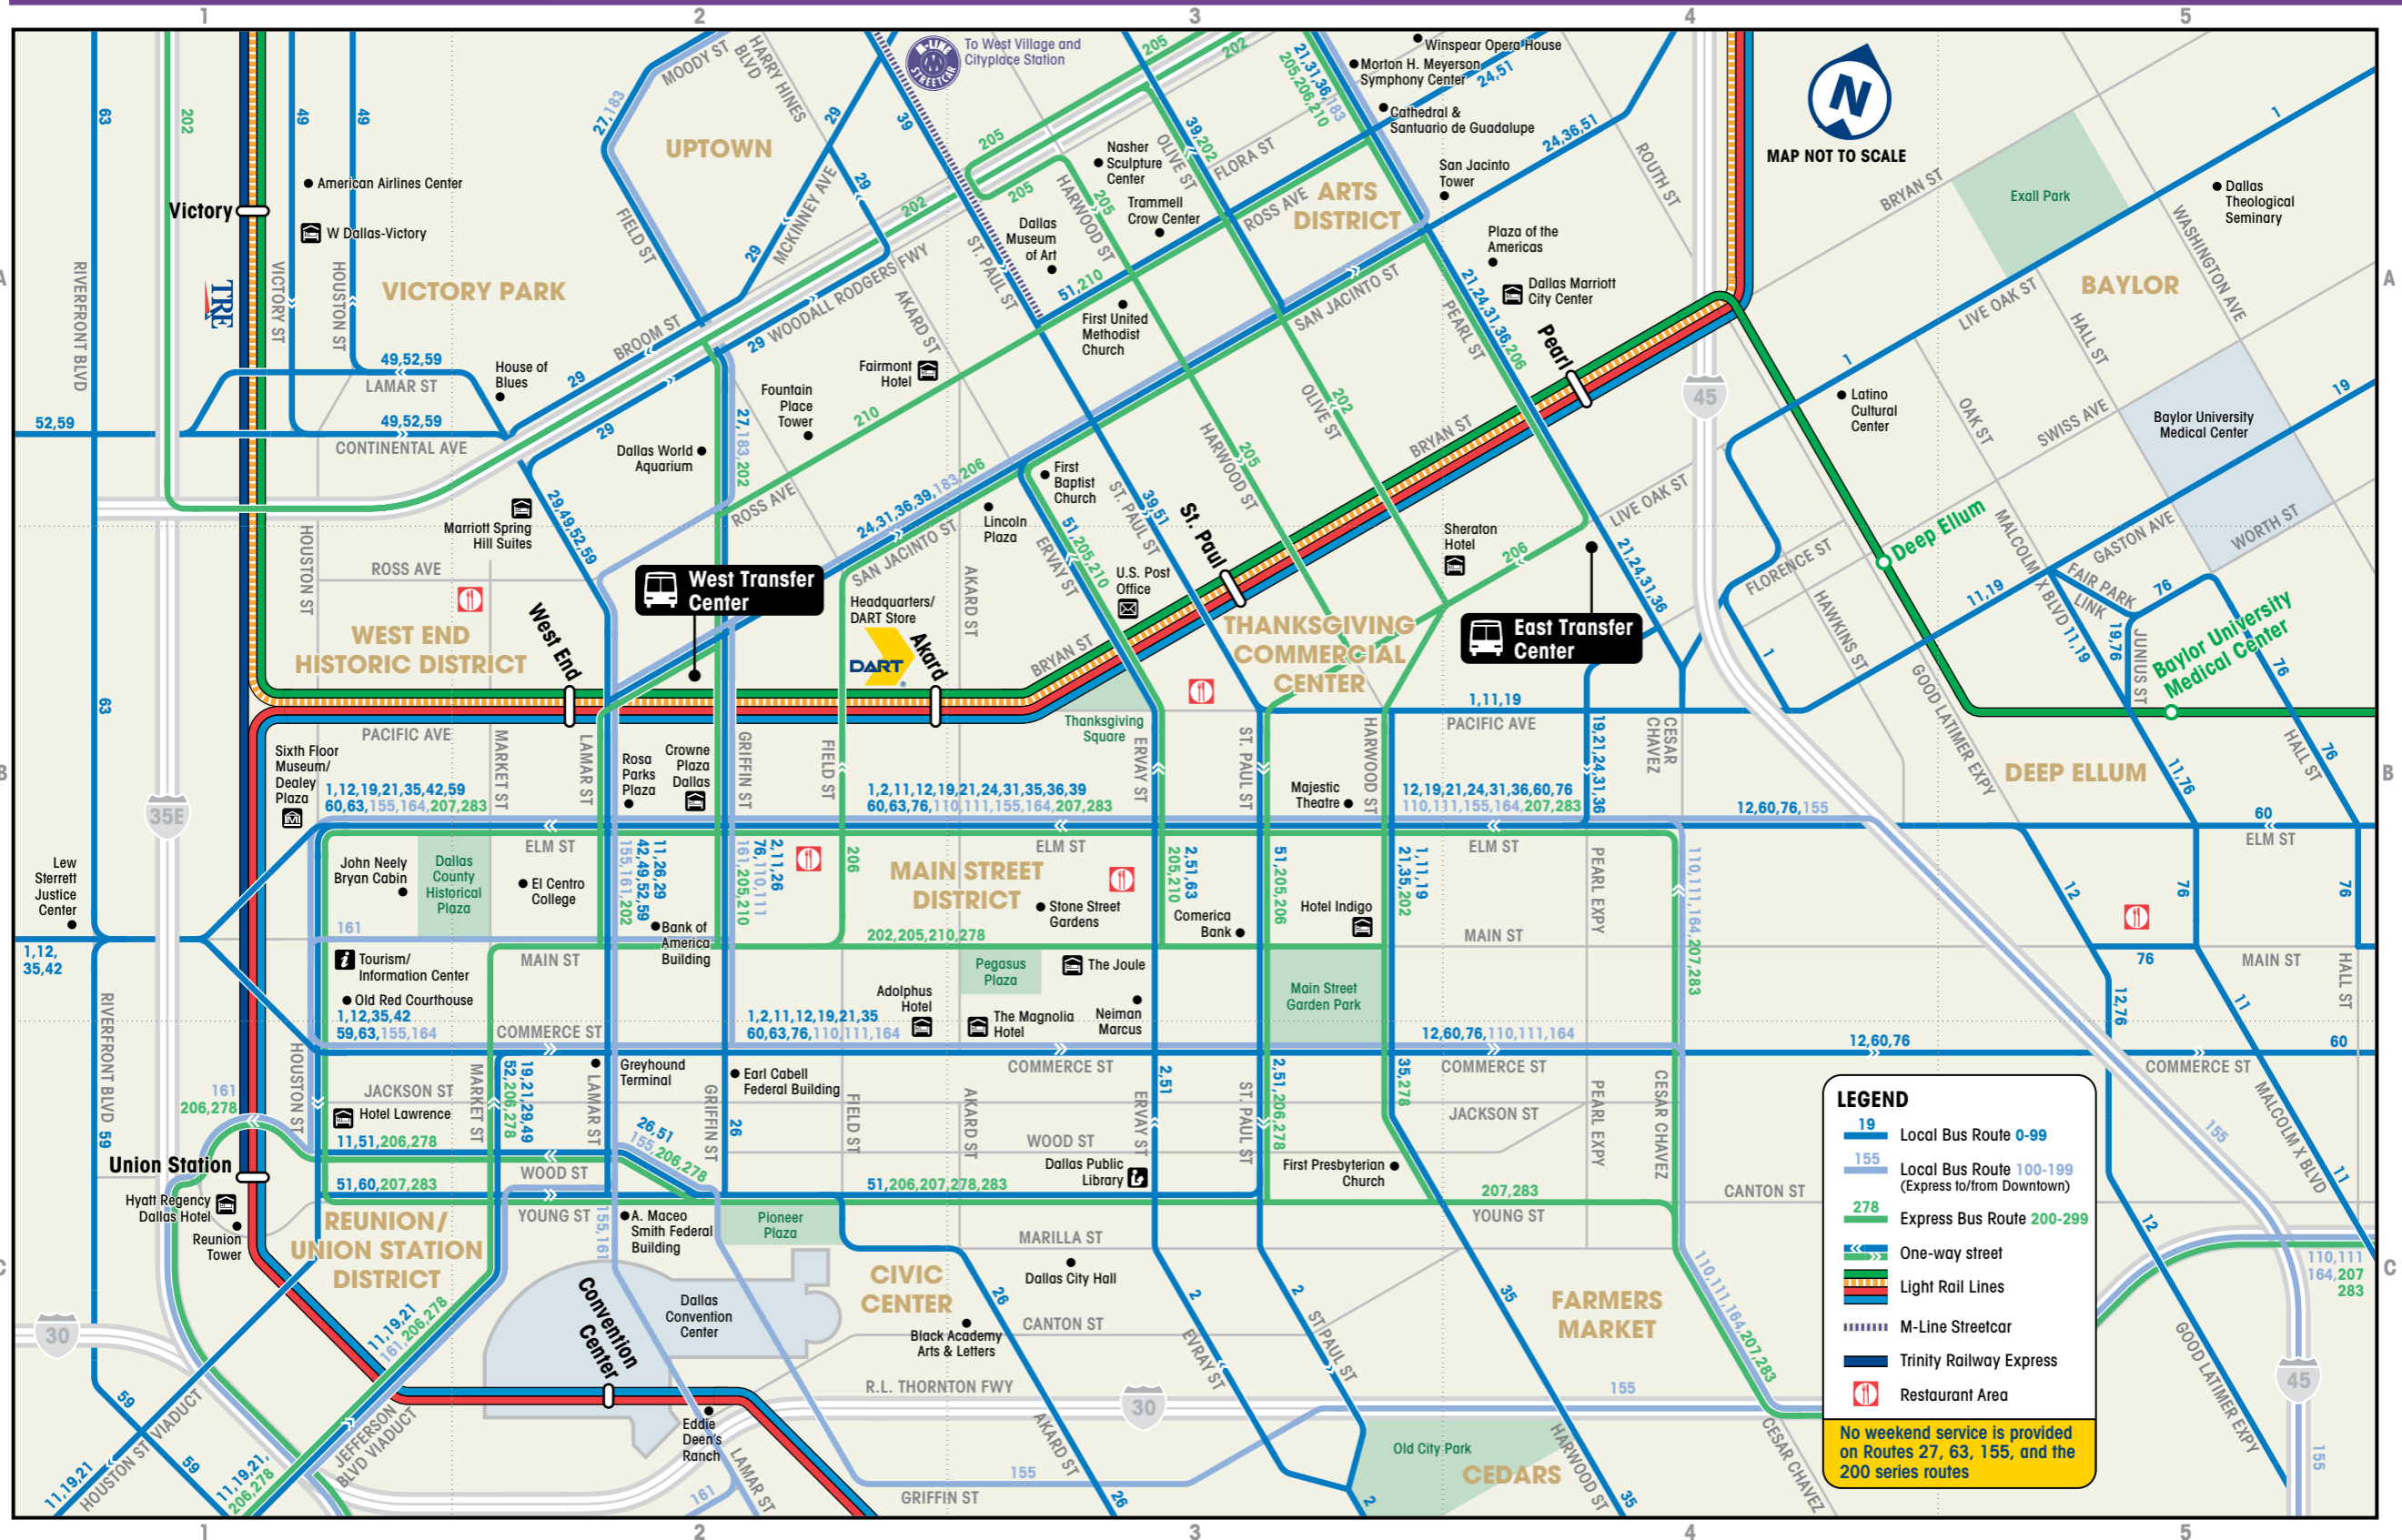

DOWNTOWN DALLAS MAP

Places of Interest / Bus Transfer Centers

Civic Buildings

A. Maceo Smith Federal Building	C2	11, 26, 29, 51, 52, 155, 161, 206, 207, 278, 283
Dallas City Hall	C3	2, 26, 51, 206, 207, 278, 283
Dallas Public Library	C3	2, 51, 206, 207, 278, 283
Earl Cabell Federal Building	C2	1, 2, 11, 12, 19, 21, 26, 35, 60, 63
Lew Sterrett Justice Center	B1	1, 12, 35, 42, 59, 63
US Post Office	B3	39, 51, 205, 210

Places of Interest

continues in next column

American Airlines Center	A1	49
Baylor University Medical Center	A5	19
Black Academy Arts & Letters	C3	26
Dallas Convention Center	C2	155, 161, 206, 207, 278, 283
Dallas County Historical Plaza	B1, C1	1, 12, 19, 21, 35, 42, 59, 60, 63, 155, 161, 164, 207, 283
Dallas Museum of Art	A3	24, 36, 39, 51, 183, 205
Dallas World Aquarium	A2	24, 27, 31, 36, 39, 183, 202, 210
Eddie Deen's Ranch	C2	155, 161

Places of Interest

continued

House of Blues	A2	29, 49, 52, 59
John Neely Bryan Cabin	B1	1, 12, 19, 21, 35, 59, 60, 63, 161, 164, 207, 283
Latino Cultural Center	A4	1
Majestic Theatre	B3	1, 11, 12, 19, 21, 24, 31, 35, 36, 60, 76, 110, 111, 155, 64, 202, 207, 283
Morton H. Meyerson Symphony Center	A3	21, 24, 31, 36, 51, 183, 205, 208, 210
Nasher Sculpture Center	A3	24, 36, 39, 51, 183, 205
Neiman Marcus	B3	1, 2, 11, 12, 19, 21, 35, 51, 60, 63, 76, 110, 111, 164
Old City Park	C3, C4	2, 35
Old Red Courthouse	B1	1, 12, 19, 21, 29, 35, 42, 59, 60, 63, 155, 161, 164, 207, 283
Pegasus Plaza	B3	202, 205, 210, 278
Pioneer Plaza	C2	26, 51, 155, 206, 207, 278, 283
Reunion Tower	C1	11, 19, 21, 51, 60, 161, 278
Sixth Floor Museum/Dealey Plaza	B1	1, 12, 19, 21, 35, 42, 59, 60, 63, 155, 161, 164, 207, 283

A	11 (Bexar St)
B	11 (Cockrell Hill PTL)
C	26
D	110, 111, 202, 205, 210
E F	110, 111, 202, 205, 210
G	31
H	42
I J	24, 27, 161
K	36, Paratransit
L	2, 76
M	39, 183
N O	29, 49, 52, 59

Places of Interest

continued