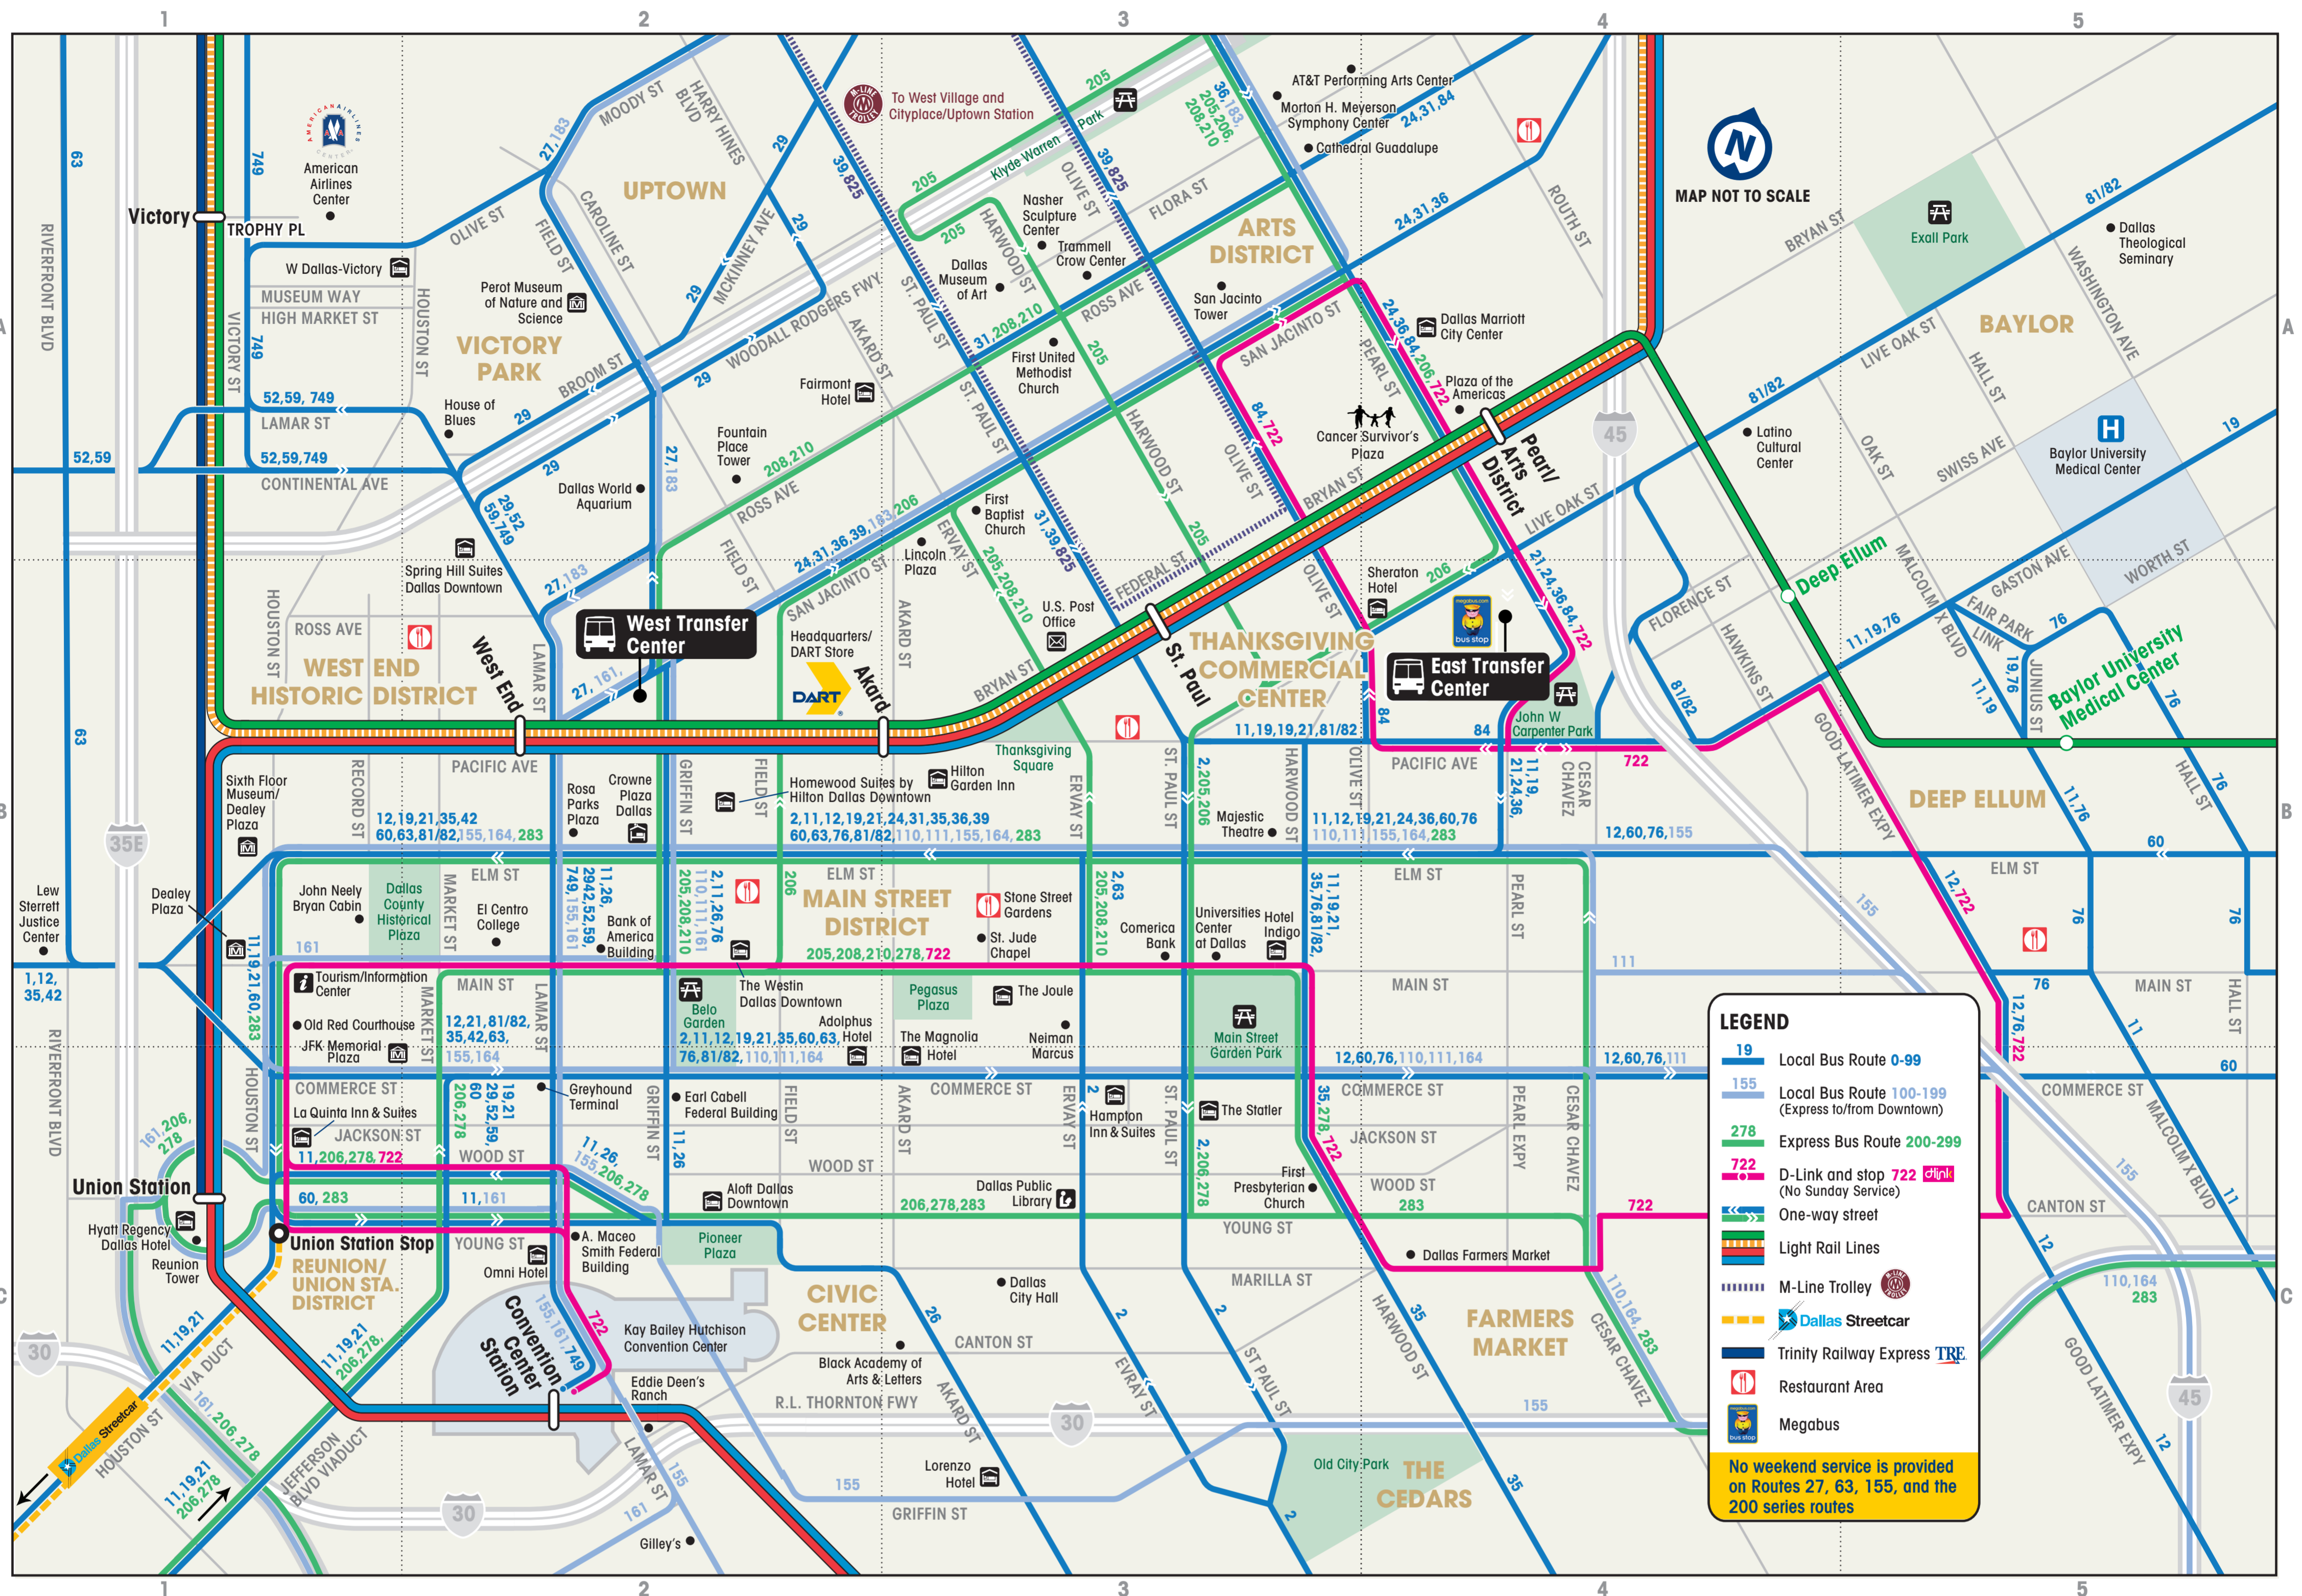

Downtown Dallas Map

Effective: March 26, 2018

Destinations served by DART Local and Express Bus Routes

Places of Interest

continues in next column

American Airlines Center	A1	27, 52, 59, 183, 749
AT&T Performing Arts Center	A3	24, 31, 36, 84, 183, 205, 206, 208, 210
Baylor University Medical Center	A5	11, 19, 76, 81/82
Belo Garden	B2	2, 11, 12, 19, 21, 26, 35, 60, 63, 76, 81/82, 110, 111, 155, 161, 164, 205, 208, 210, 278, 722, 749
Black Academy Arts & Letters	C3	26, 155
Dallas County Historical Plaza	B1, B2	11, 12, 19, 21, 35, 42, 60, 63, 81/82, 155, 161, 164, 206, 208, 278, 283, 722
Dallas Farmers Market	C4	2, 35, 110, 164, 206, 278, 283, 722
Dallas Museum of Art	A3	24, 31, 36, 39, 205, 208, 210, M-LINE 825
Dallas World Aquarium	A2	27, 29, 52, 59, 183, 208, 210, 749
Eddie Deen's Ranch	C2	155, 161, 722, 749
House of Blues	A2	29, 52, 59, 749
John Neely Bryan Cabin	B1	11, 12, 19, 21, 35, 42, 60, 63, 81/82, 155, 161, 164, 206, 283, 722
Kay Bailey Hutchison Dallas Convention Center	C2	11, 19, 21, 26, 29, 52, 59, 60, 155, 161, 205, 208, 210, 278, 283, 722, 749
Klyde Warren Park	A3	36, 39, 183, 205, 206, 208, 210, M-LINE 825
Latino Cultural Center	A4	81/82
Majestic Theatre	B3	11, 12, 19, 21, 24, 35, 36, 60, 63, 76, 81/82, 84, 110, 111, 155, 283, 722
M. H. Meyerson Symphony Center	A3	24, 31, 36, 84, 183, 205, 206, 208, 210, 722, M-LINE 825
Nasher Sculpture Center	A3	31, 39, 205, 208, 210, 722, M-LINE 825
Neiman Marcus	B3	2, 11, 12, 19, 21, 35, 60, 63, 76, 81/82, 110, 111, 164, 205, 208, 210, 278, 722
Old City Park	C3, C4	2, 35, 155
Old Red Courthouse	B1	11, 12, 19, 21, 29, 35, 42, 52, 59, 60, 63, 81/82, 155, 161, 164, 206, 278, 283, 722
Pegasus Plaza	B3	2, 11, 12, 19, 21, 24, 35, 36, 60, 63, 76, 81/82, 110, 111, 164, 205, 208, 210, 278, 722
Perot Museum of Nature and Science	A2	27, 29, 183, 749
Pioneer Plaza	C2	11, 26, 60, 155, 161, 206, 278, 283, 722, 749
Reunion Tower	C1	11, 19, 21, 60, 161, 206, 278, 283, 722
Sixth Floor Museum/Dealey Plaza	B1	11, 12, 19, 21, 35, 42, 60, 63, 76, 81/82, 155, 161, 164, 283, 722