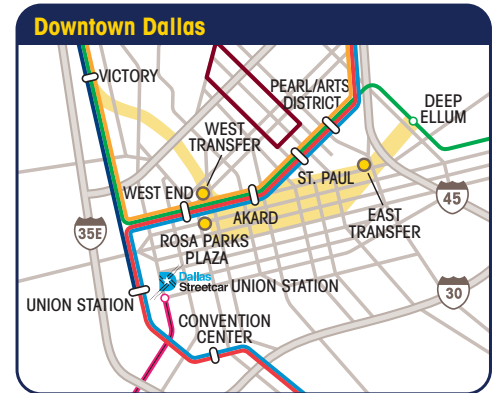

DART Current and Future Rail Services

- Projects under development in Downtown Dallas:**
- Dallas CBD Second Light Rail Alignment (D2 Subway) in shaded area
 - Dallas Streetcar Central Link

Rail System Legend

Currently Operating

- DART Rail Red Line
- DART Rail Blue Line
- DART Rail Green Line
- DART Rail Orange Line
- DART Rail Orange Line (Selected Weekday Trips Rush Hour Only)
- Trinity Railway Express (TRE)
- DCTA A-train
- M-Line Trolley
- Dallas Streetcar

Planning/Design Underway

- Cotton Belt
- Proposed Cotton Belt station
- D2 Corridor (Inset Map)