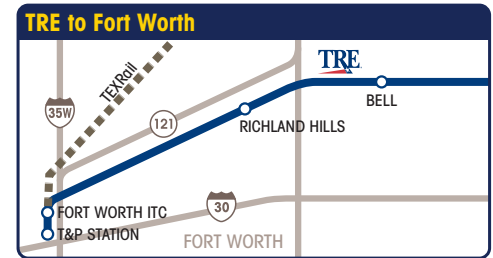

DART Current and Future Rail Services

- Projects under development in Downtown Dallas:**
- Dallas CBD Second Light Rail Alignment (D2 Subway) in shaded area
 - Dallas Streetcar Central Link

Rail System Legend

Currently Operating

- DART Rail Red Line
- DART Rail Blue Line
- DART Rail Green Line
- DART Rail Orange Line
- DART Rail Orange Line (Selected Weekday Trips Rush Hour Only)
- Trinity Railway Express (TRE)
- DCTA A-train
- M-Line Trolley
- Dallas Streetcar

Planning/Design Underway

- Cotton Belt
- Proposed Cotton Belt station
- D2 Corridor (Inset Map)