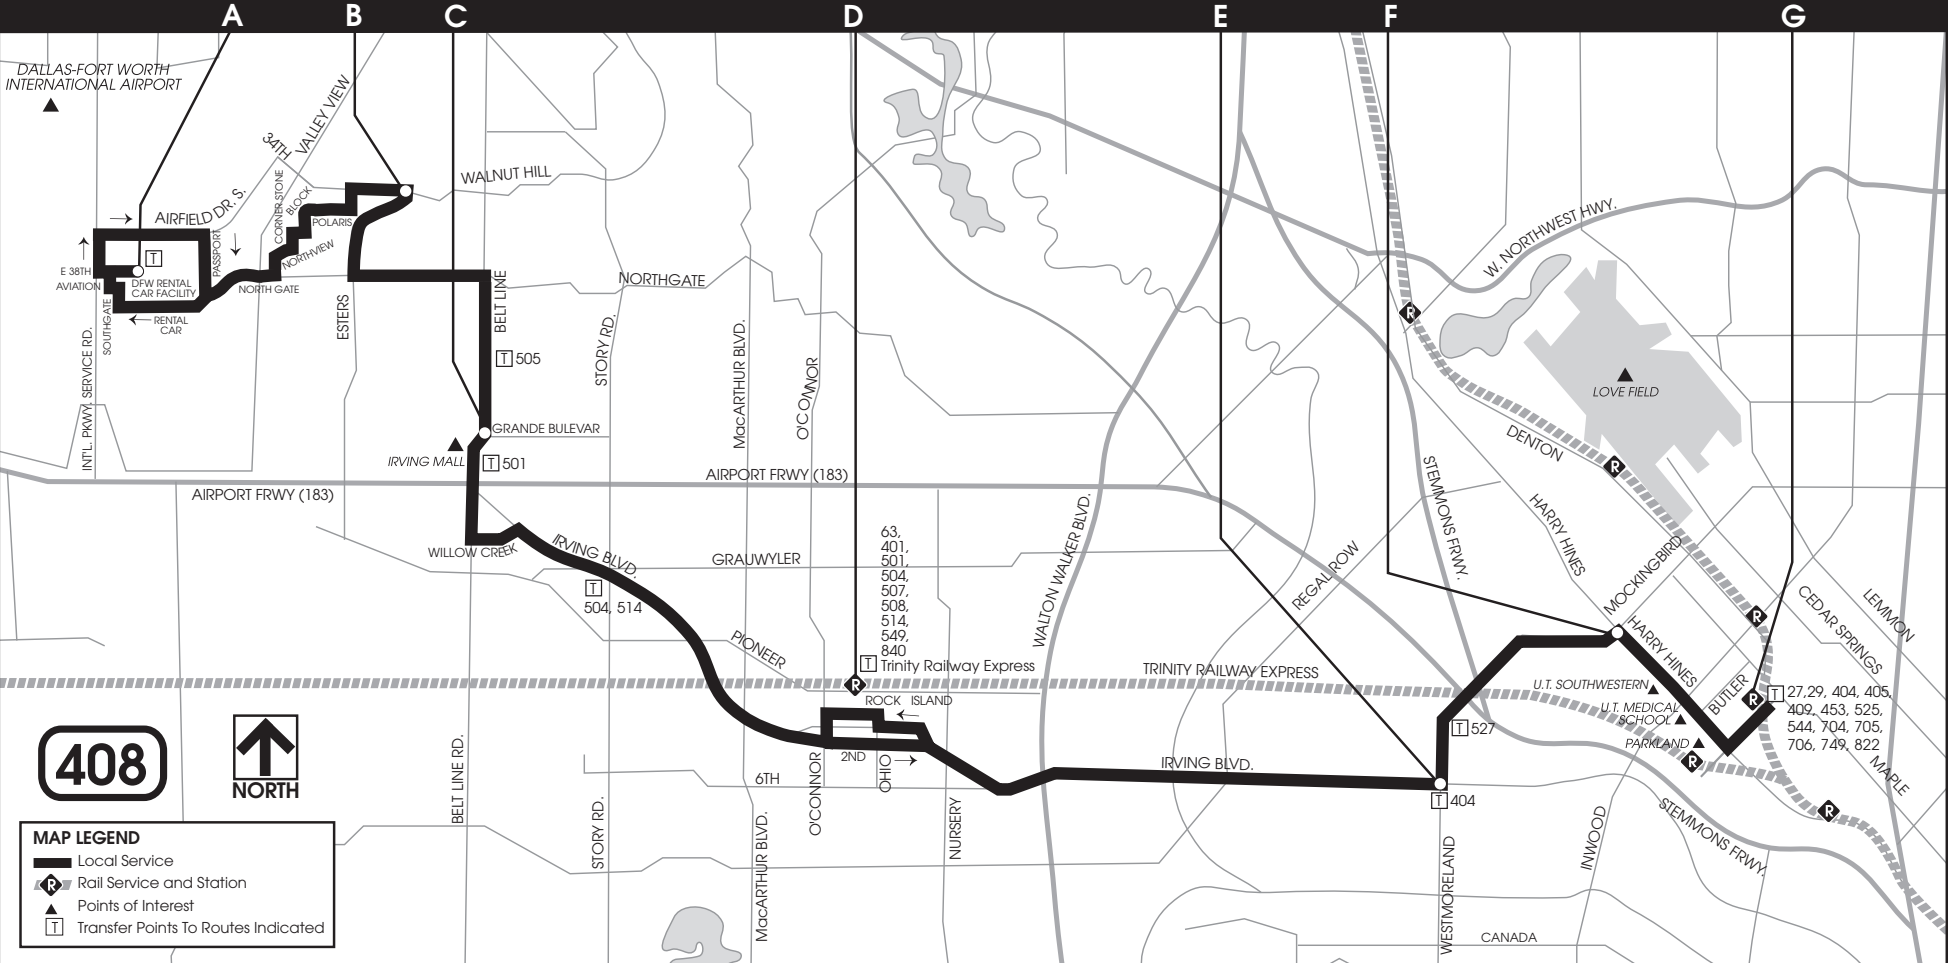

DFW RENTAL CAR FACILITY WALNUT HILL & ESTERS BELTLINE & GRANDE BOULEVAR DOWNTOWN IRVING/ HERITAGE CROSSING IRVING BLVD. & MOCKINGBIRD HARRY HINES & MOCKINGBIRD SOUTHWESTERN MEDICAL DISTRICT/PARKLAND STATION

408

MAP LEGEND

- Local Service
- Rail Service and Station
- Points of Interest
- Transfer Points To Routes Indicated

63, 401, 501, 504, 507, 508, 514, 549, 840

T 27, 29, 404, 405, 409, 453, 525, 544, 704, 705, 706, 749, 822

Trinity Railway Express

TRINITY RAILWAY EXPRESS

IRVING BLVD.

CANADA