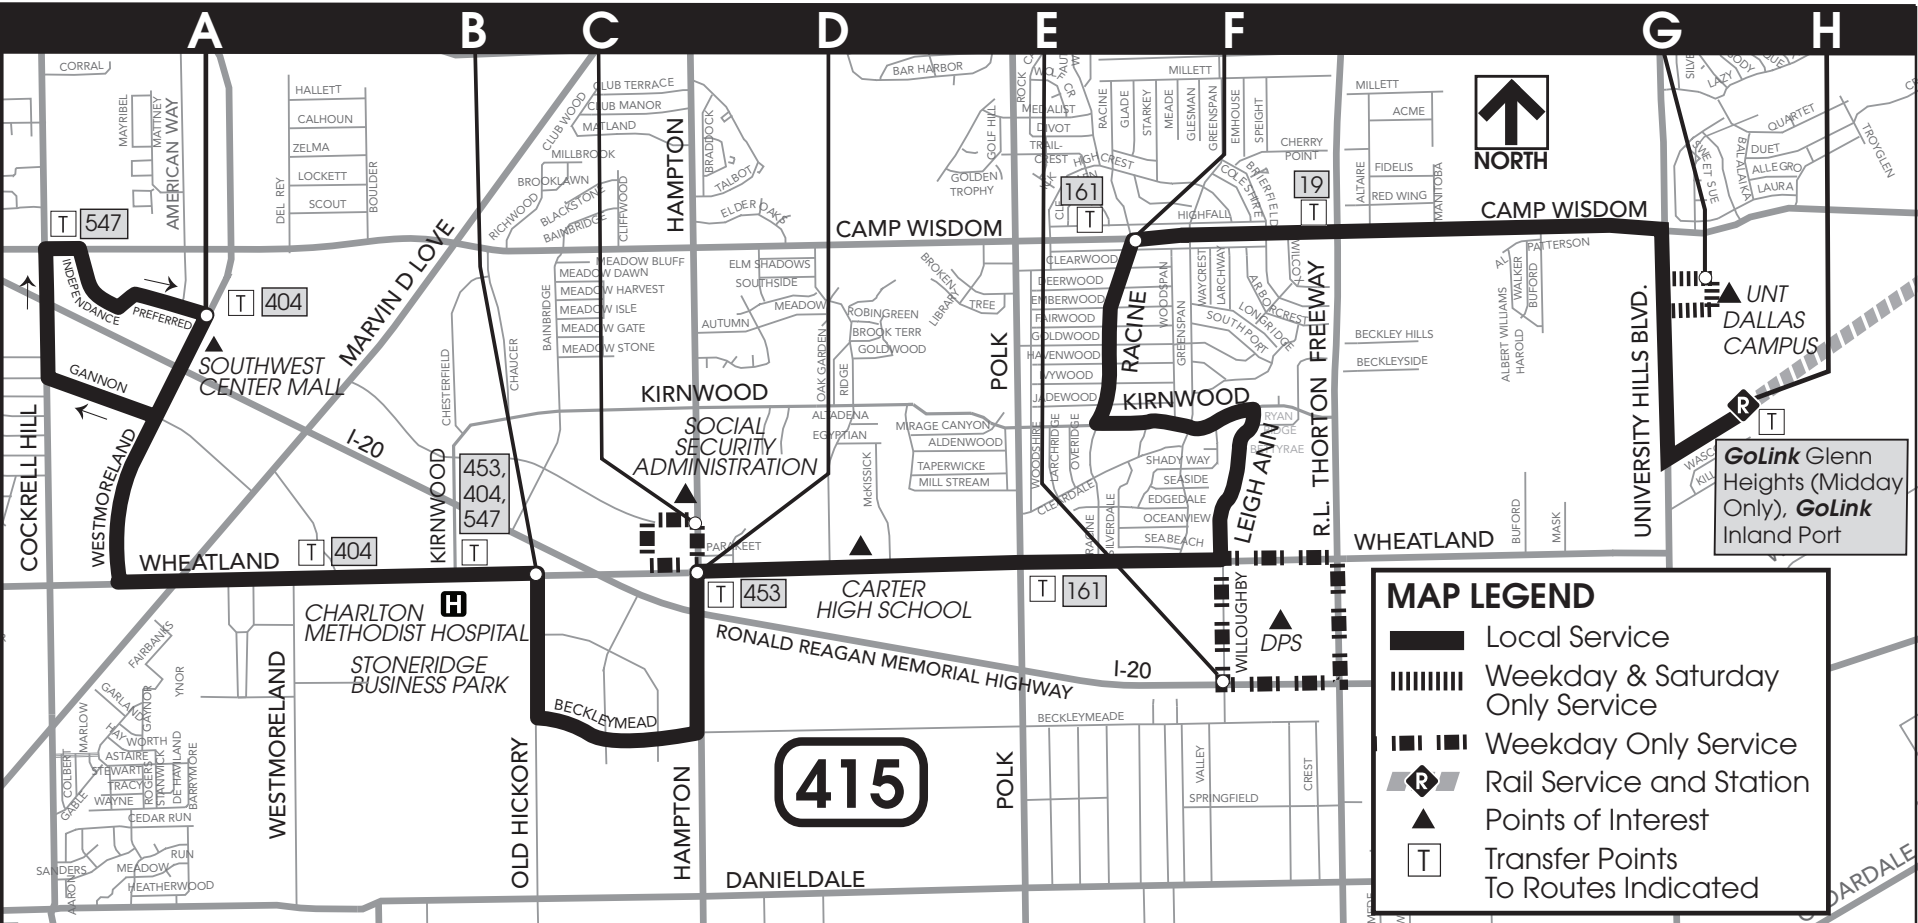

WESTMORELAND & PREFERRED

WHEATLAND & OLD HICKORY

CLIFF CREEK CROSSING & HAMPTON

WHEATLAND & HAMPTON

LBJ. FREEWAY & WILLOUGHBY

CAMP WISDOM & RACINE

UNT DALLAS CAMPUS

UNT DALLAS STATION

GoLink Glenn Heights (Midday Only), **GoLink** Inland Port

MAP LEGEND

-  Local Service
-  Weekday & Saturday Only Service
-  Weekday Only Service
-  Rail Service and Station
-  Points of Interest
-  Transfer Points To Routes Indicated