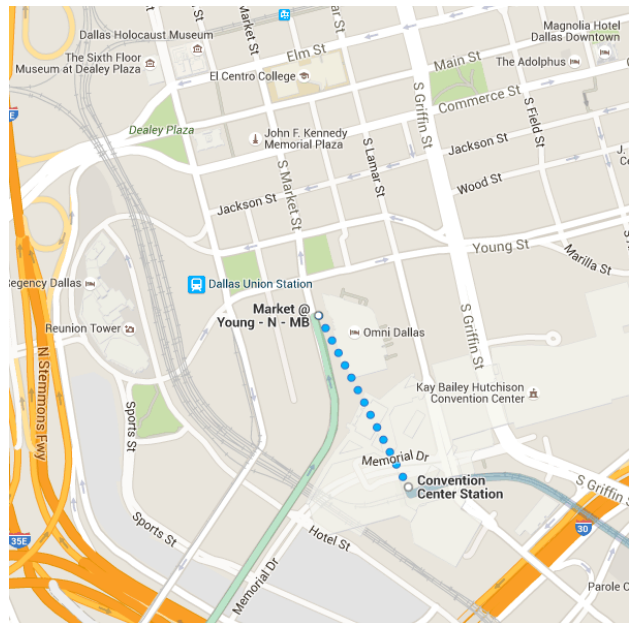

Map data ©2016 Google 2 mi

- Glenn Heights, TX
- Glenn Heights P & R
- 206**  
towards 206 Downtown Dallas  
29 min (non-stop) · Stop ID: 30496  
Service run by DALLAS AREA RAPID TRANSIT

- Market @ Young - N - MB

- Convention Center Station
- BLUE**  
towards S - Blue Line - Ledbetter  
16 min (6 stops) · Stop ID: 22747  
Service run by DALLAS AREA RAPID TRANSIT

- VA Medical Center Station
- VA Medical Center Station

**Tickets and information**

DALLAS AREA RAPID TRANSIT

These directions are for planning purposes only. You may find that construction projects, traffic, weather, or other events may cause conditions to differ from the map results, and you should plan your route accordingly. You must obey all signs or notices regarding your route.