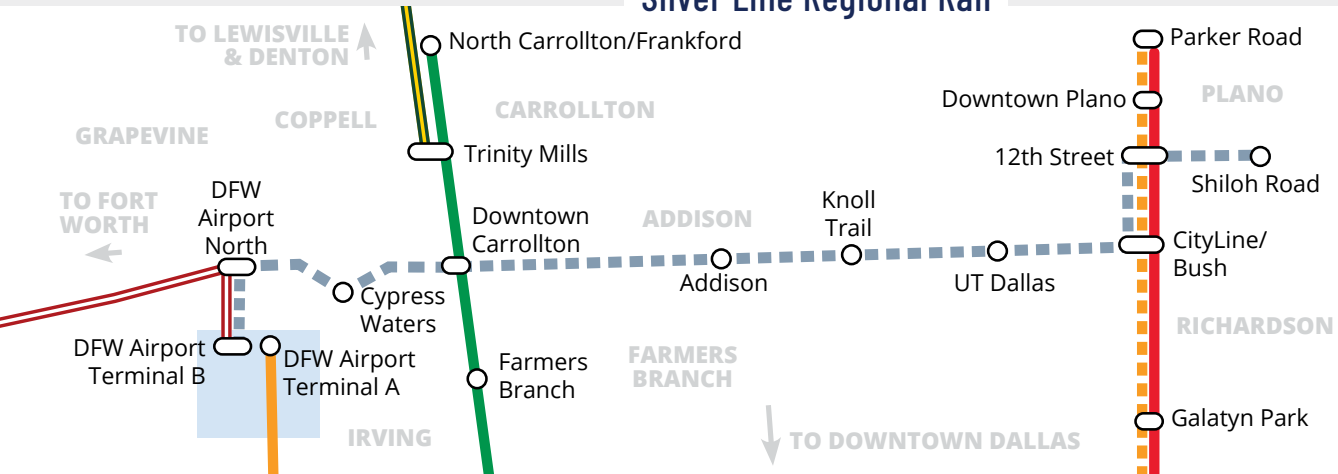

Silver Line Regional Rail

Legend

- DART Silver Line (future)
- DART Red Line
- DART Green Line
- DART Orange Line
- DCTA A-Train
- TEXRail
- DFW Airport
- DART Rail Station