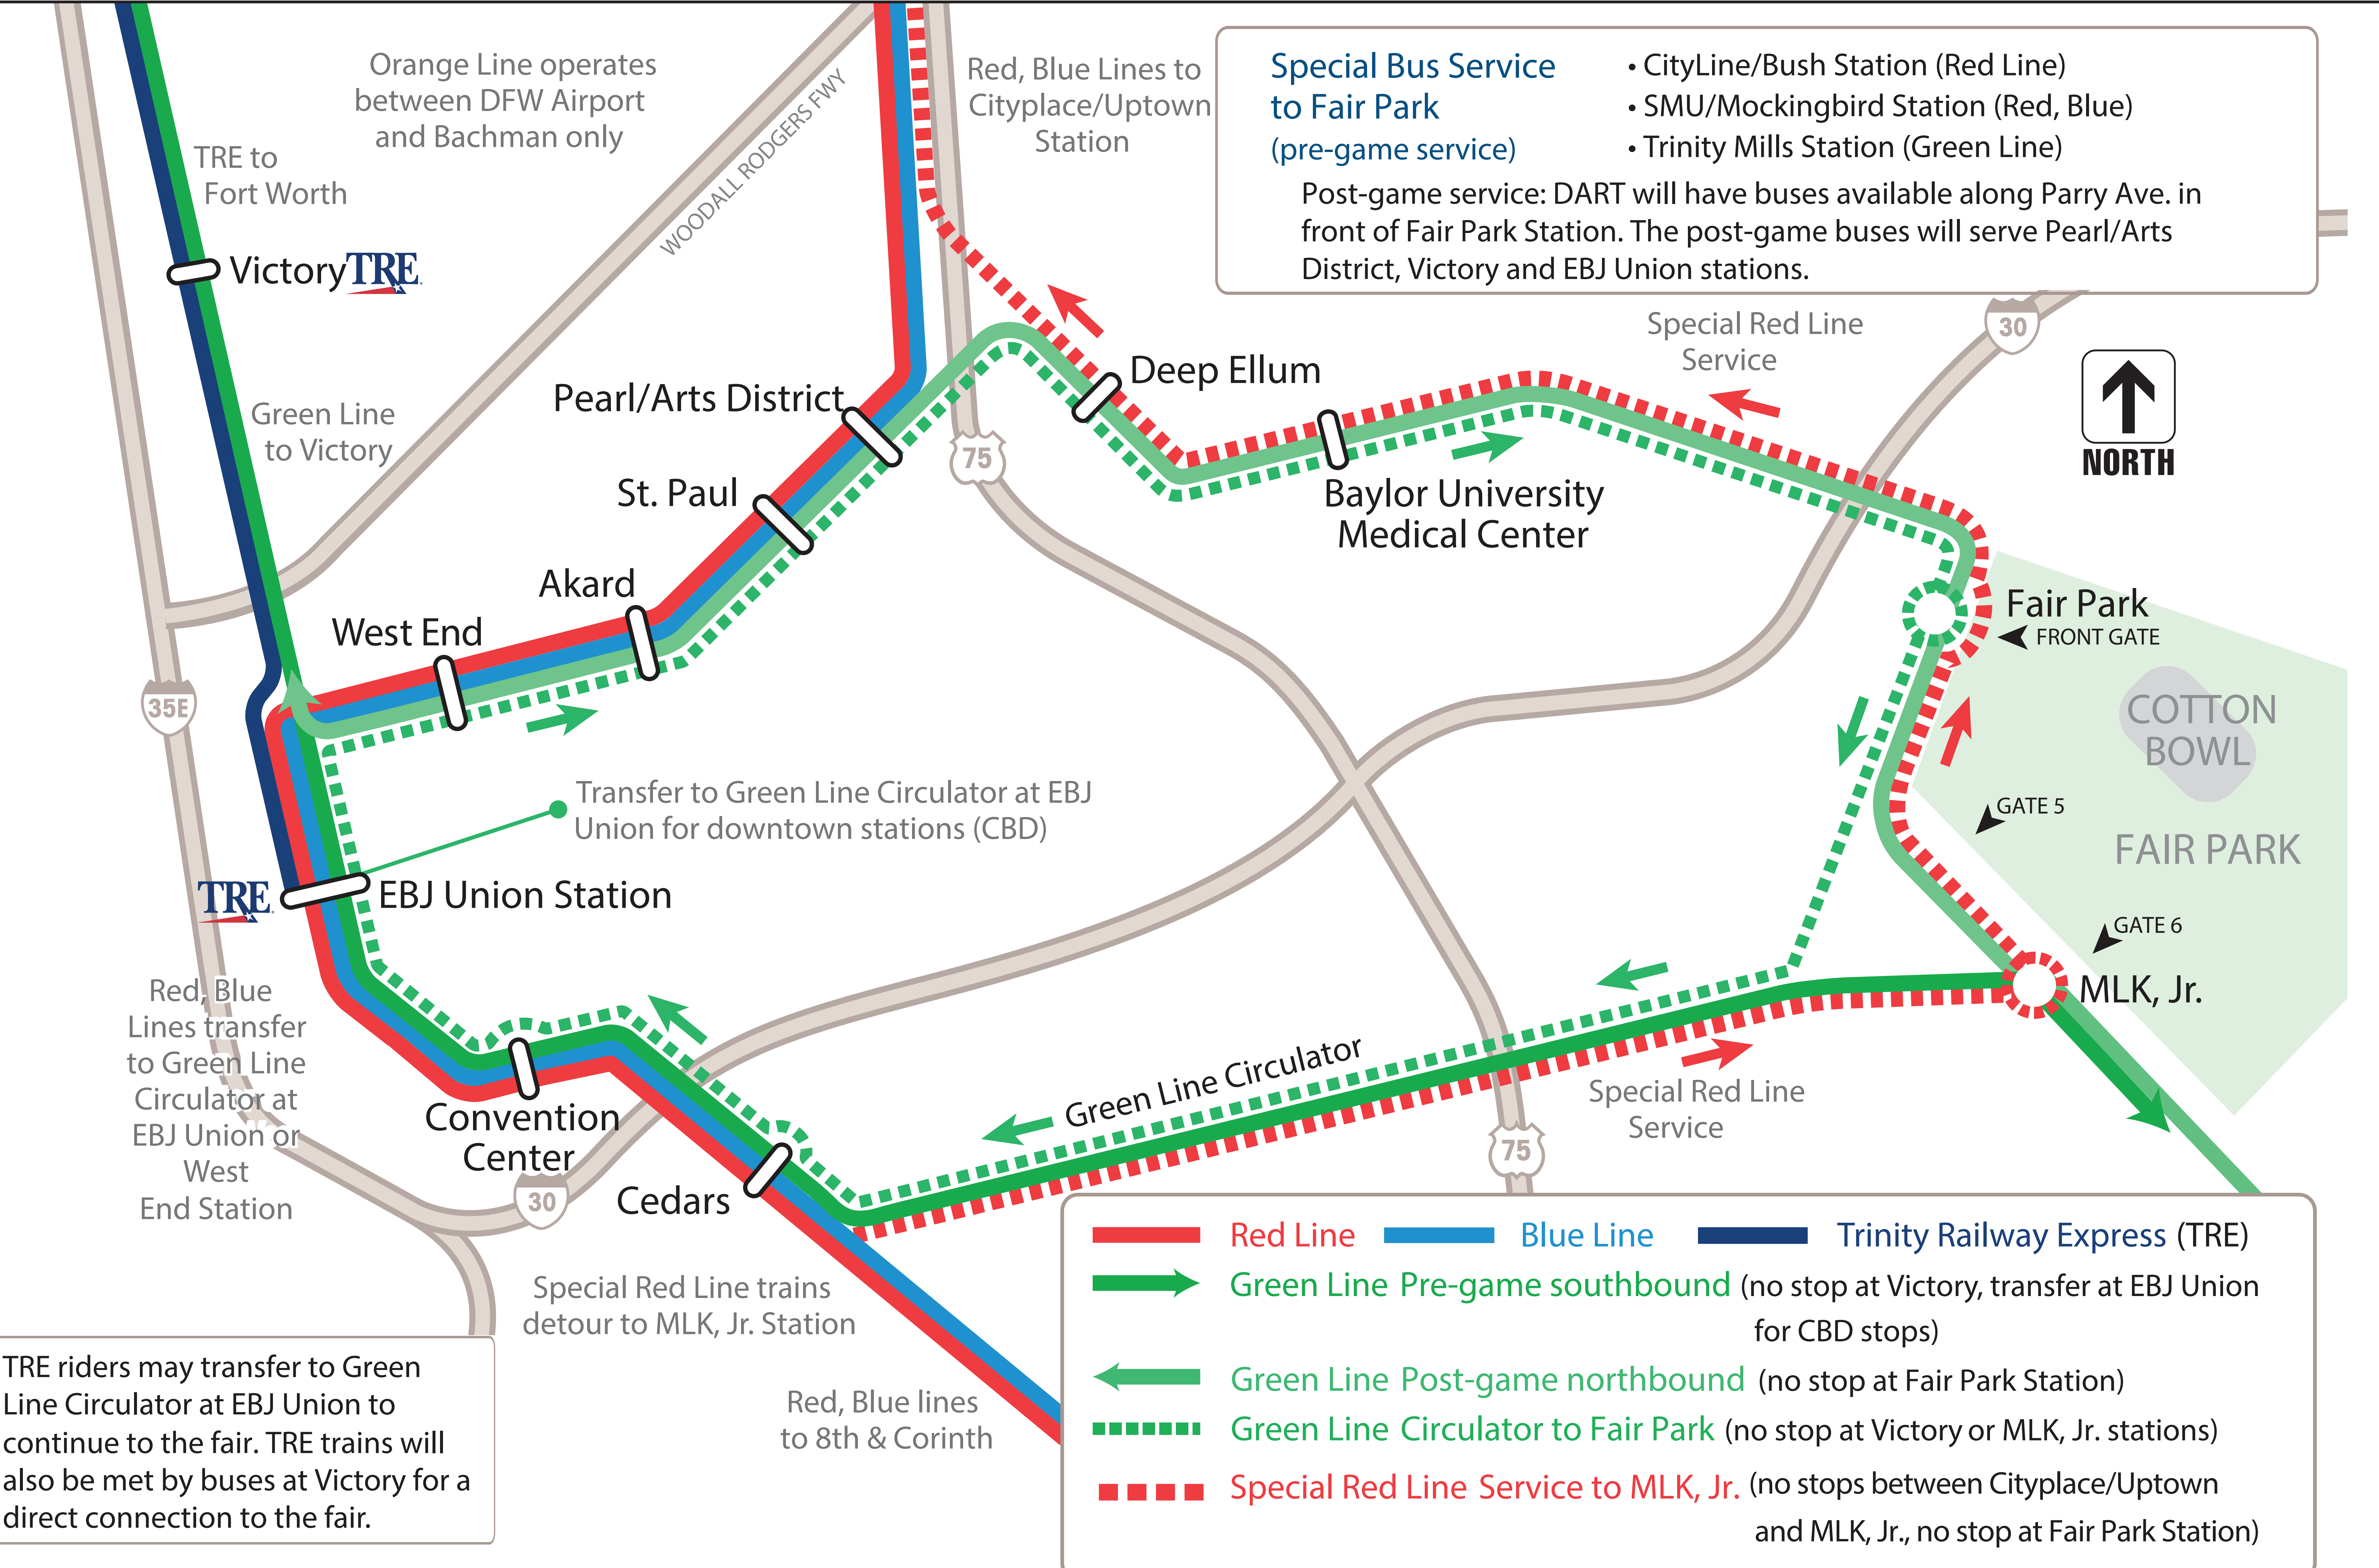

# State Fair of Texas TX-OU Game Day Service Map

**Special Bus Service to Fair Park (pre-game service)**

- CityLine/Bush Station (Red Line)
- SMU/Mockingbird Station (Red, Blue)
- Trinity Mills Station (Green Line)

Post-game service: DART will have buses available along Parry Ave. in front of Fair Park Station. The post-game buses will serve Pearl/Arts District, Victory and EBJ Union stations.

TRE riders may transfer to Green Line Circulator at EBJ Union to continue to the fair. TRE trains will also be met by buses at Victory for a direct connection to the fair.

- Red Line
- Blue Line
- Trinity Railway Express (TRE)
- Green Line Pre-game southbound (no stop at Victory, transfer at EBJ Union for CBD stops)
- ← Green Line Post-game northbound (no stop at Fair Park Station)
- - - - Green Line Circulator to Fair Park (no stop at Victory or MLK, Jr. stations)
- - - - Special Red Line Service to MLK, Jr. (no stops between Cityplace/Uptown and MLK, Jr., no stop at Fair Park Station)

Orange Line operates between DFW Airport and Bachman only

Red, Blue Lines to Cityplace/Uptown Station

TRE to Fort Worth

Green Line to Victory

Special Red Line Service

Pearl/Arts District

Deep Ellum

Baylor University Medical Center