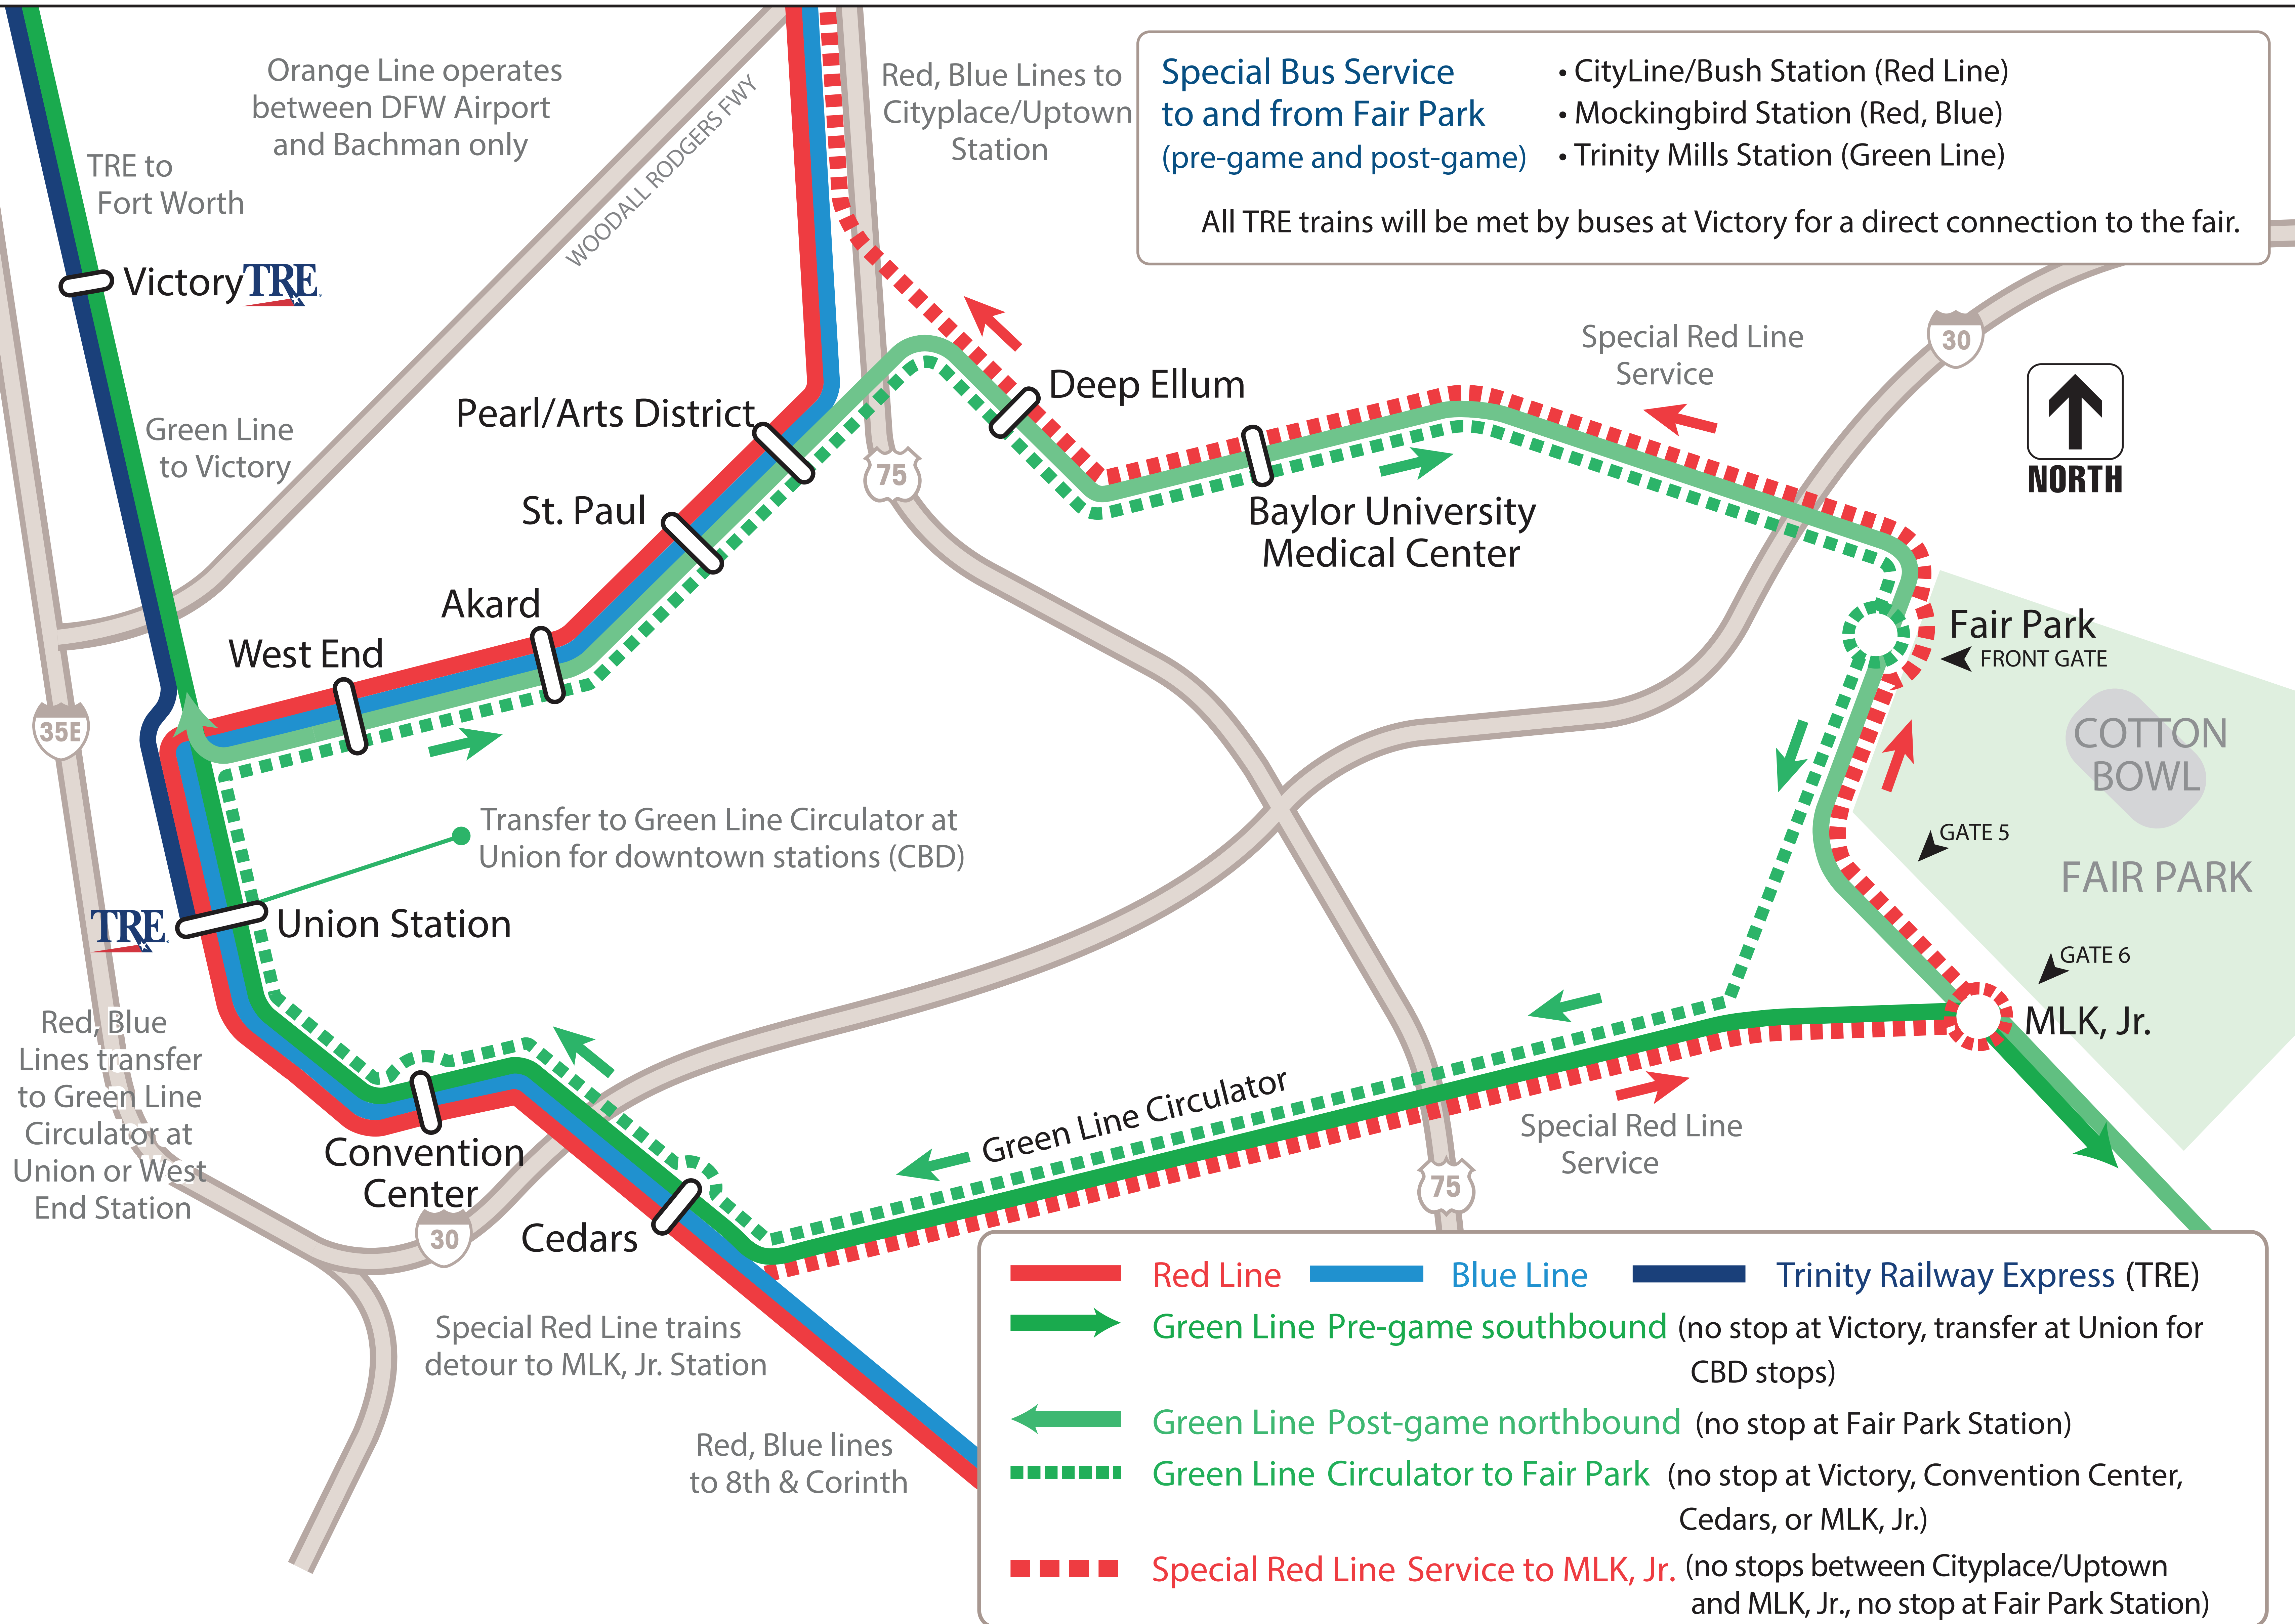

State Fair of Texas TX-OU Game Day Service Map

Special Bus Service to and from Fair Park (pre-game and post-game)

- CityLine/Bush Station (Red Line)
- Mockingbird Station (Red, Blue)
- Trinity Mills Station (Green Line)

All TRE trains will be met by buses at Victory for a direct connection to the fair.

Orange Line operates between DFW Airport and Bachman only

TRE to Fort Worth

Green Line to Victory

Red, Blue Lines to Cityplace/Uptown Station

Special Red Line Service

- █ Red Line
- █ Blue Line
- █ Trinity Railway Express (TRE)
- ➔ Green Line Pre-game southbound (no stop at Victory, transfer at Union for CBD stops)
- ➔ Green Line Post-game northbound (no stop at Fair Park Station)
- ⋯ Green Line Circulator to Fair Park (no stop at Victory, Convention Center, Cedars, or MLK, Jr.)
- █ Special Red Line Service to MLK, Jr. (no stops between Cityplace/Uptown and MLK, Jr., no stop at Fair Park Station)

Transfer to Green Line Circulator at Union for downtown stations (CBD)

Red, Blue Lines transfer to Green Line Circulator at Union or West End Station

Special Red Line trains detour to MLK, Jr. Station

Red, Blue lines to 8th & Corinth