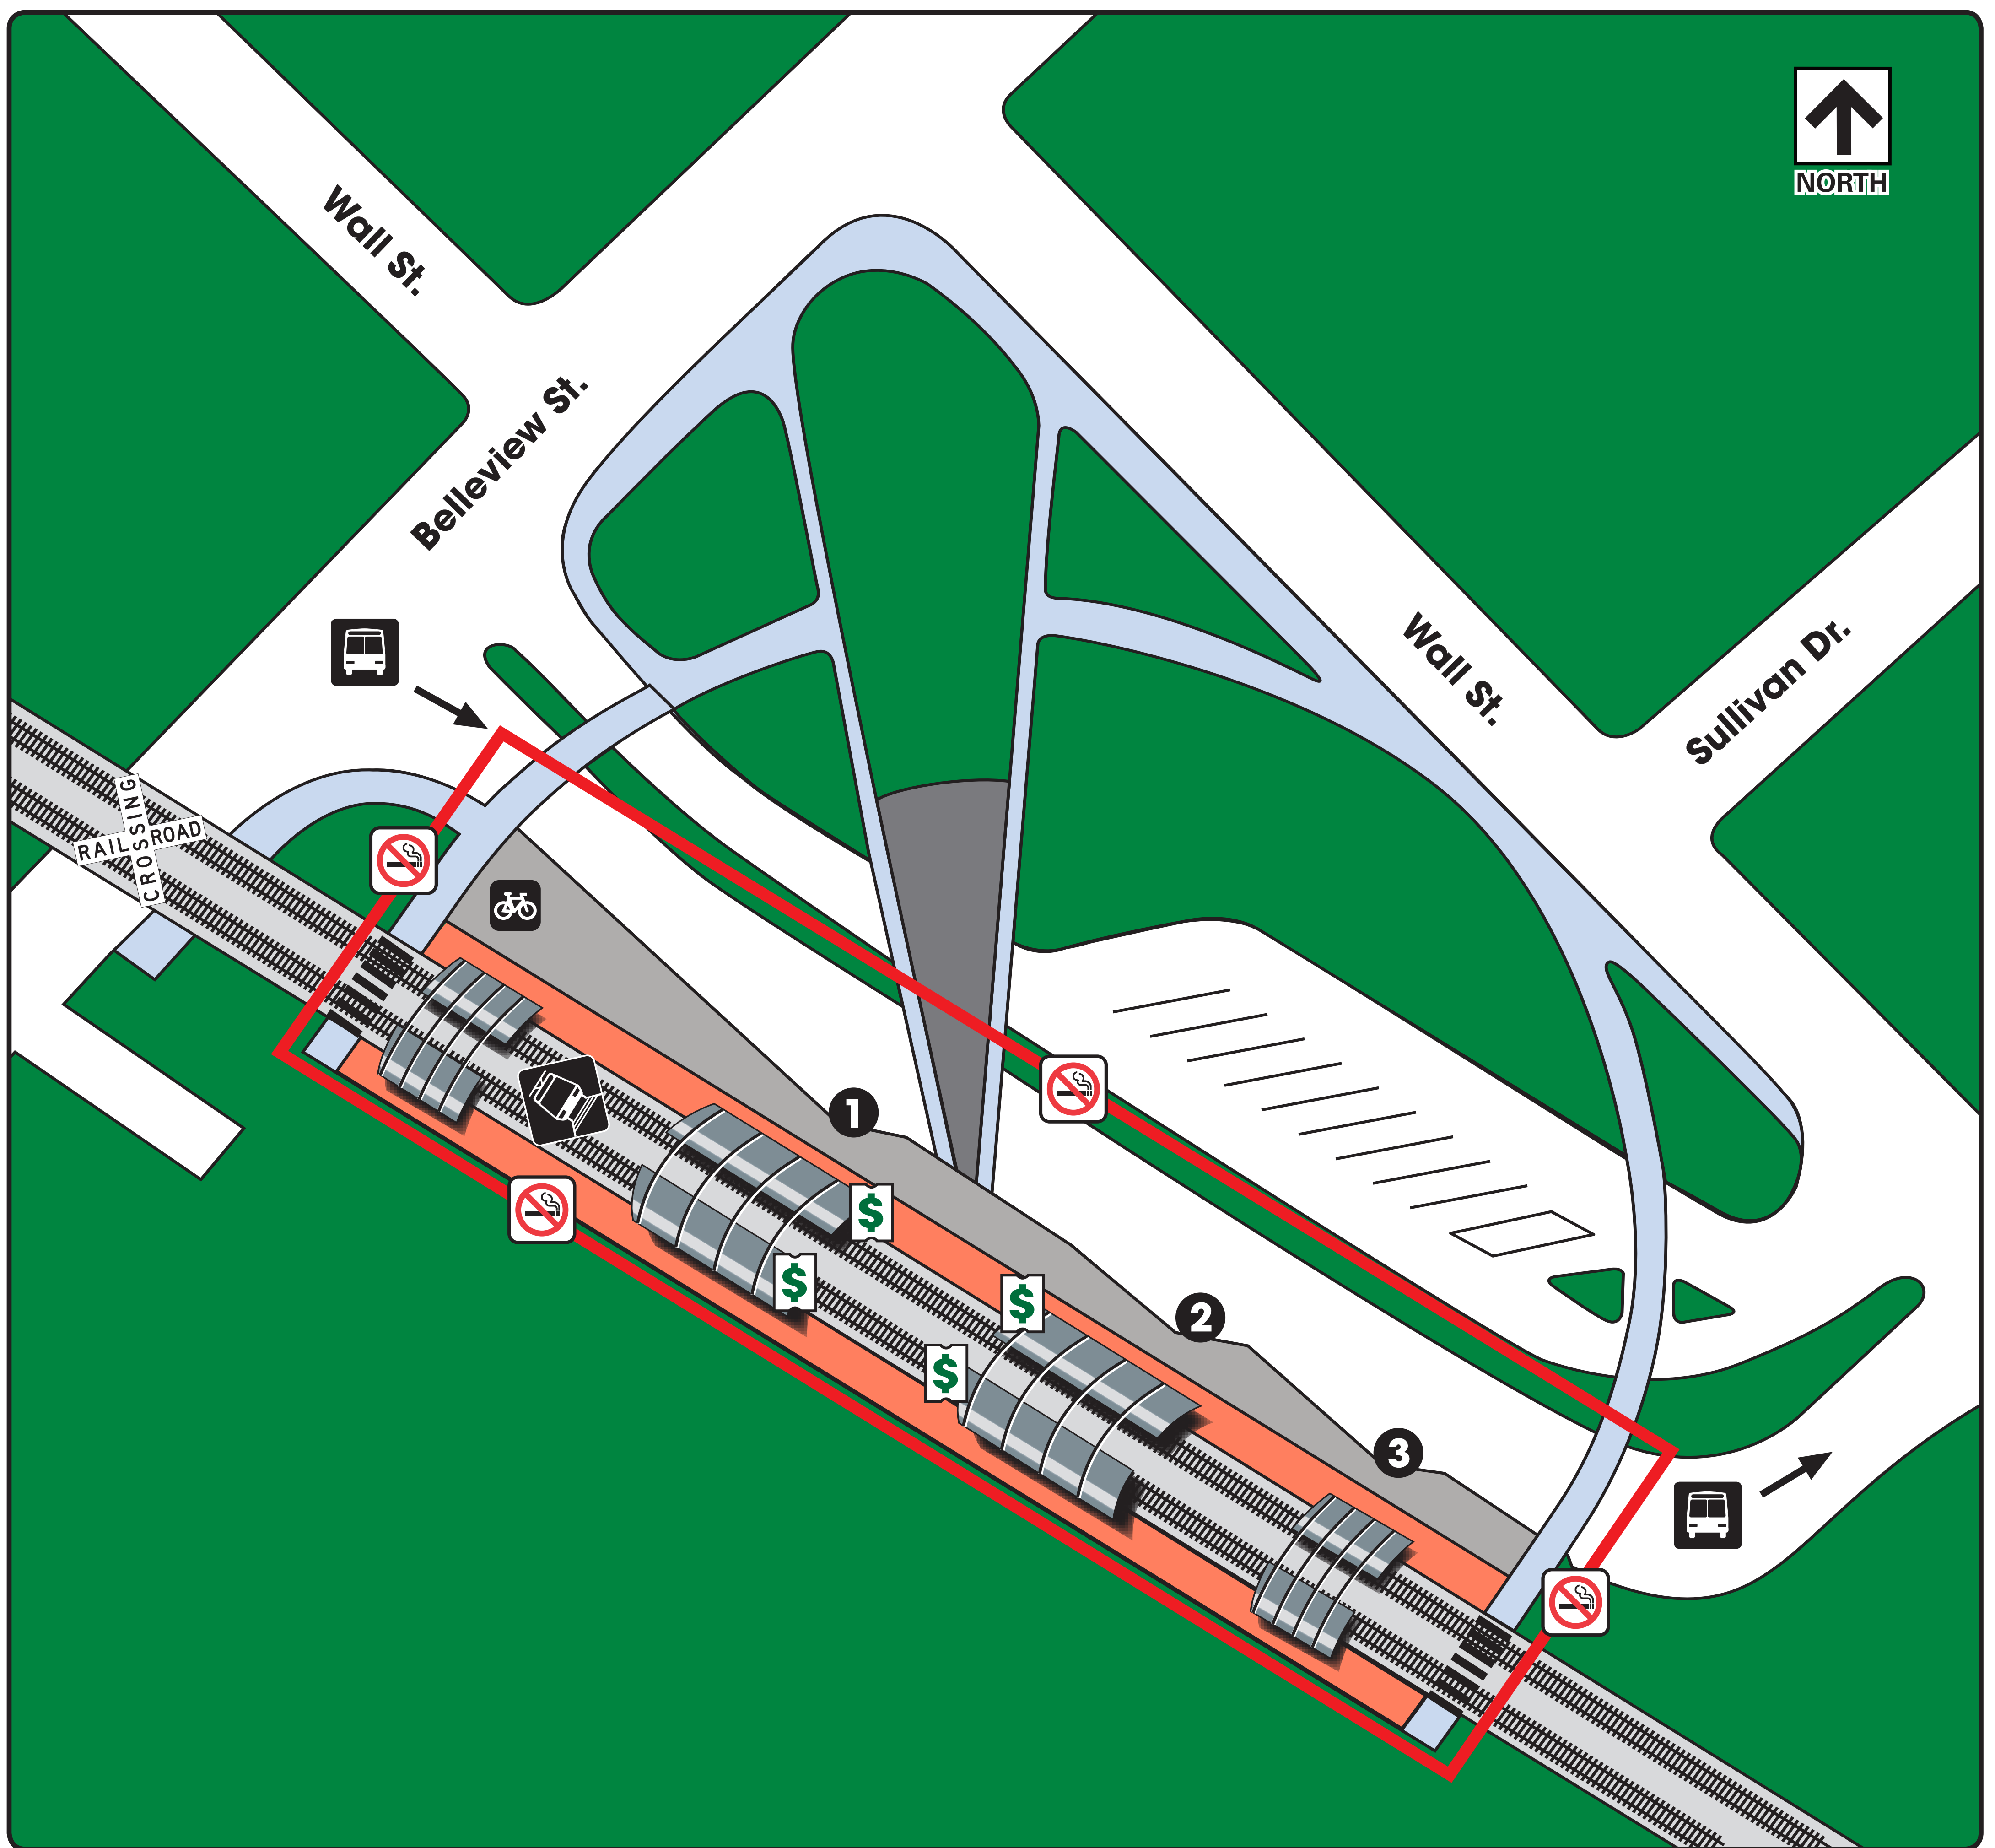

Cedars Station

Legend

- You are here
- Rail Station Platform
- Bus Departures
- Ticket Vending Machine
- Parking
- Bicycle Locker
- Pedestrian Crosswalk
- Railroad Crossing
- No Smoking Areas
(Outlined in RED)

Where to Board Bus

- 1** 197 Employee Shuttle
- 2** 26 Hatcher Station
- 3** 26 Downtown Dallas

Information

**See Something?
Say Something.**

**Text DARTpolice
to 41411 or call
DART Police at
214.928.6300.**