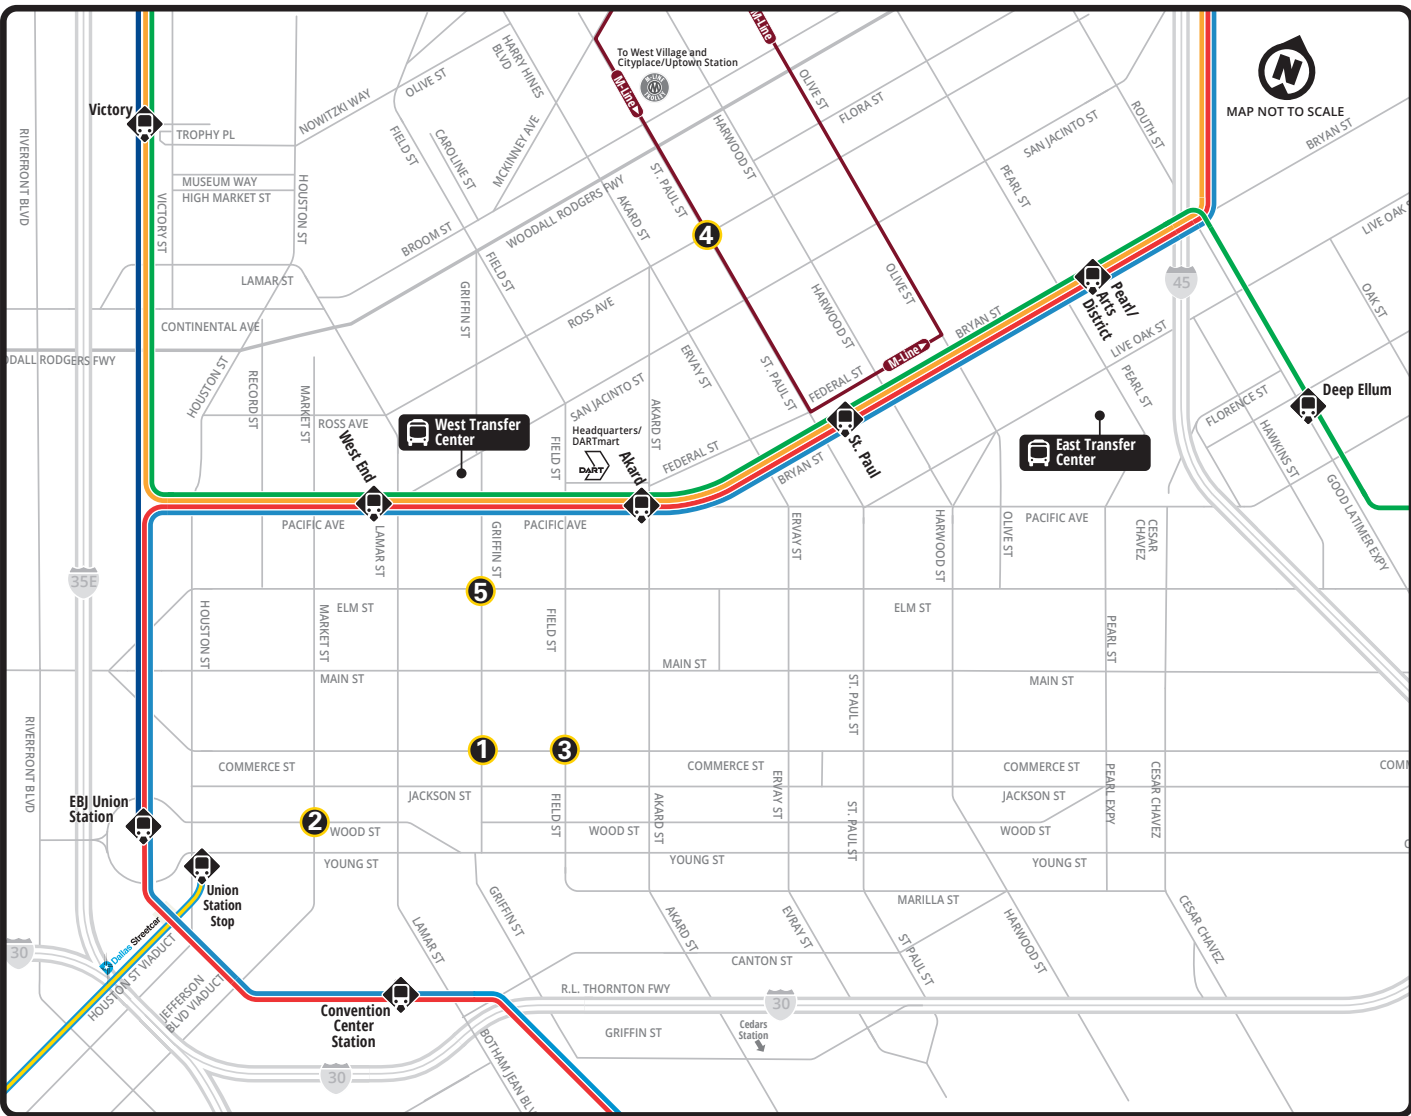

# MAJOR DOWNTOWN DALLAS BOARDING LOCATIONS

### Bus Stop Legend

Location	
1	Commerce at Griffin
2	Wood at Market
3	Commerce at Field
4	St. Paul at Ross
5	Elm at Griffin

### Legend

- Red Line
- Blue Line
- Green Line
- Orange Line
- Trinity Railway Express **TRE**  
No Sunday service on TRE
- M-Line Trolley
- Dallas Streetcar

### Downtown Boarding Locations

1	Commerce at Griffin	3, 9, 13, 16, 18, 45, 47, 102, 105, 109, 214, 224, 230, 249, 305, 306, 308, 378, 383
2	Wood at Market	9, 45, 47, 214, 224, 306, 378, 383
3	Commerce at Field	3, 9, 13, 16, 18, 45, 47, 102, 105, 109, 214, 224, 230, 249, 305, 306, 308, 378, 383
4	St. Paul at Ross	207, 239, 305, 306, 308, 378, 825
5	Elm at Griffin	3, 9, 13, 16, 18, 45, 47, 102, 105, 109, 207, 214, 224, 230, 237, 249, 305, 306, 308, 378, 383