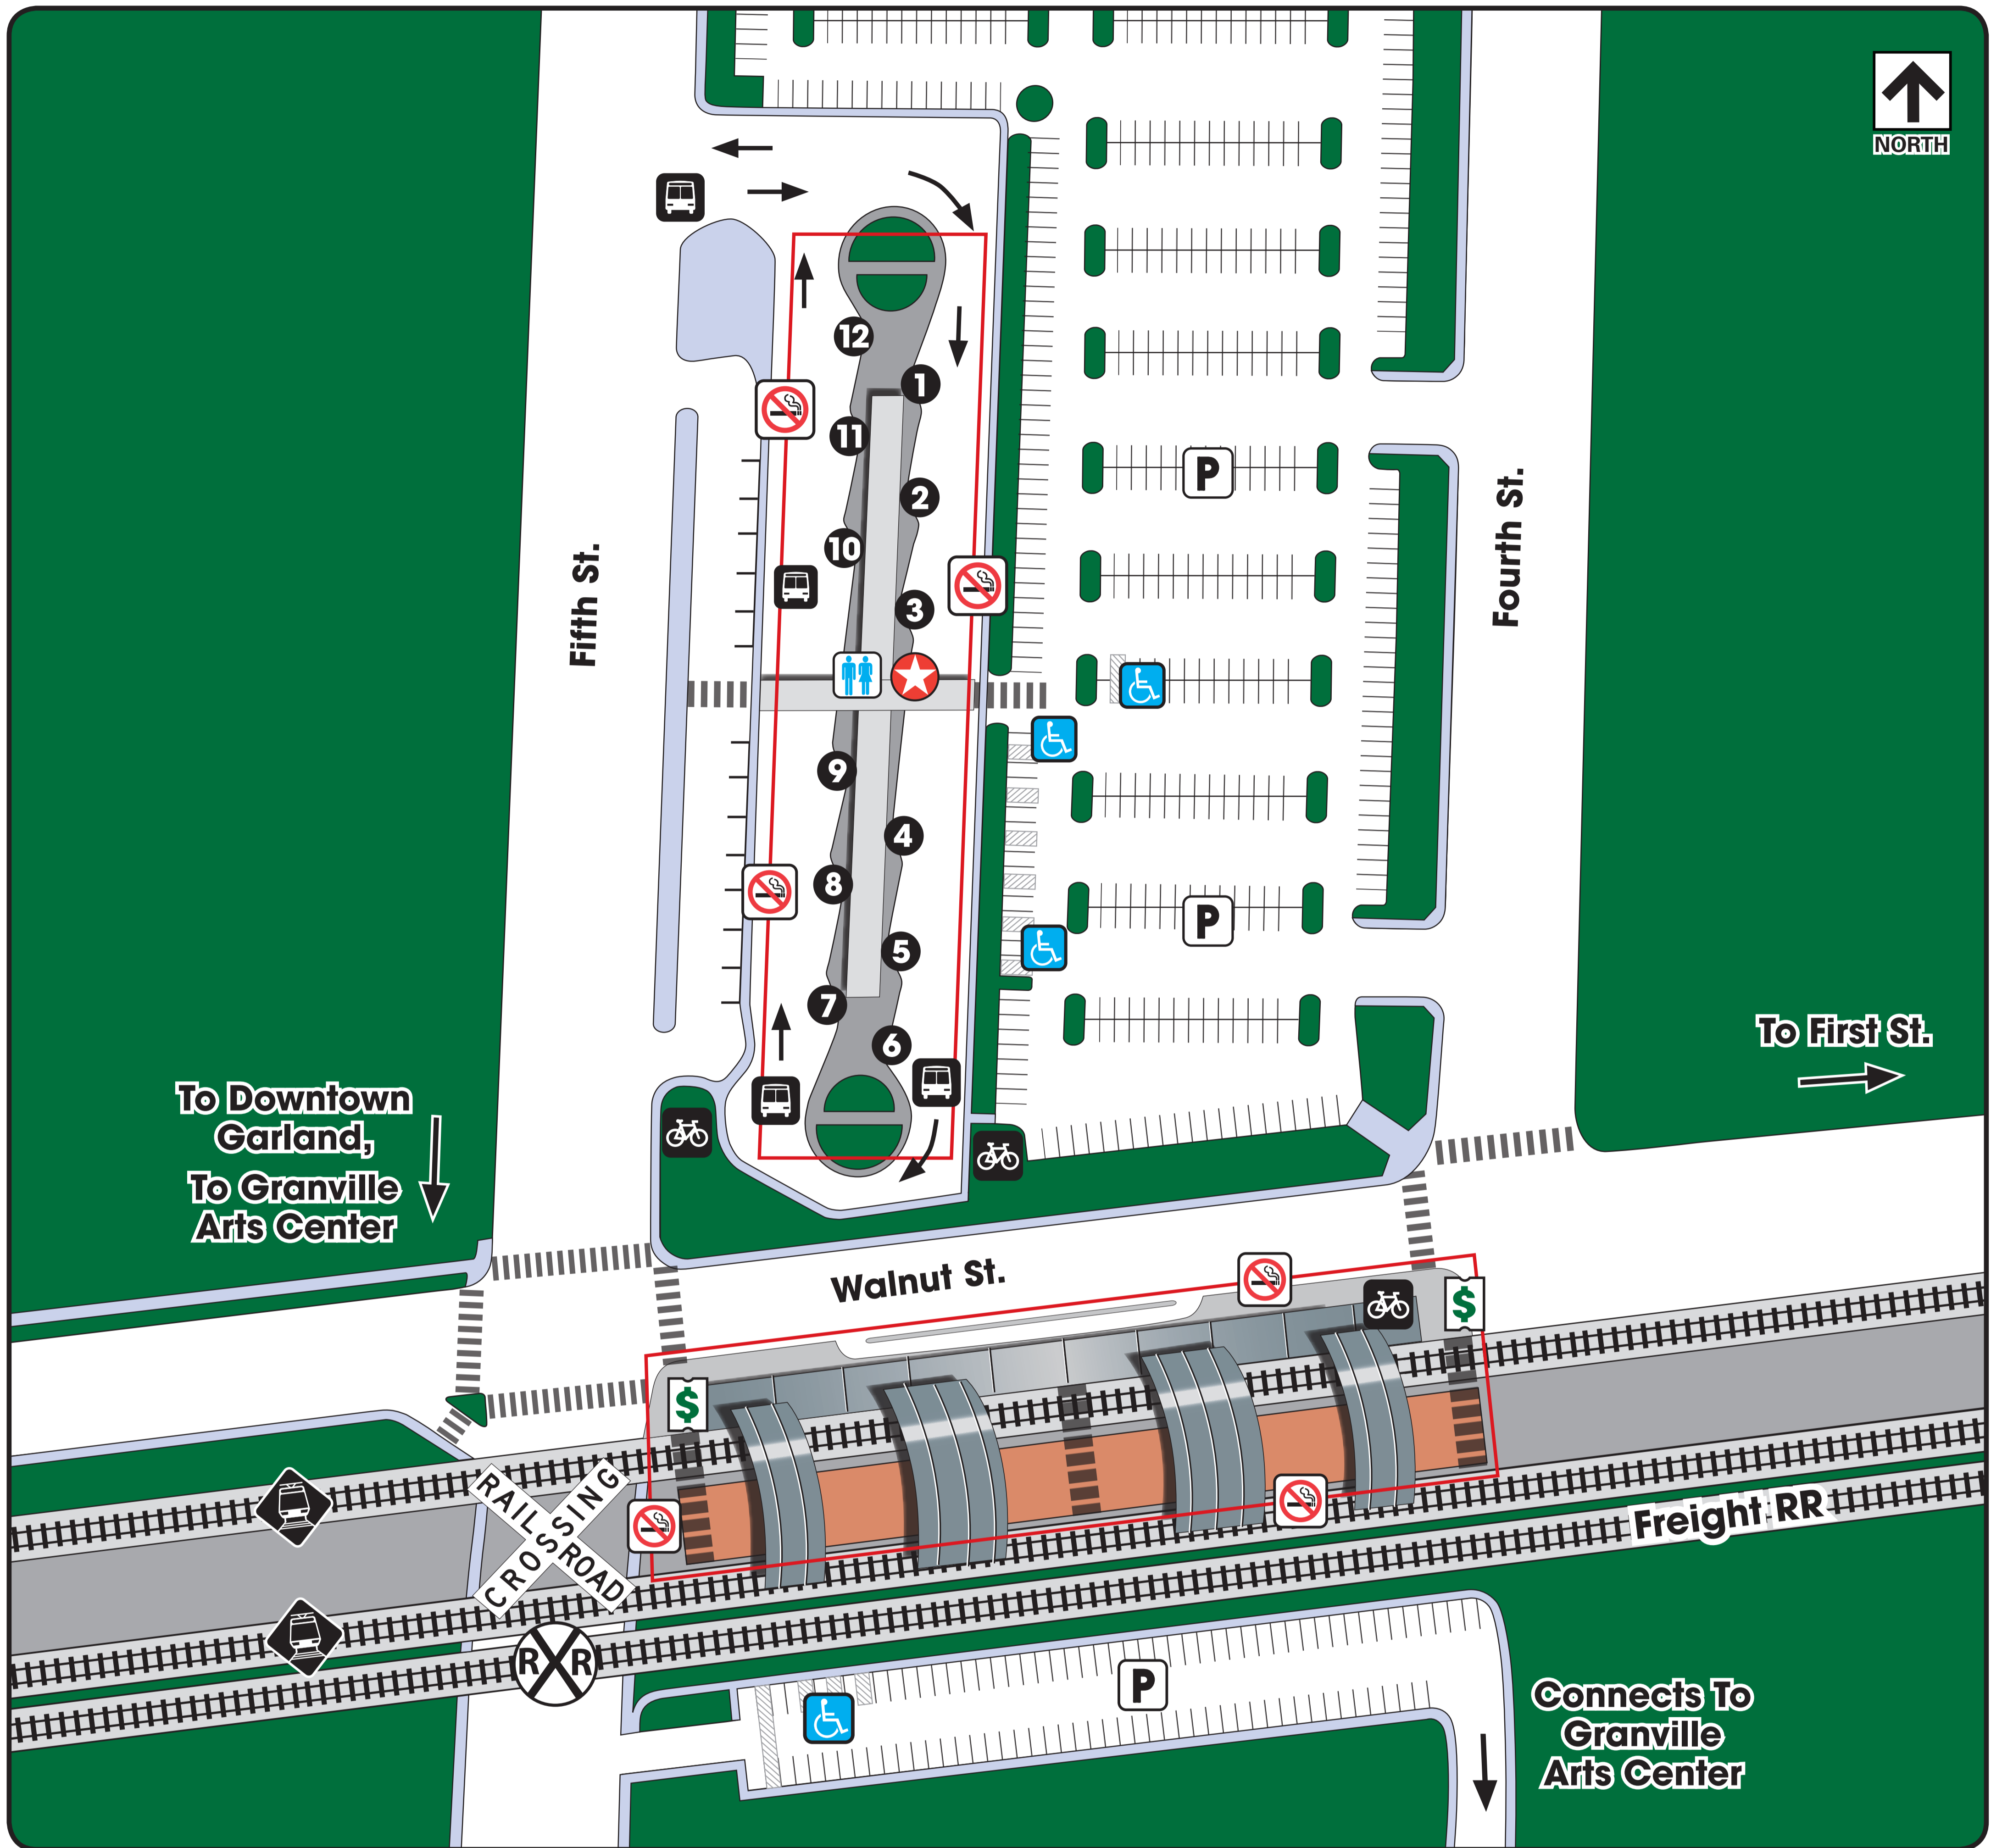

Downtown Garland Station

Effective: March 26, 2018

Legend

- You are here
- Rail Station Platform
- Bus Departures
- Ticket Vending Machine
- Parking
- Bicycle Parking
- Pedestrian Crosswalk
- Railroad Crossing
- Freight RR Crossing
- Accessible
- Restrooms
- No Smoking Areas (Outlined in RED)

Where to Board Bus

- 1** Paratransit
- 2** Rail Disruption Shuttle
- 3** 377
- 4** 463
- 5** 486
- 6** 402
- 7** 571
- 8** 566
- 9** 378
- 10** 380
- 11** 513
- 12** For Future Use

Information

Download the GoPass® app