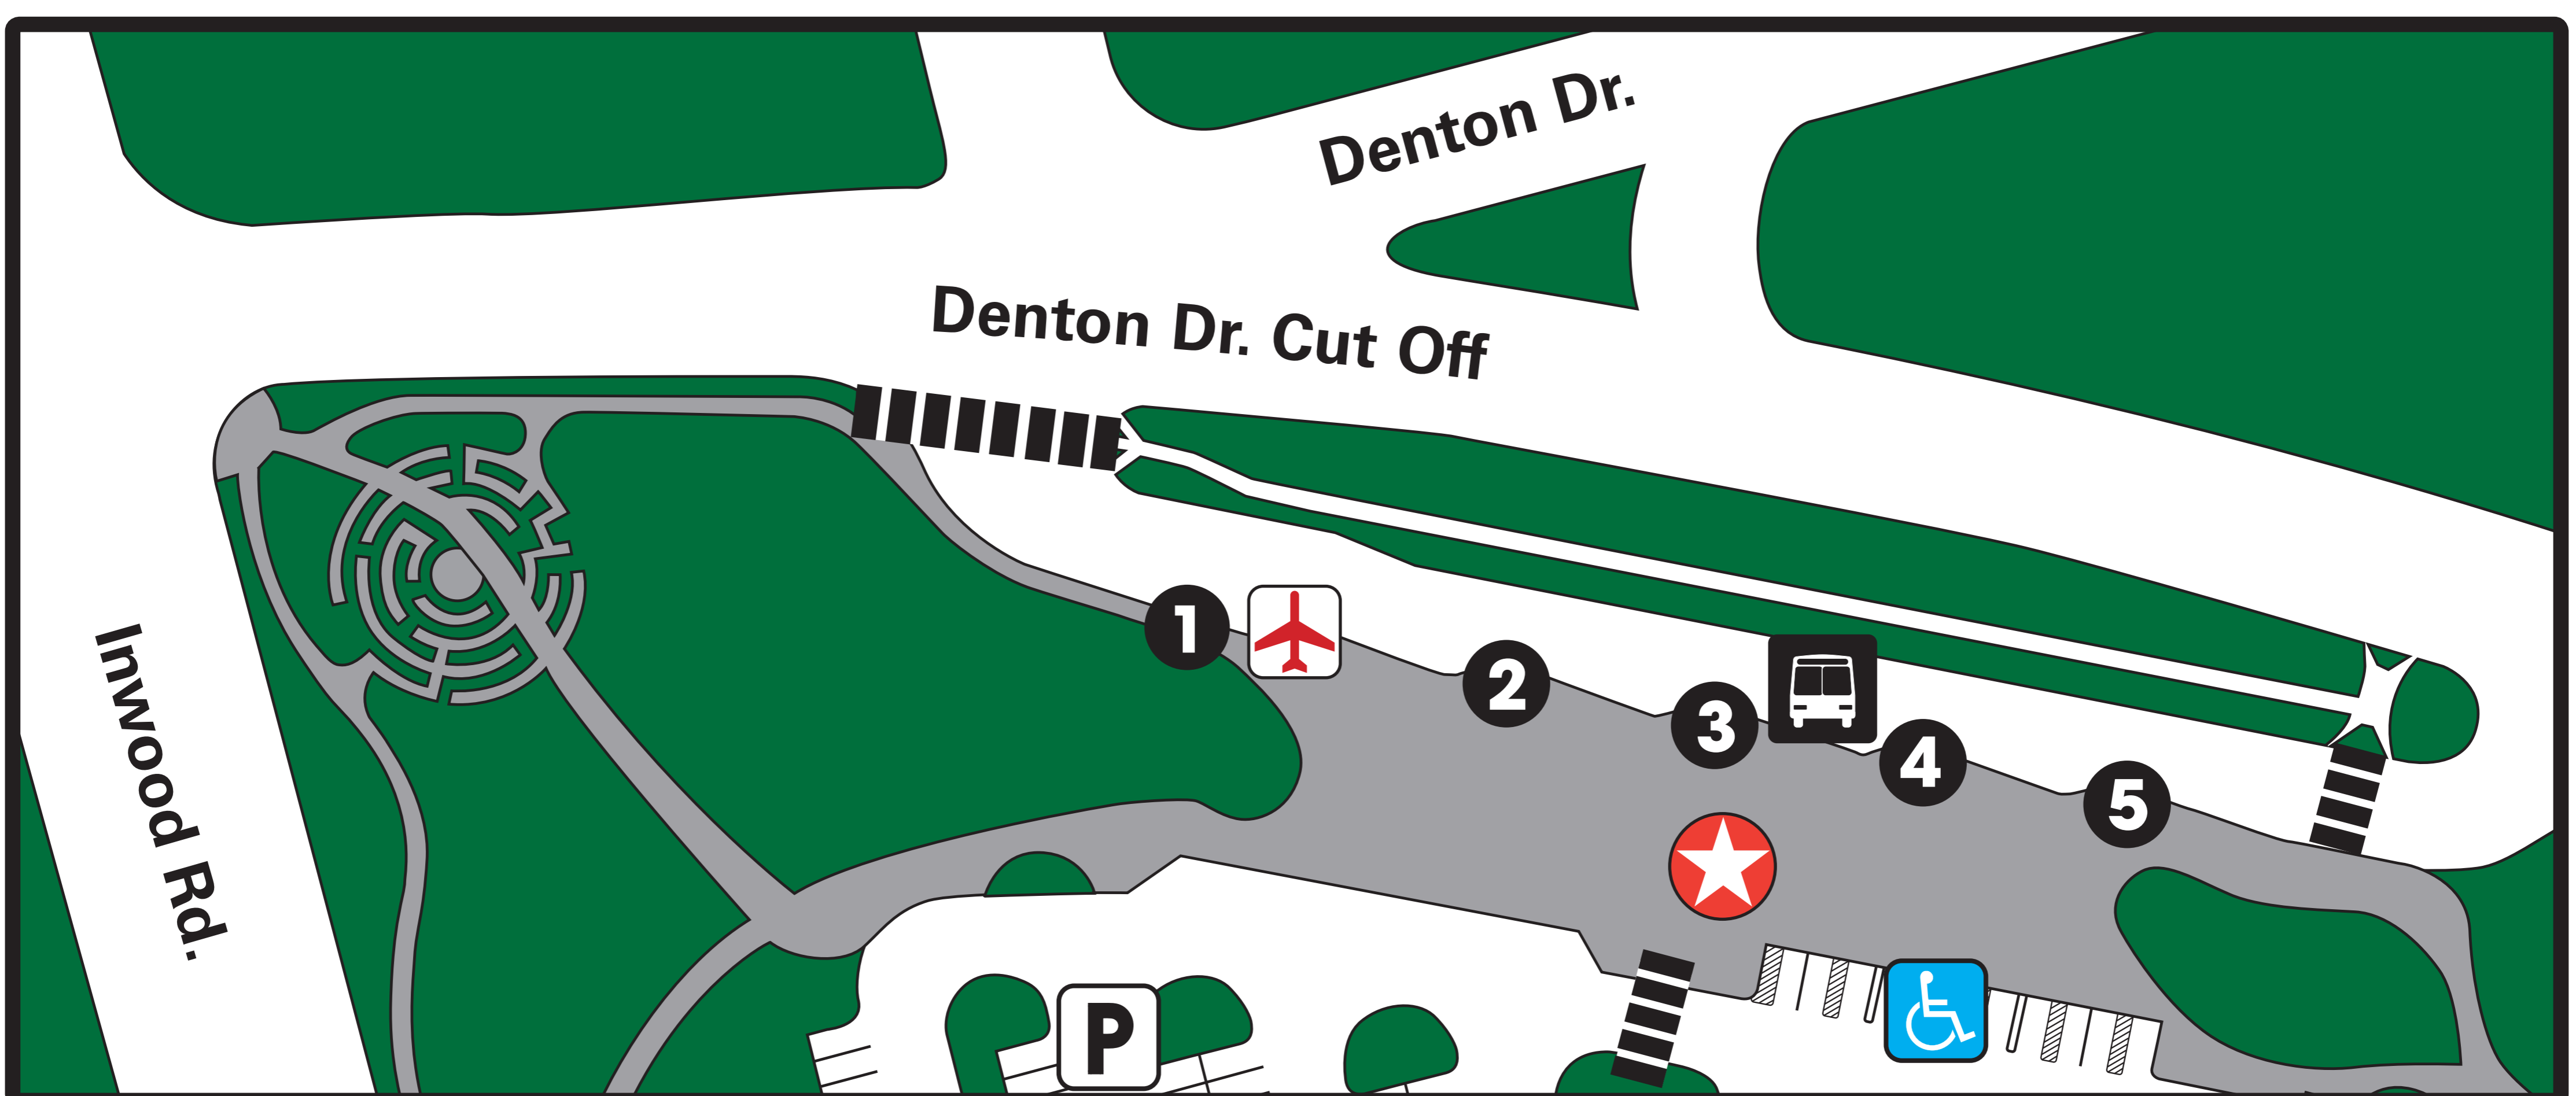

Inwood/Love Field Station

Legend

- You are here
- Rail Station Platform
- Bus Departures
- Ticket Vending Machine
- Parking
- Stairs
- Bicycle Parking
- Elevator
- Pedestrian Crosswalk
- Airport
- Accessible

Where to Board Bus

- 1** 524, Dallas Love Field Airport
- 2** 39 Downtown Dallas
- 3** 526
- 4** 527
- 5** 529
Rail Disruption Shuttle, Paratransit

81

No Smoking on DART Property

call **214.979.1111** or **DART.org**

For next arrival times, text: **DART 29824** to **41411**

STOP ID NUMBER