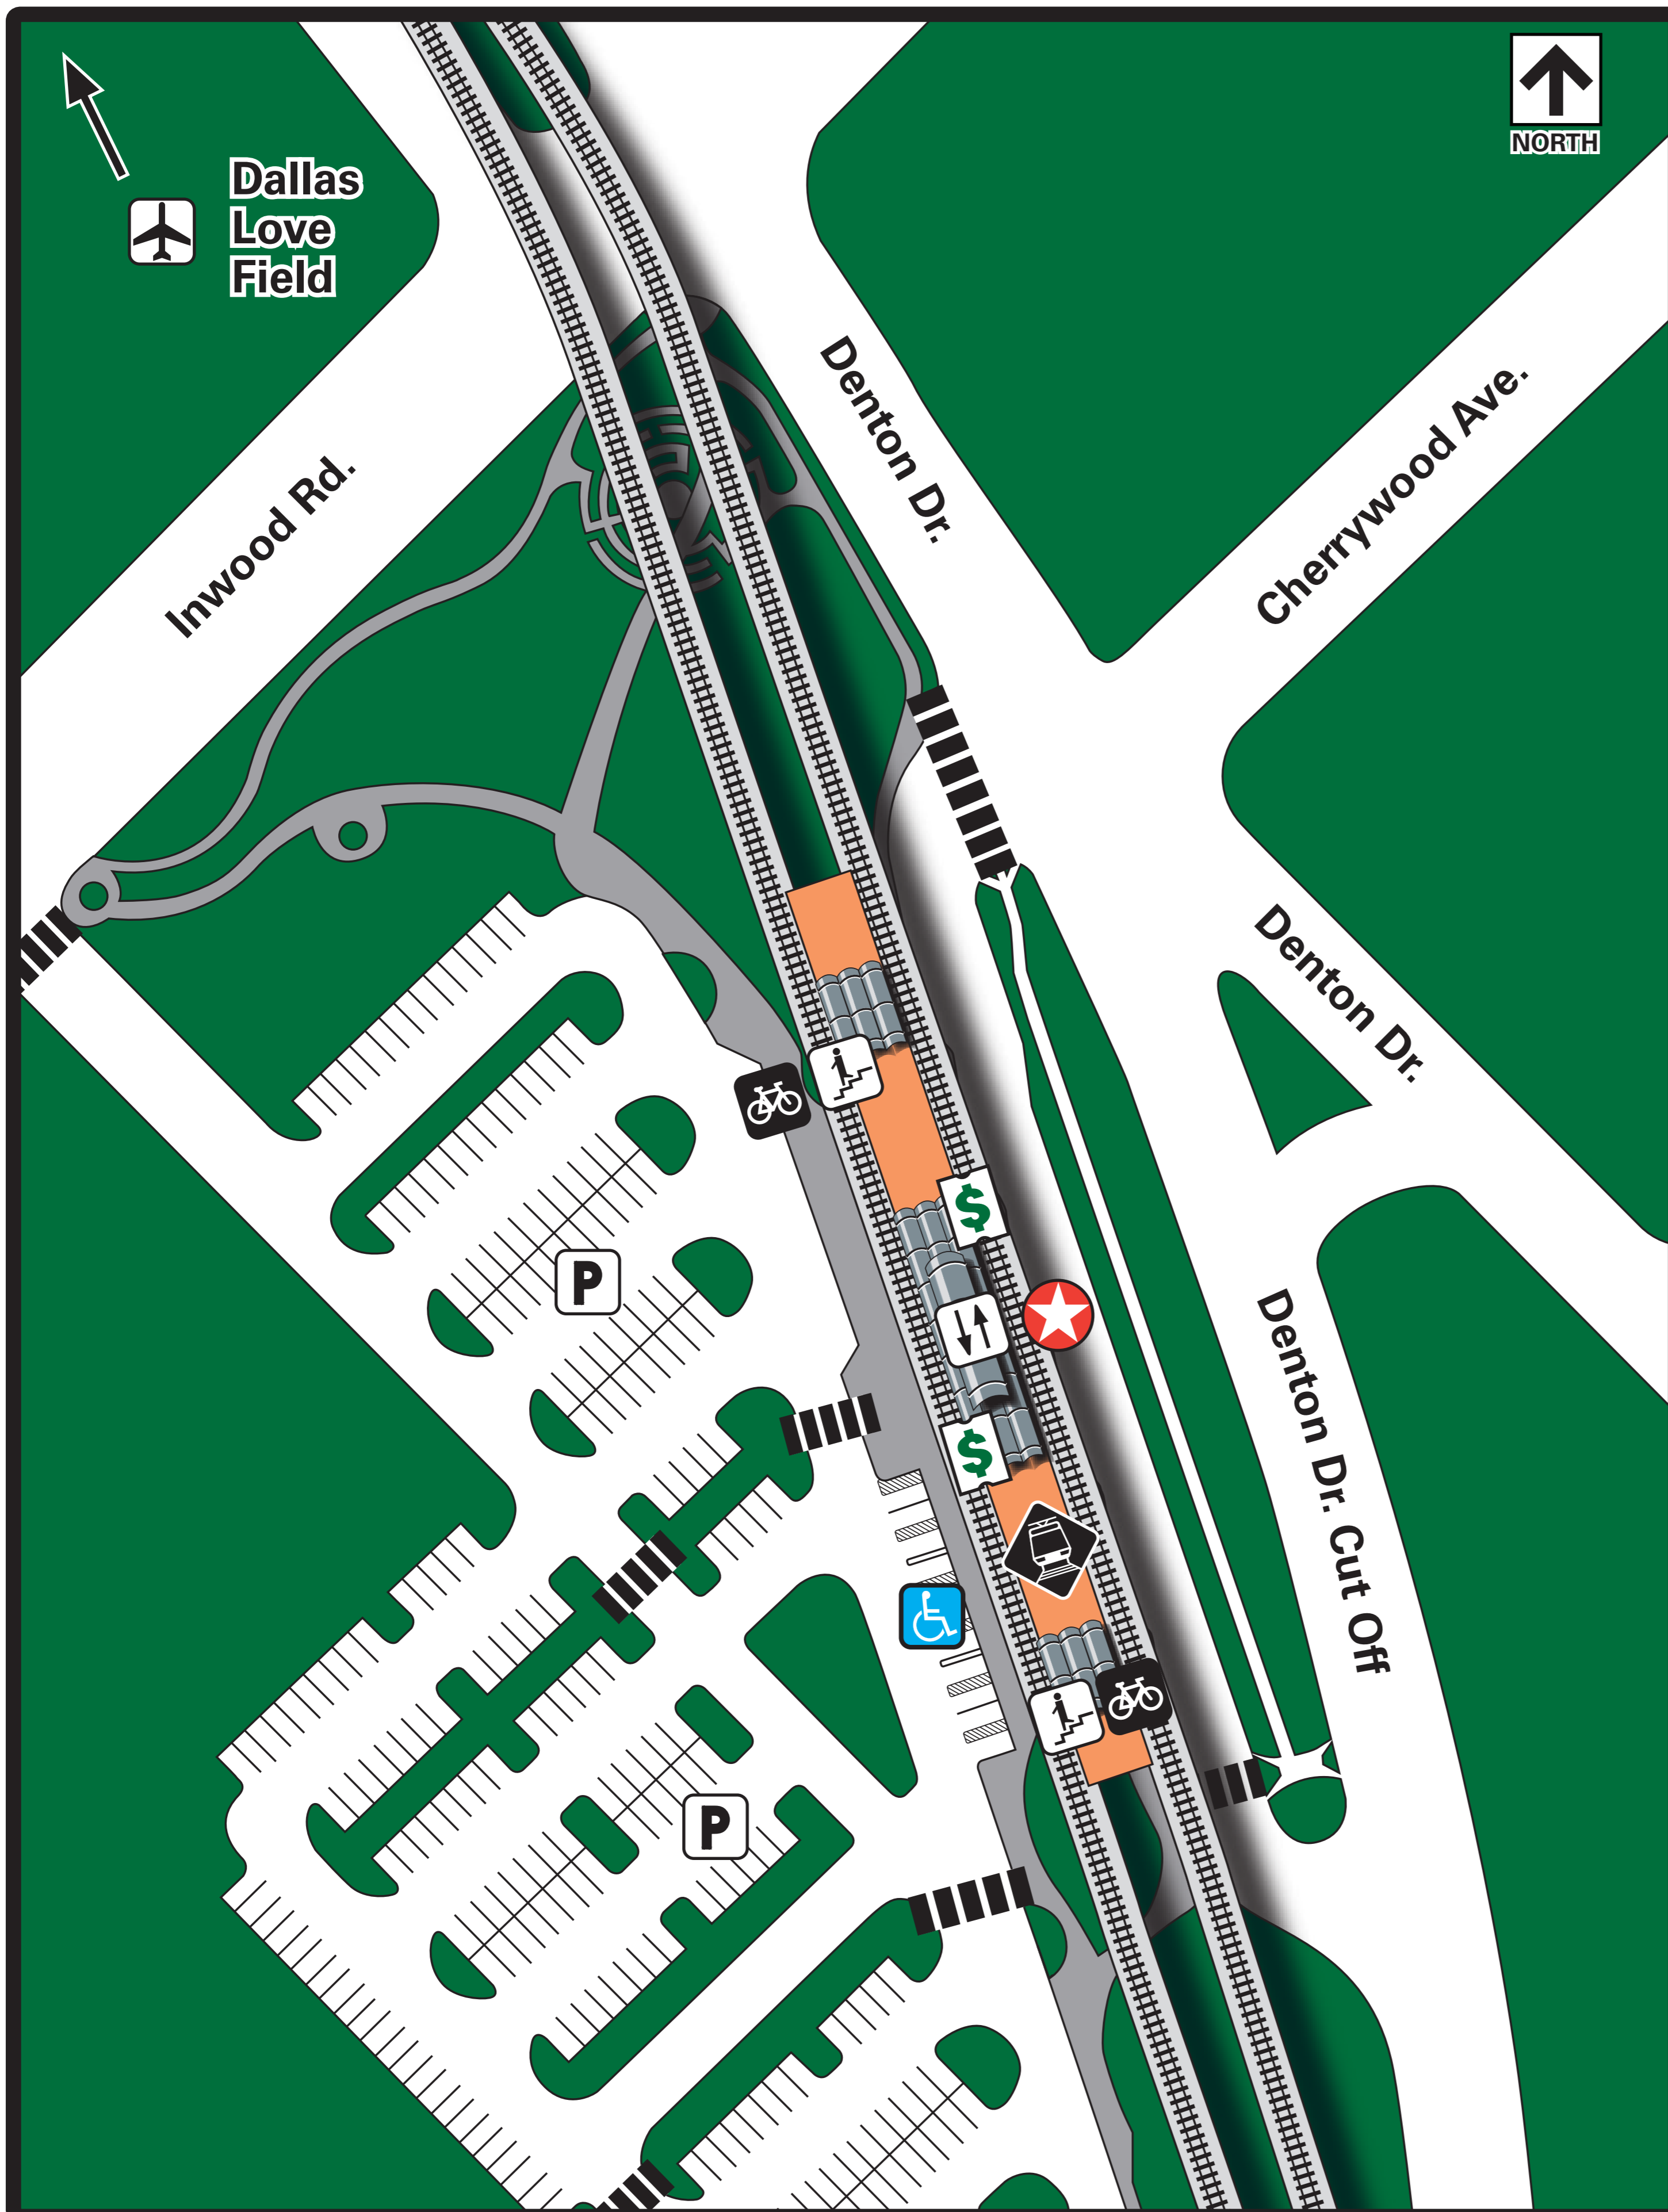

Inwood/Love Field Station

Legend

- You are here
- Rail Station Platform
- Bus Departures
- Ticket Vending Machine
- Parking
- Stairs
- Bicycle Parking
- Elevator
- Pedestrian Crosswalk
- Airport
- Accessible

Where to Board Bus

- 1** 524, Dallas Love Field Airport
- 2** 39 Downtown Dallas
- 3** 526
- 4** 527
- 5** 529
Rail Disruption Shuttle, Paratransit

81

No Smoking on DART Property

call **214.979.1111** or **DART.org**

For next arrival times, text: **DART 29824** to **41411**

STOP ID NUMBER