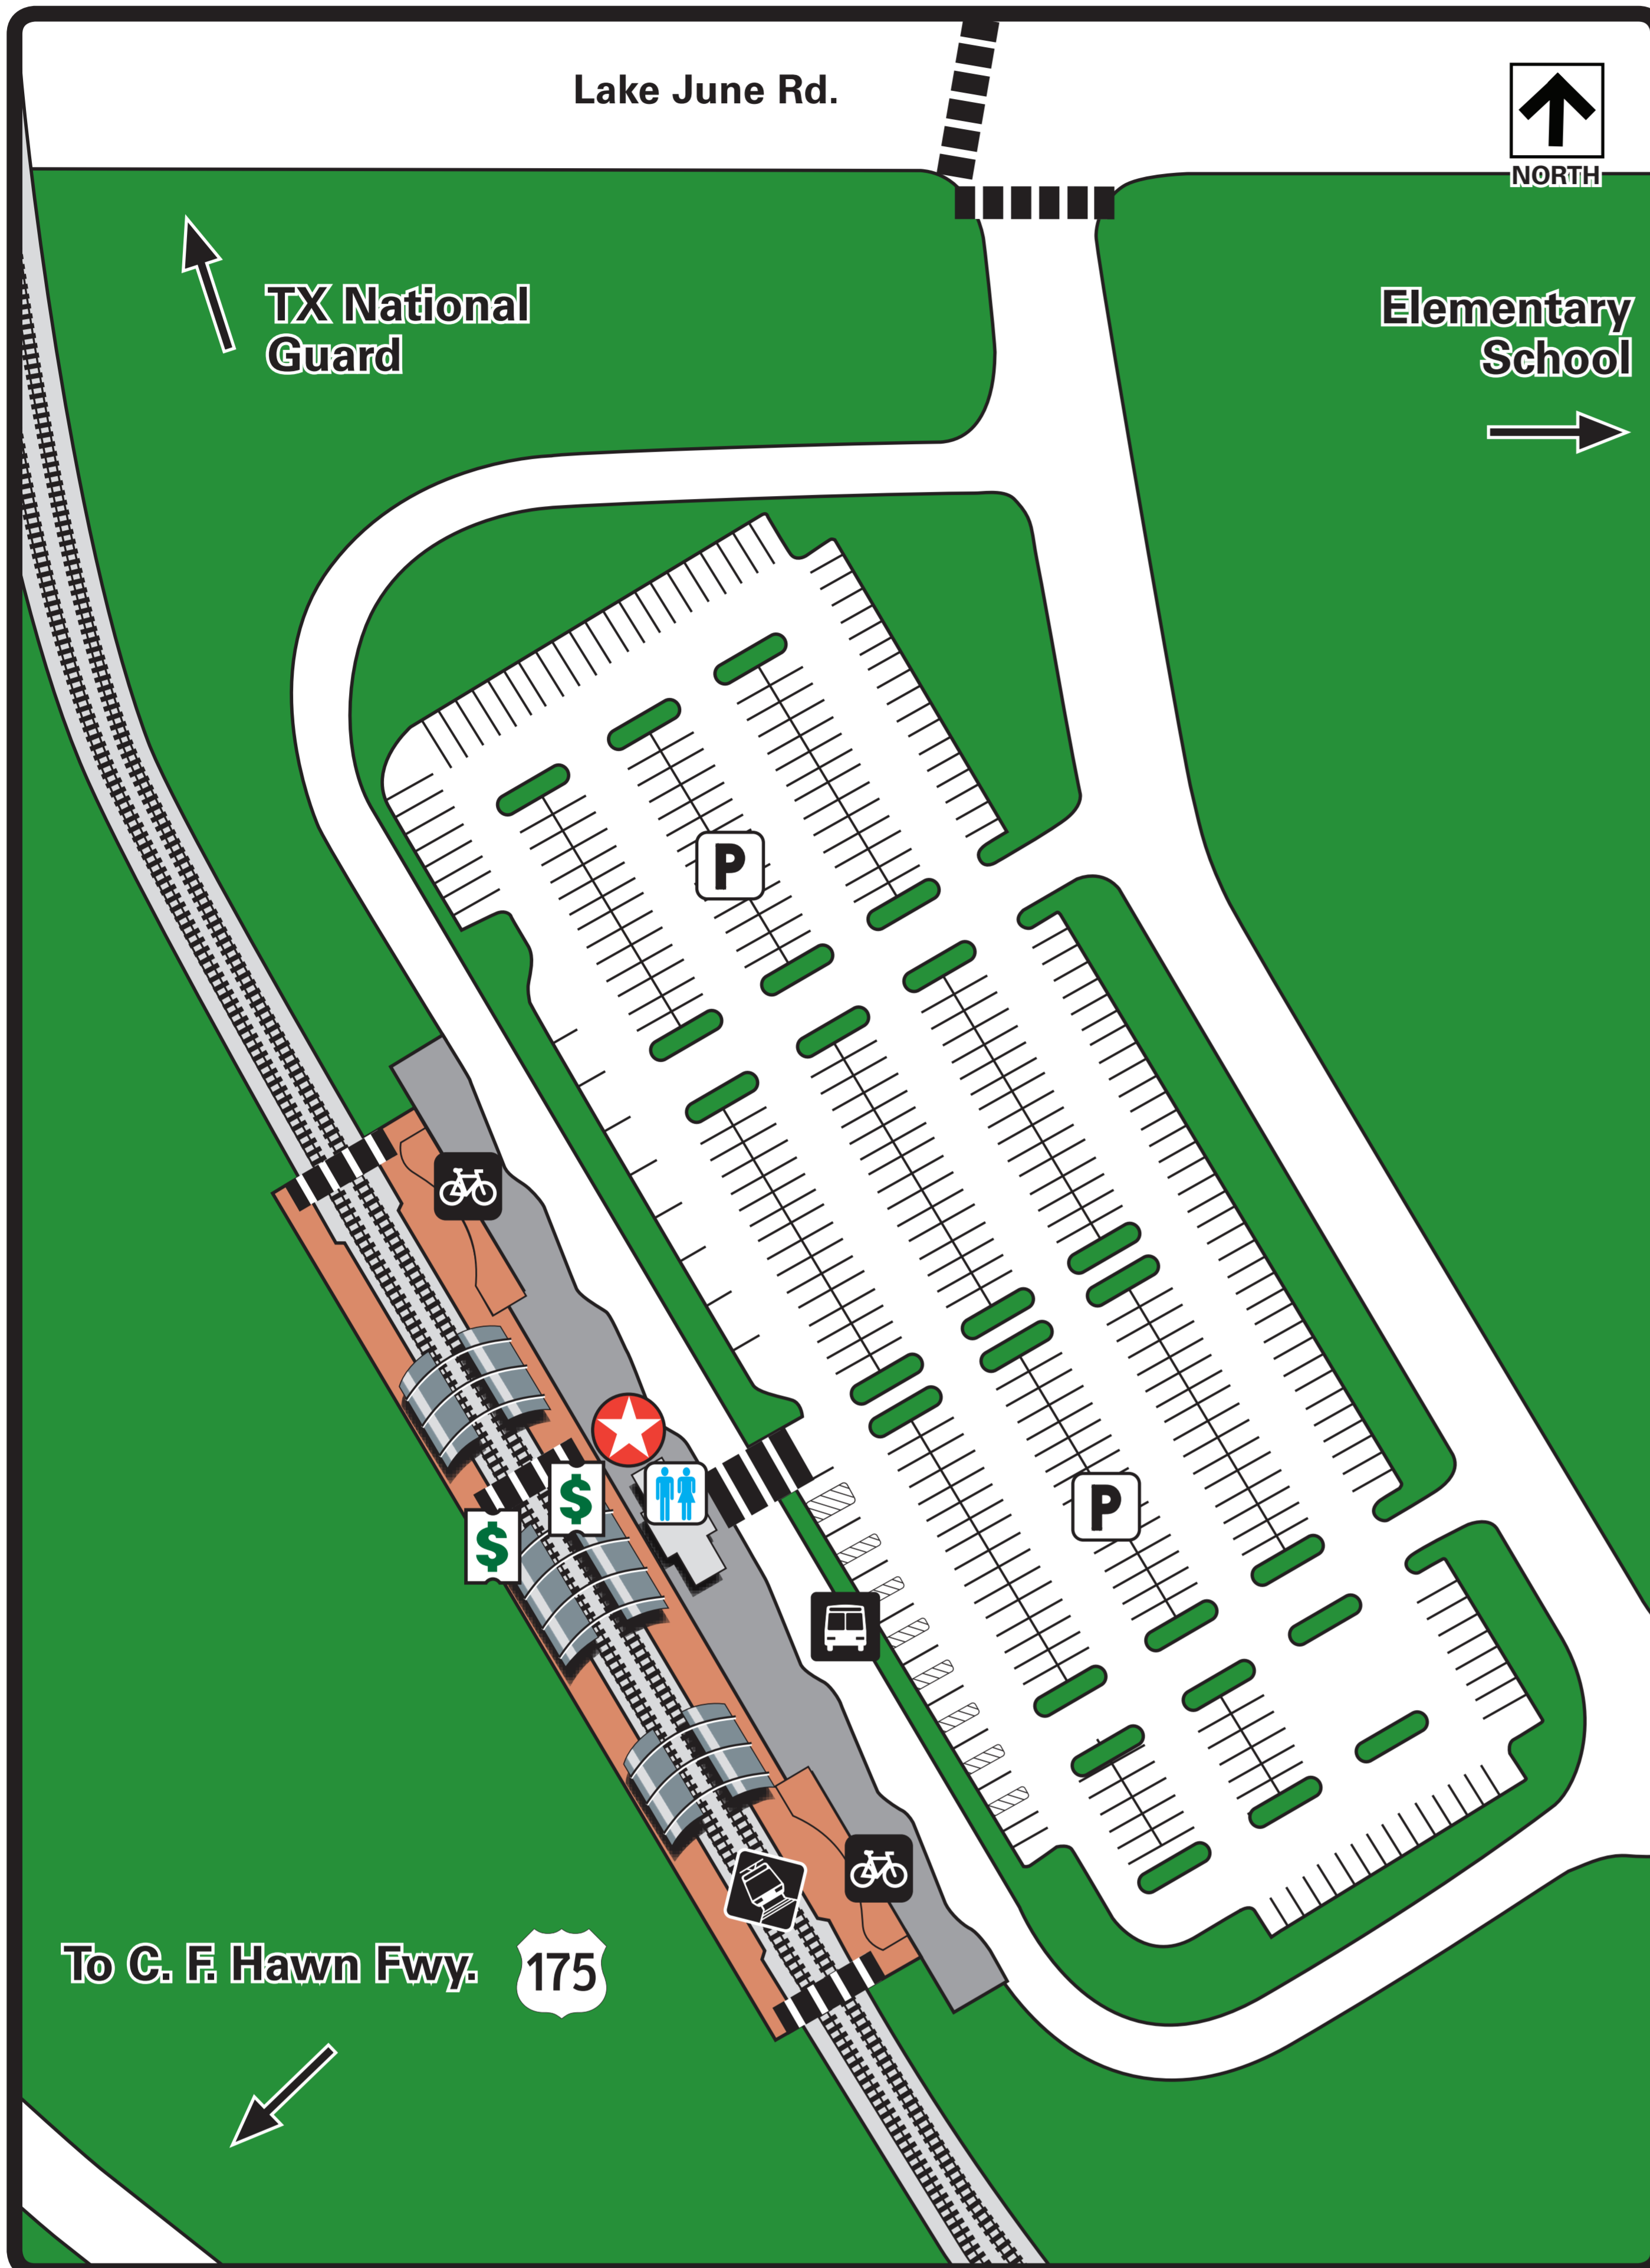

Lake June Station

Legend

- You are here
- Schedules and Restrooms
- Rail Station Platform
- Bus Departures
- Ticket Vending Machine
- Parking
- Bicycle Parking
- Pedestrian Crosswalk

Where to Board Bus

- 1** 591
- 2** 592
- 3** Paratransit
- 4** 594
- 5** 475
- 6** *Rail Disruption Shuttle*