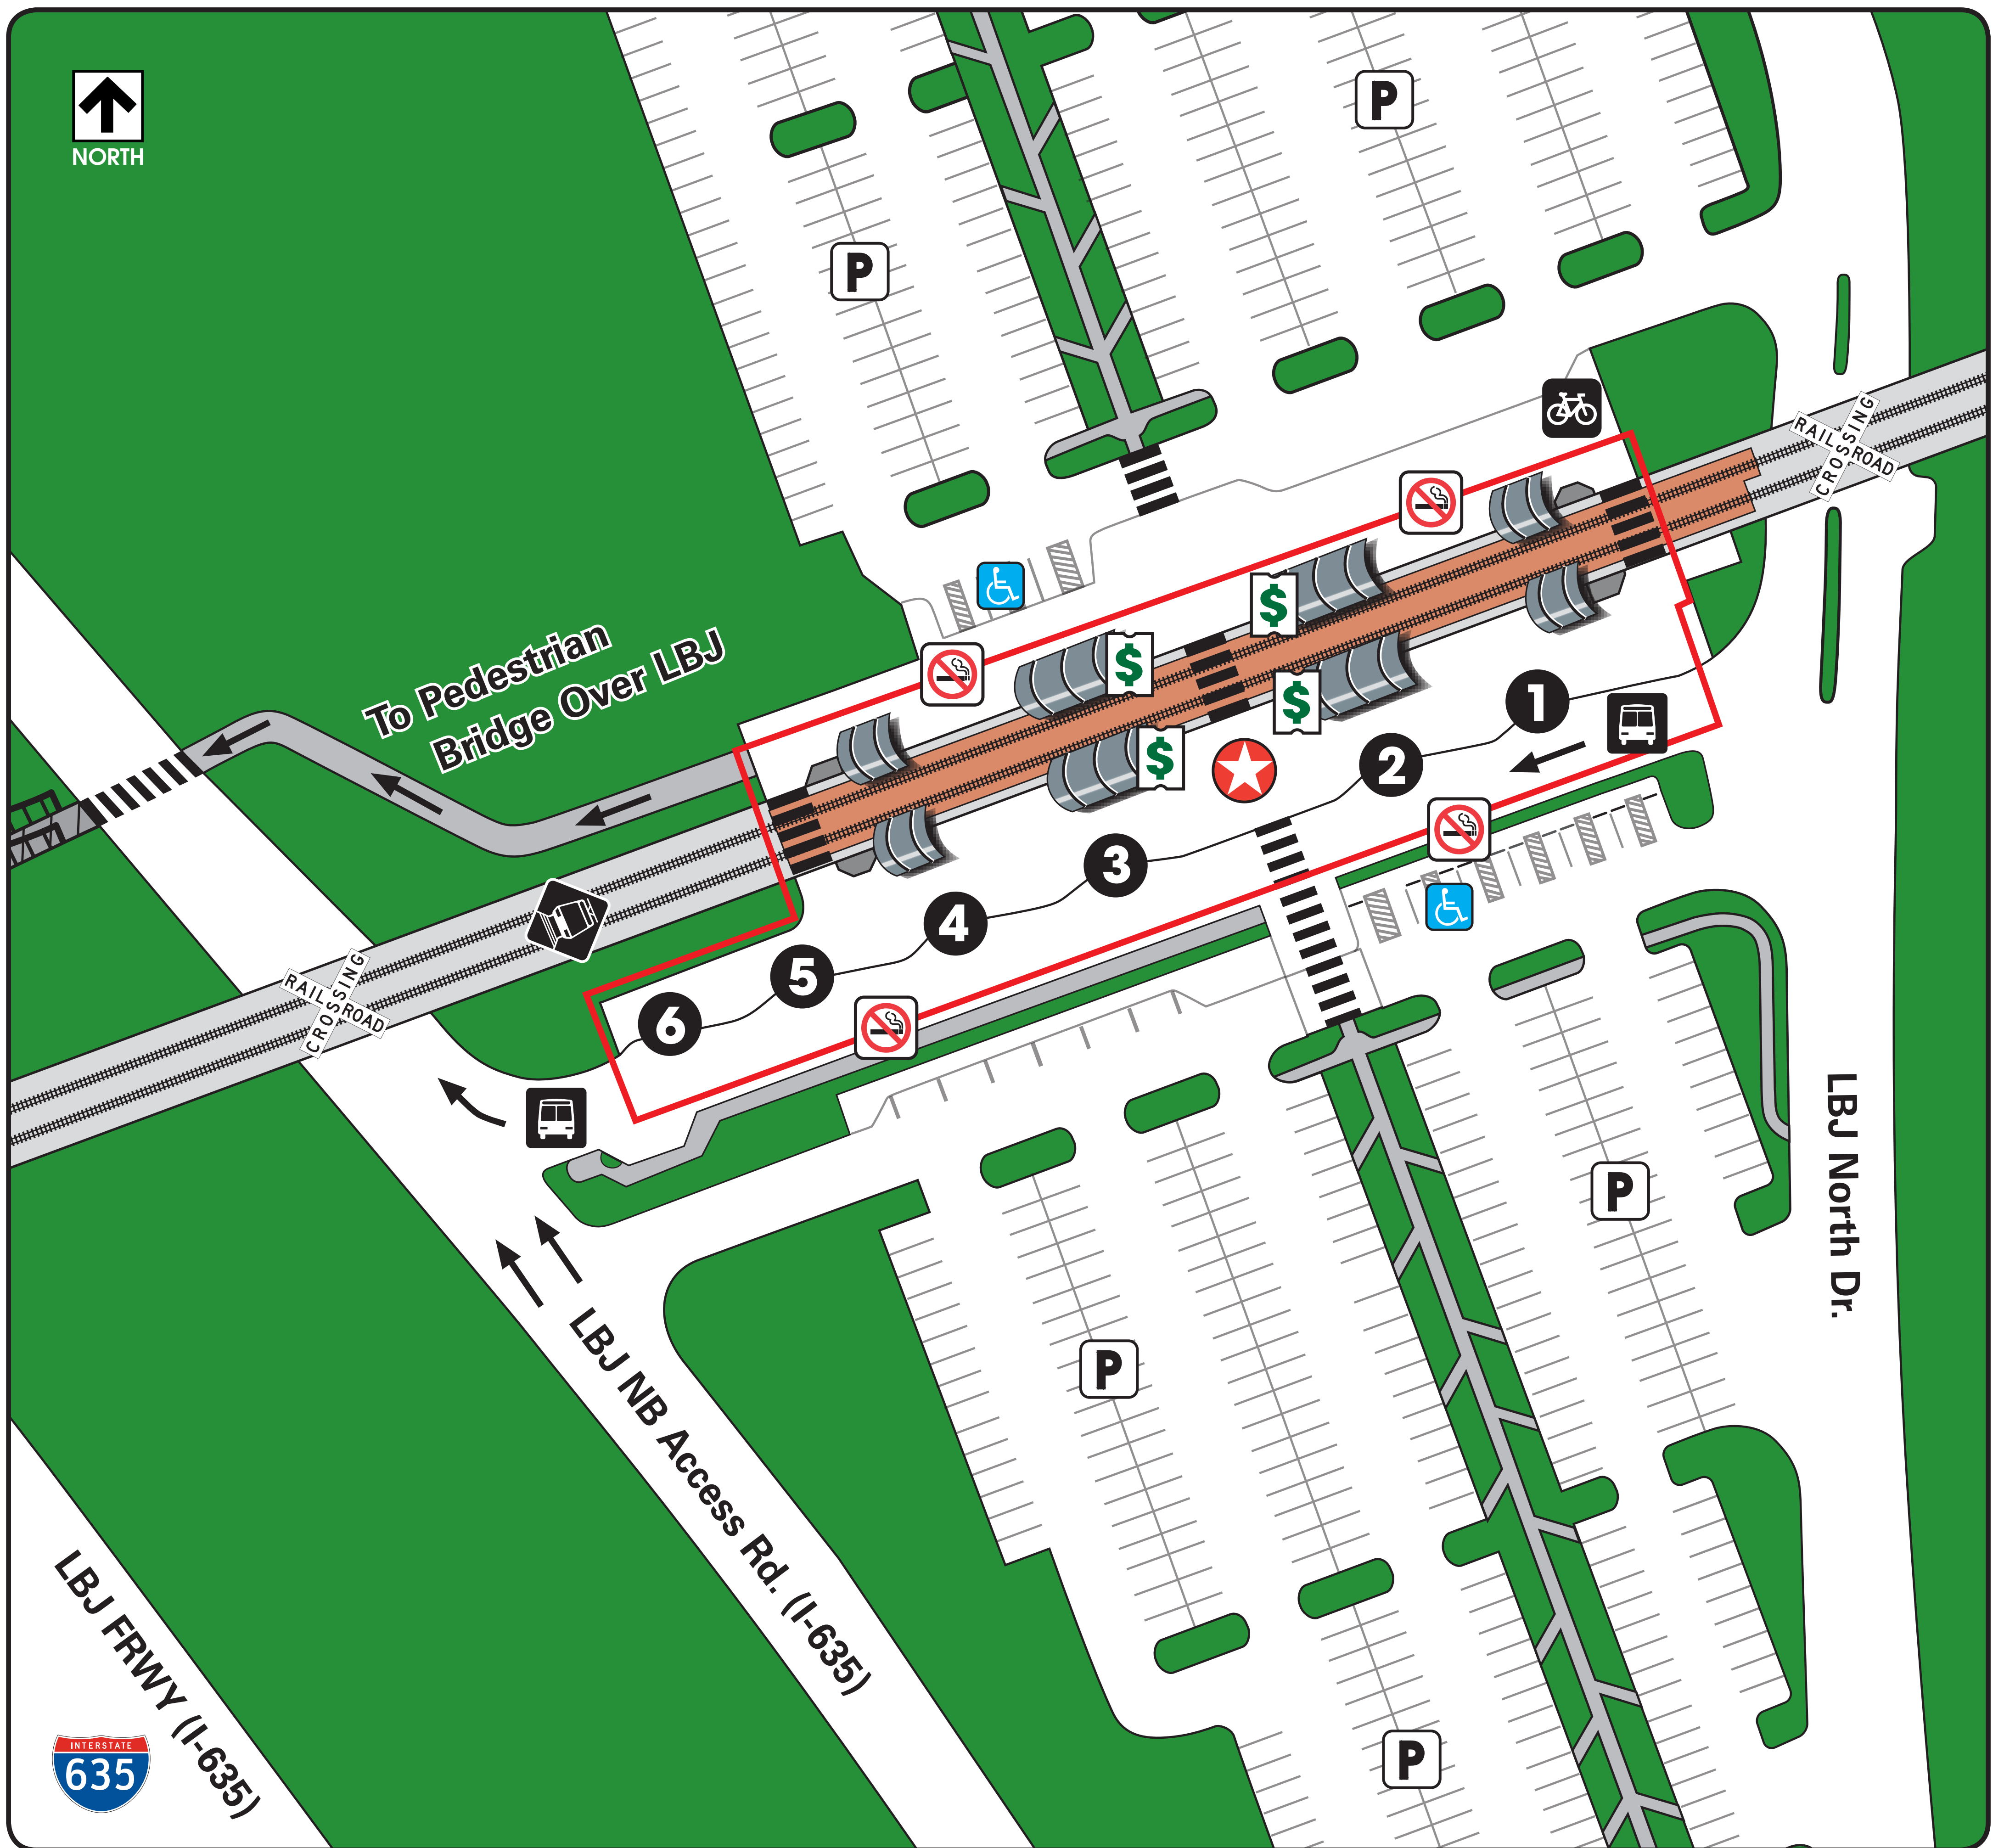

# LBJ/Skillman Station

## Legend

- You are here
- Rail Station Platform
- Bus Departures
- Ticket Vending Machine
- Parking
- Bicycle Parking
- Pedestrian Crosswalk
- Railroad Crossing
- Accessible
- No Smoking Areas  
(Outlined in RED)

## Where to Board Bus

- 1** 583 Lovers  
*Rail Disruption Shuttle*
- 2** 374 S Garland/Woodmeadow
- 3** 551 Arapaho Station,  
374 Lake Highlands Station
- 4** 583 Richland College
- 5** 560
- 6** 488,  
Paratransit