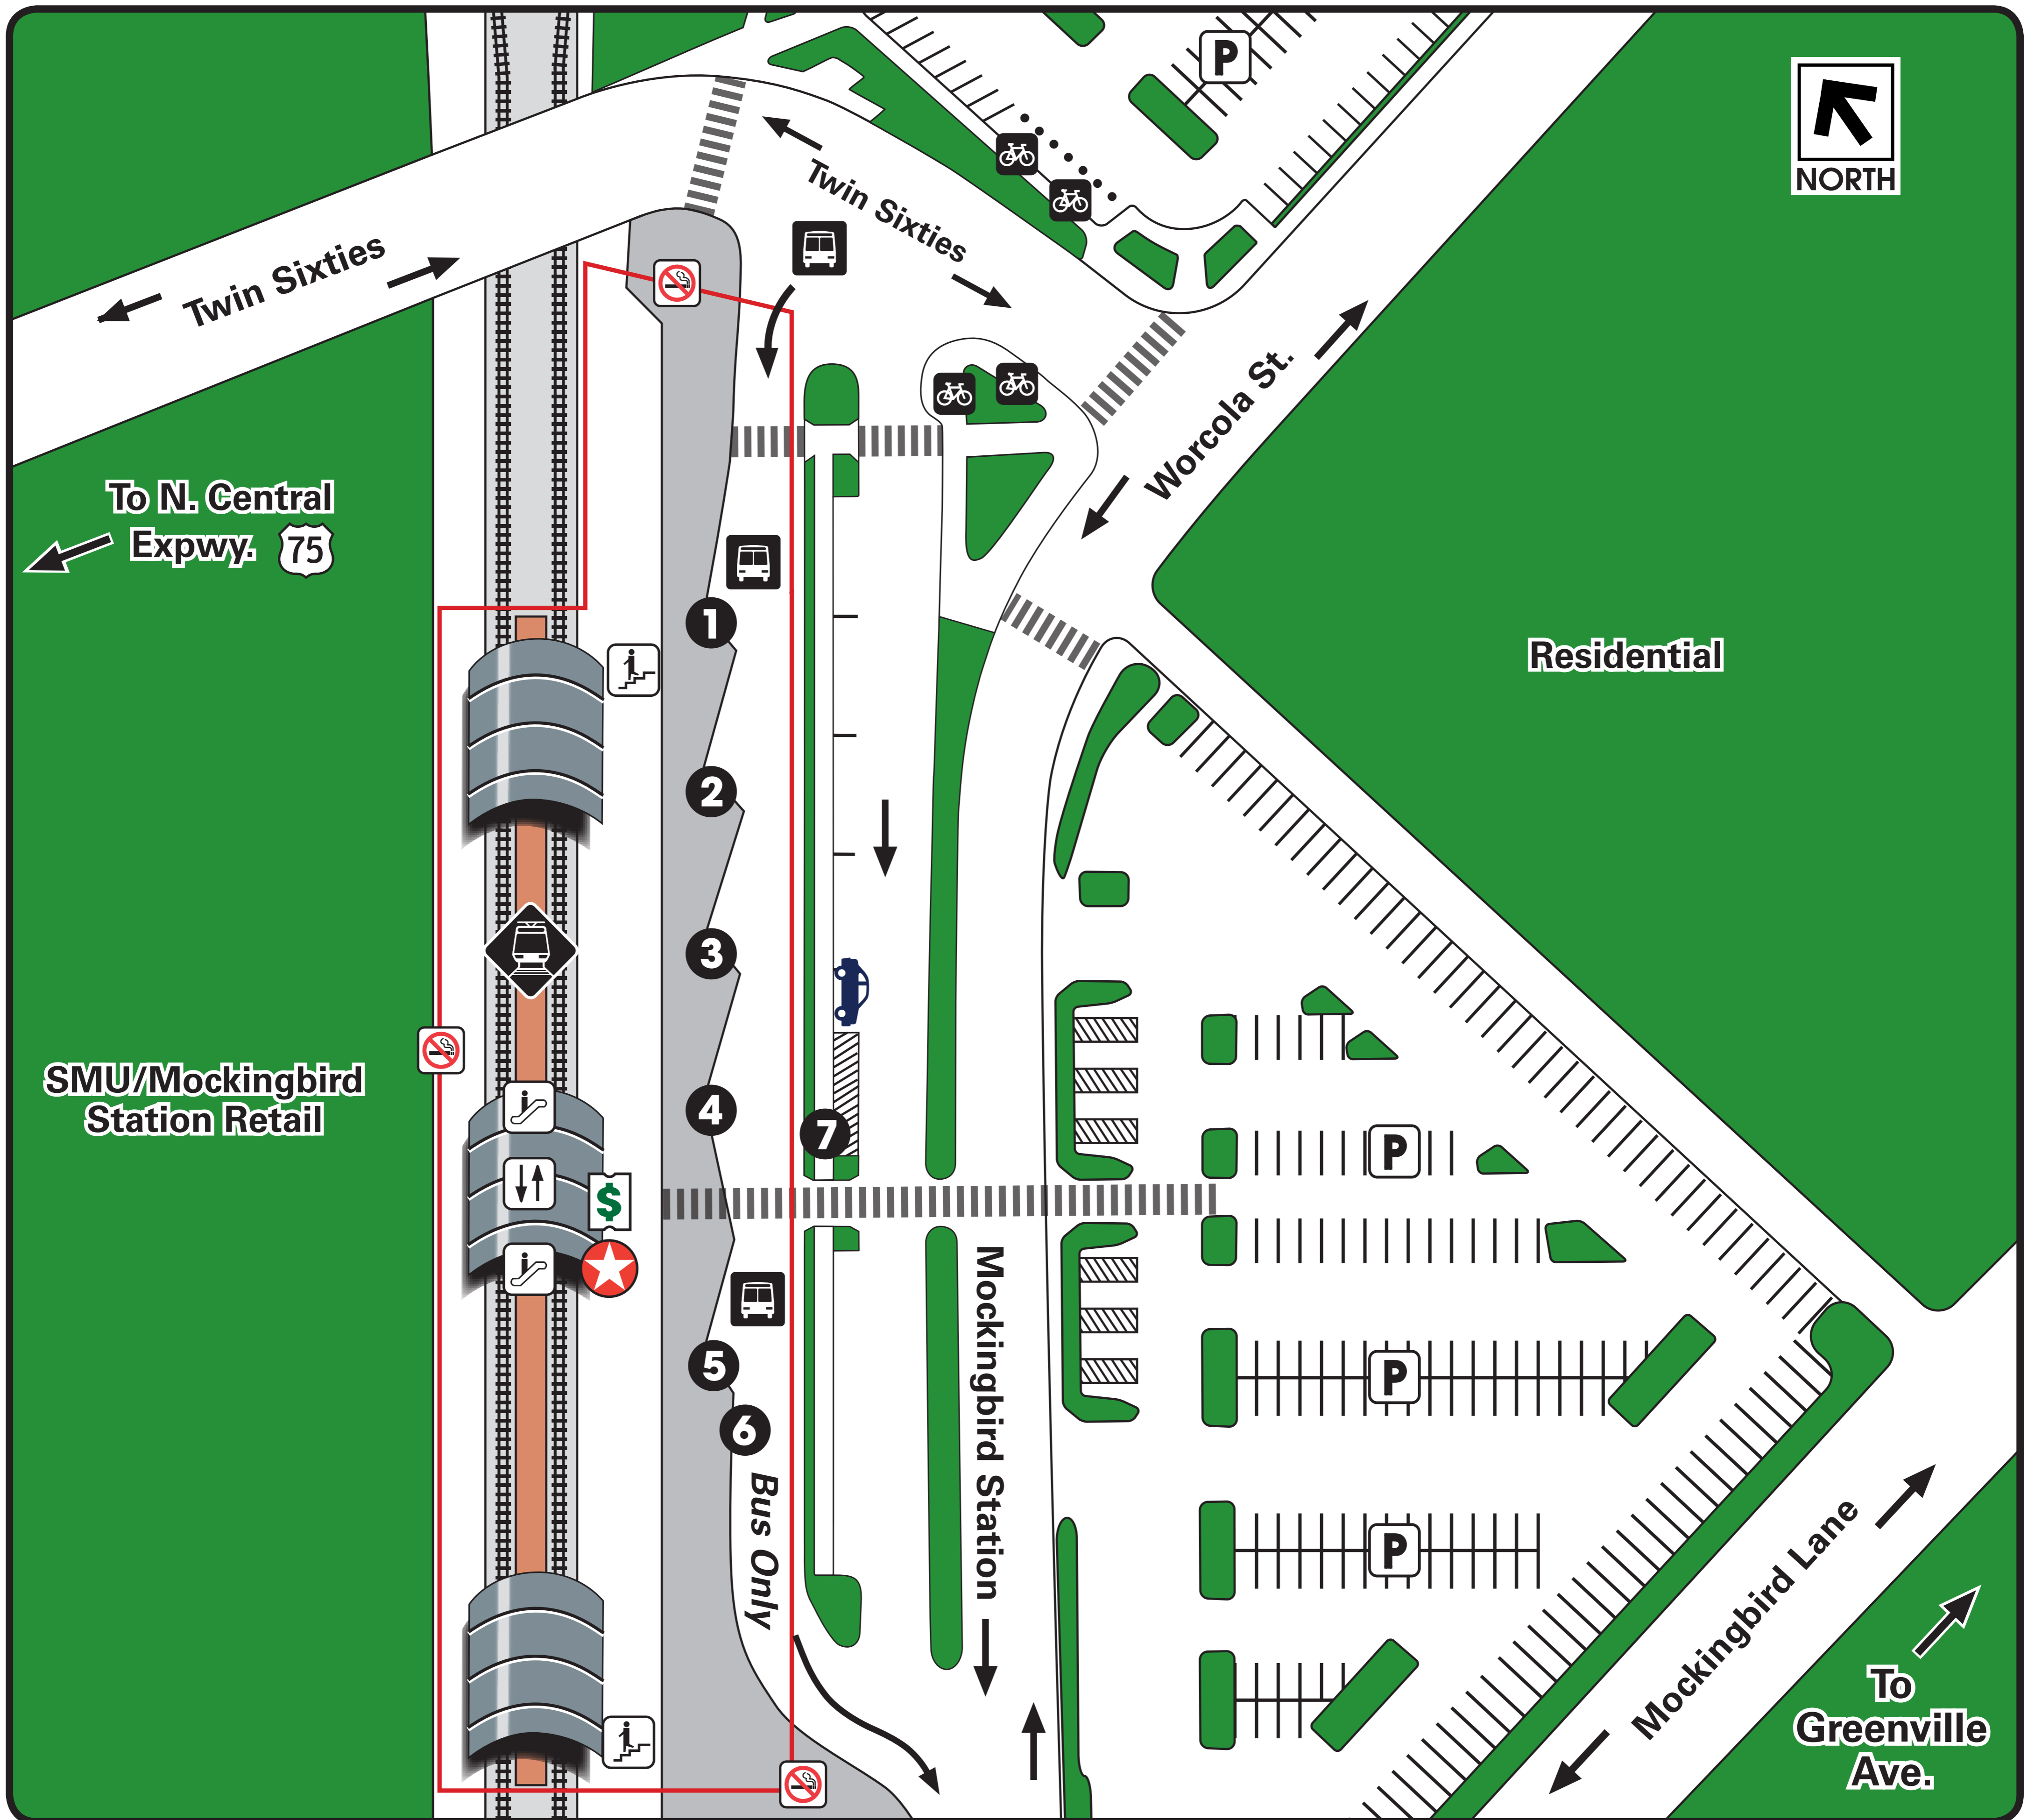

SMU/Mockingbird Station

Effective: August 12, 2019

Legend

- You are here
- Rail Station Platform
- Bus Departures
- Ticket Vending Machine
- Parking
- Stairs
- Escalator
- Elevator
- Bicycle Parker
- Pedestrian Crosswalk
- Accessible
- Rideshare Pickup
- No Smoking Areas (Outlined in RED)**

Where to Board Bus

- 1** 743 Bush/Meadow, 768 Mustang Express
- 2** 76 Downtown Dallas
- 3** 81 Downtown, 81 Wynnewood, 82 Downtown, 82 Wynnewood
- 4** 521 CityPlace/Uptown Station
- 5** 84 Richland College, 521 Northwest Highway
- 6** 24 Downtown Dallas, 84 Downtown Dallas
- 7** **GoLink** - Park Cities, **GoLink** - Lakewood, Paratransit, Rail Disruption Shuttle

Information

TWO GREAT WAYS TO PAY & SAVE!

GoPass[®]

TAP CARD

MOBILE APP

Download the app
DART Say Something
No smartphone? Text 214-256-1819