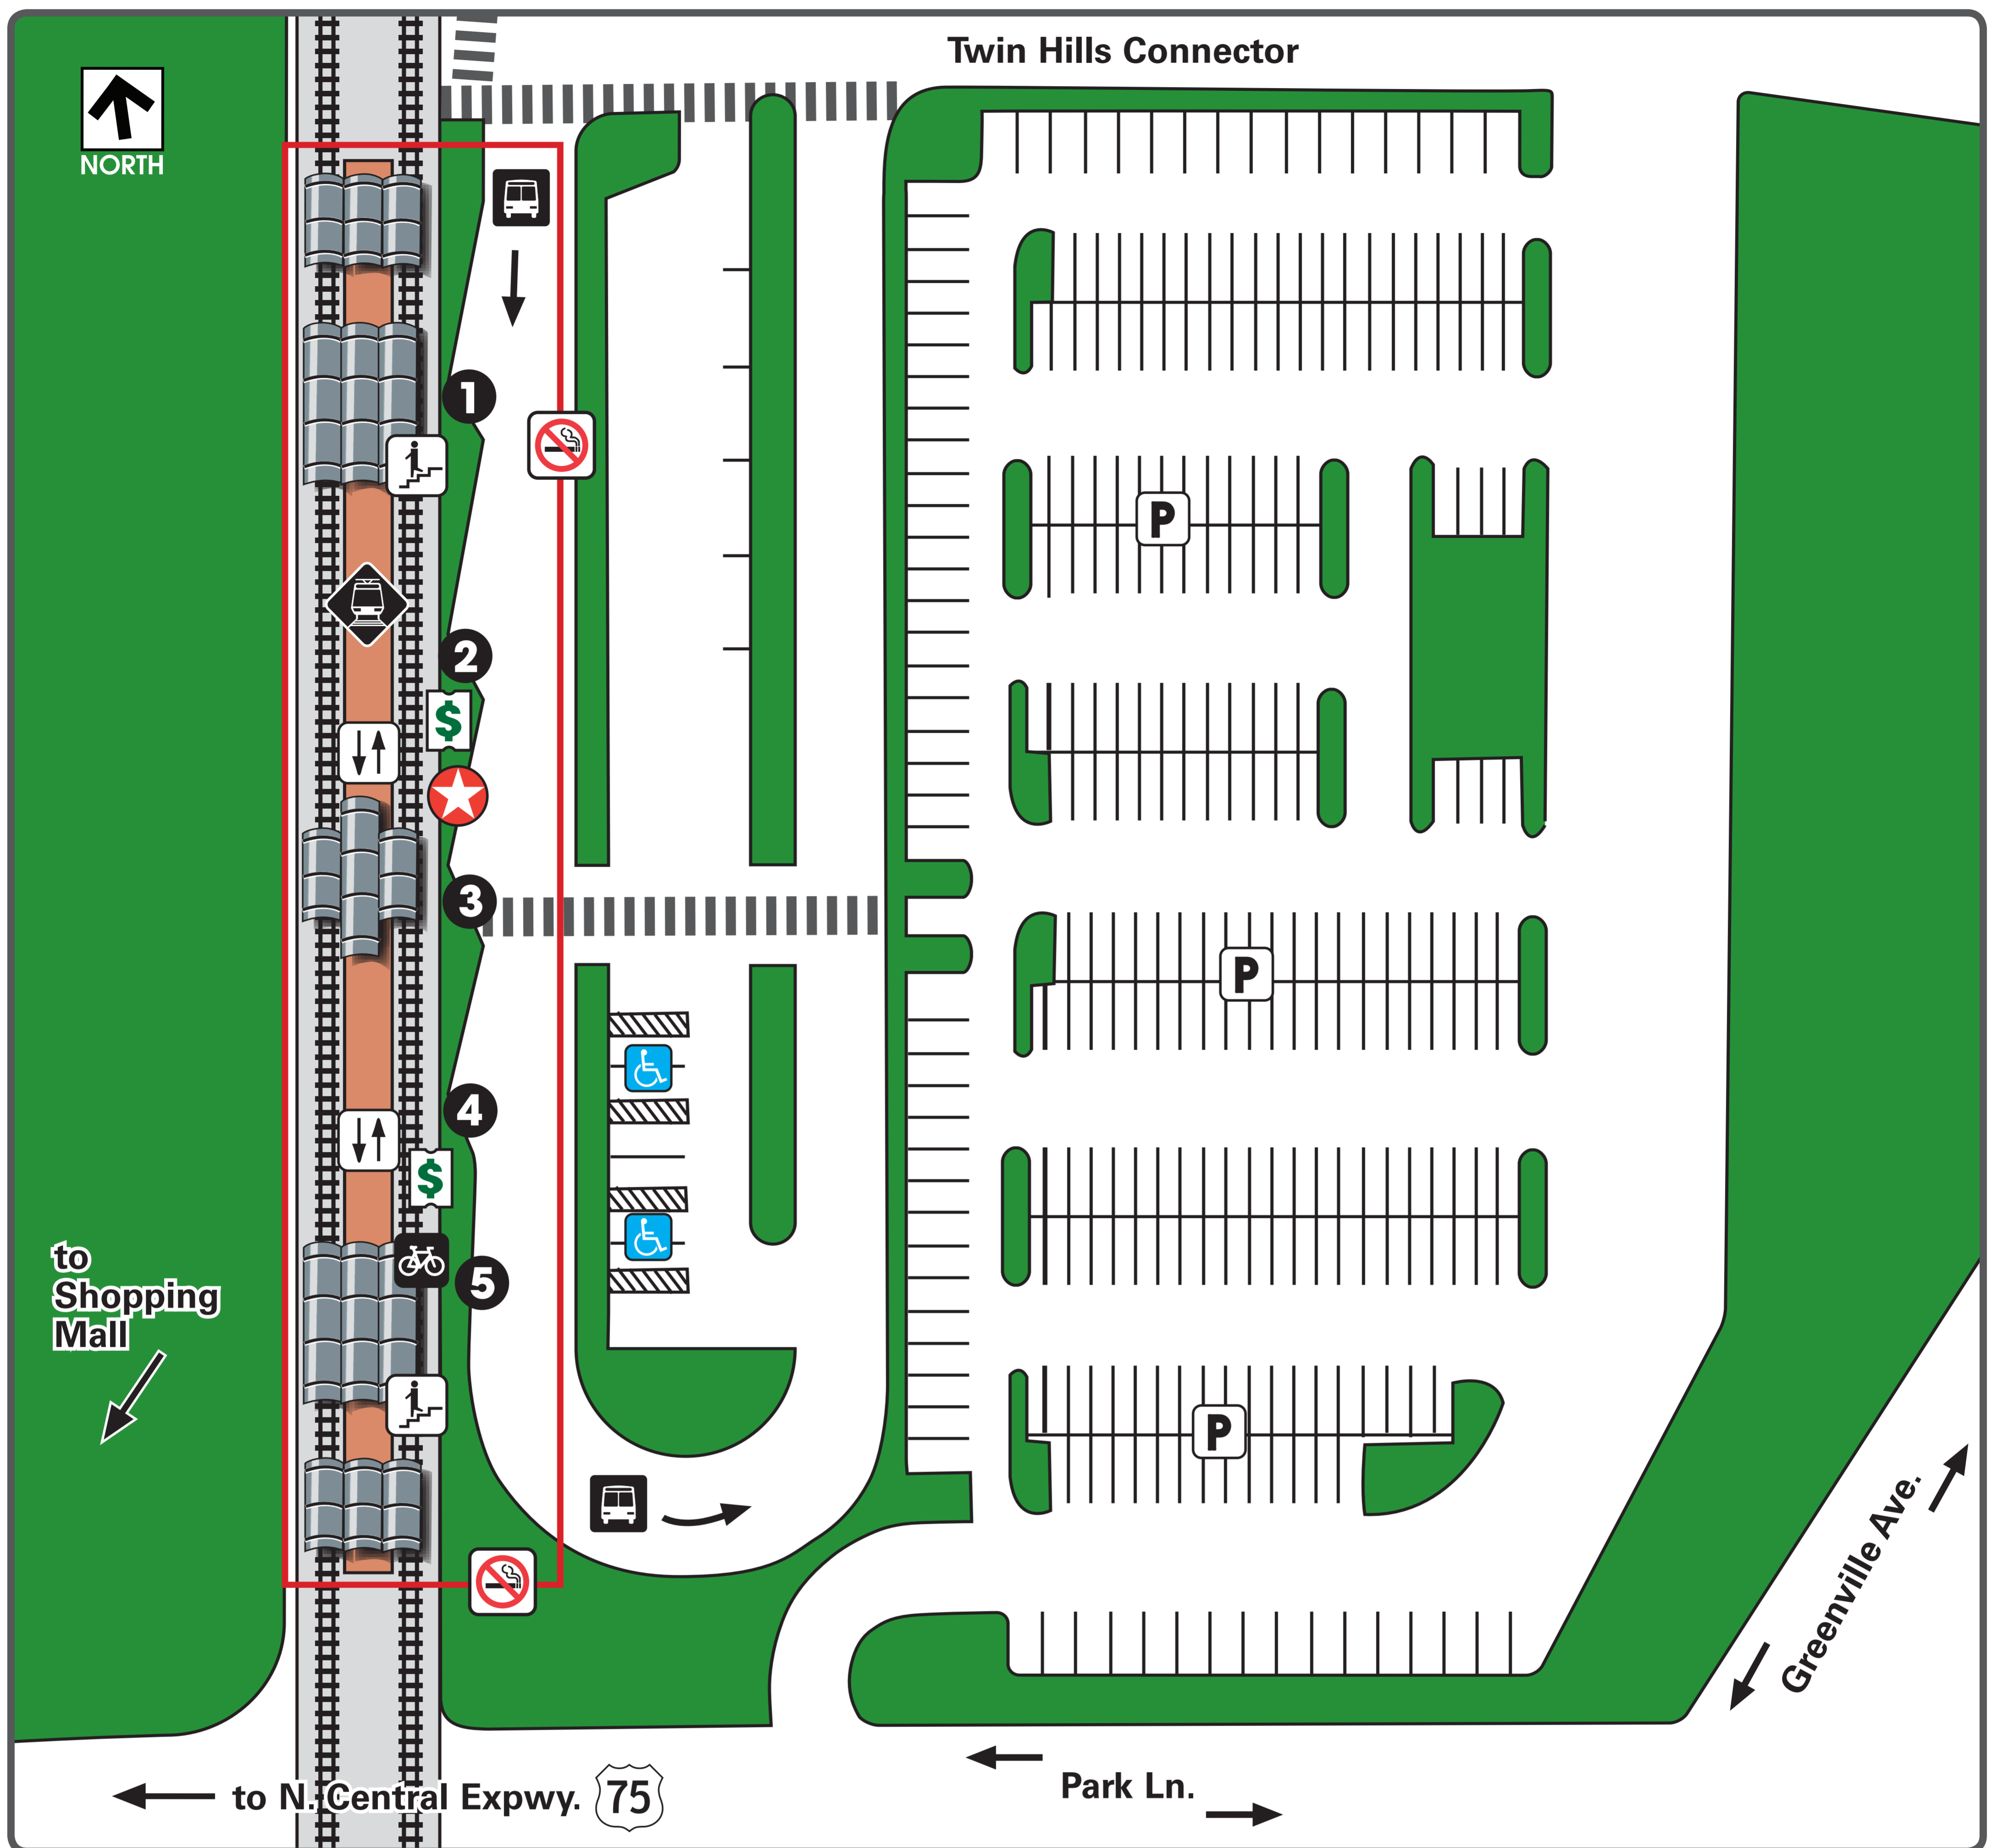

Park Lane Station

Legend

- You are here
- Rail Station Platform
- Bus Departures
- Ticket Vending Machine
- Parking
- Stairs
- Elevator
- Bicycle Locker
- Pedestrian Crosswalk
- Accessible
- No Smoking Areas (Outlined in RED)

Where to Board Bus

- 1** 84 Downtown Dallas, Paratransit
- 2** 506, 84 Richland College
- 3** 428 South Garland Transit Center, 502 Manderville
- 4** 702 North Park Shuttle, Rail Disruption Shuttle
- 5** 428 Bachman Station, 502 Lovers Lane Station