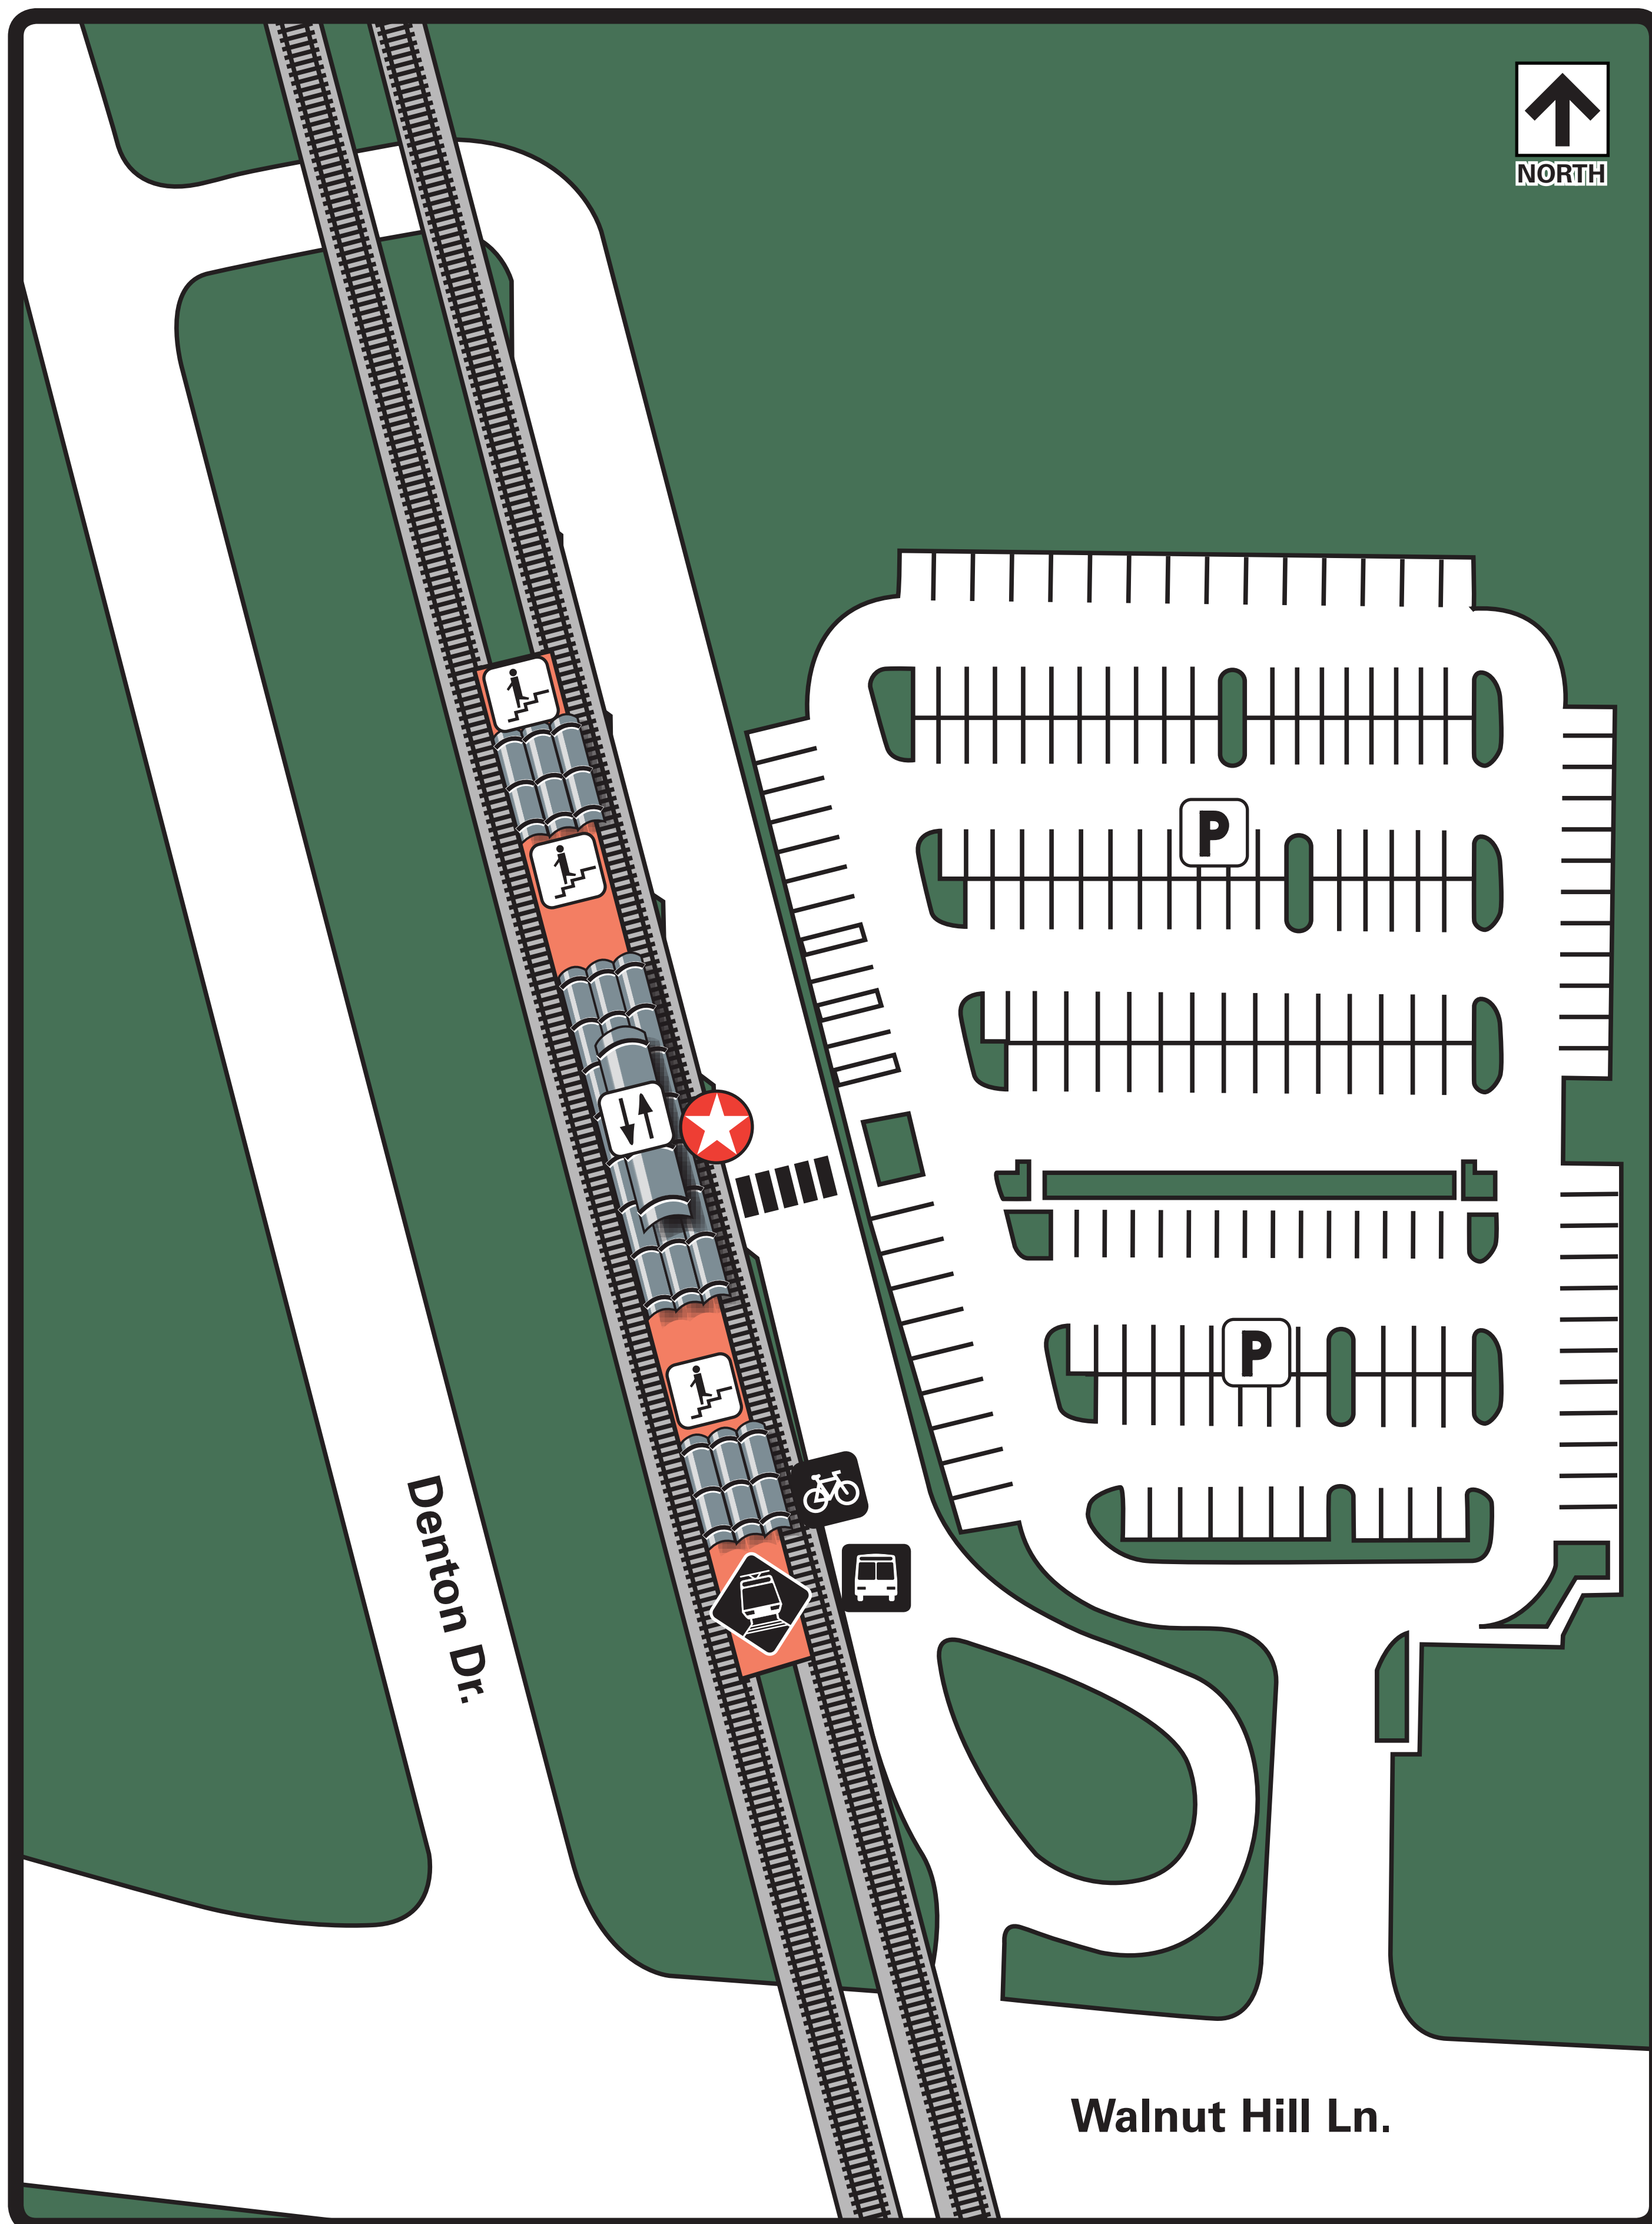

# Walnut Hill/Denton Station

### Legend

- You are here
- Rail Station Platform
- Bus Departures
- Ticket Vending Machine
- Bicycle Parking
- Stairs
- Elevator
- Pedestrian Crosswalk
- Parking

### Where to Board Bus

- 1** For Future Use
- 2** Rail Disruption Shuttle
- 3** Paratransit
- 4** 31 Bachman Station
- 5** 31 Downtown Dallas

81