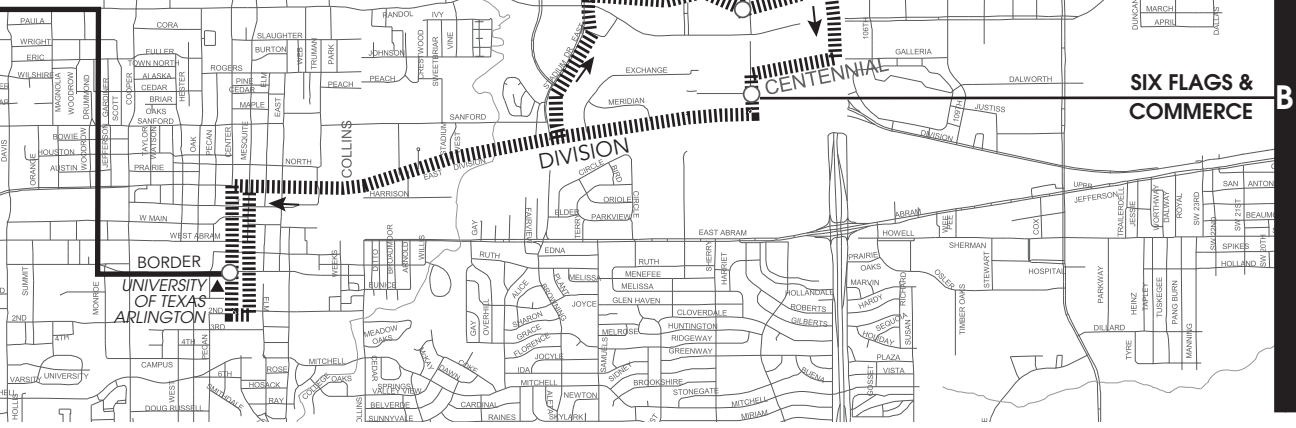

**A** CENTREPORT STATION

TRINITY

TRINITY

**T** Terminal Shuttle to DFW Remote Parking lot, The T Bus Route 30 M-F.

**221**

**D** E. RANDOL MILL & SIX FLAGS

**MAP LEGEND**

-  Express Service
-  Rail Service and Station
-  Transfer Point to Route Indicated
-  Points of Interest

**C** UTA

**SIX FLAGS & COMMERCE**

**UNIVERSITY OF TEXAS AT ARLINGTON**