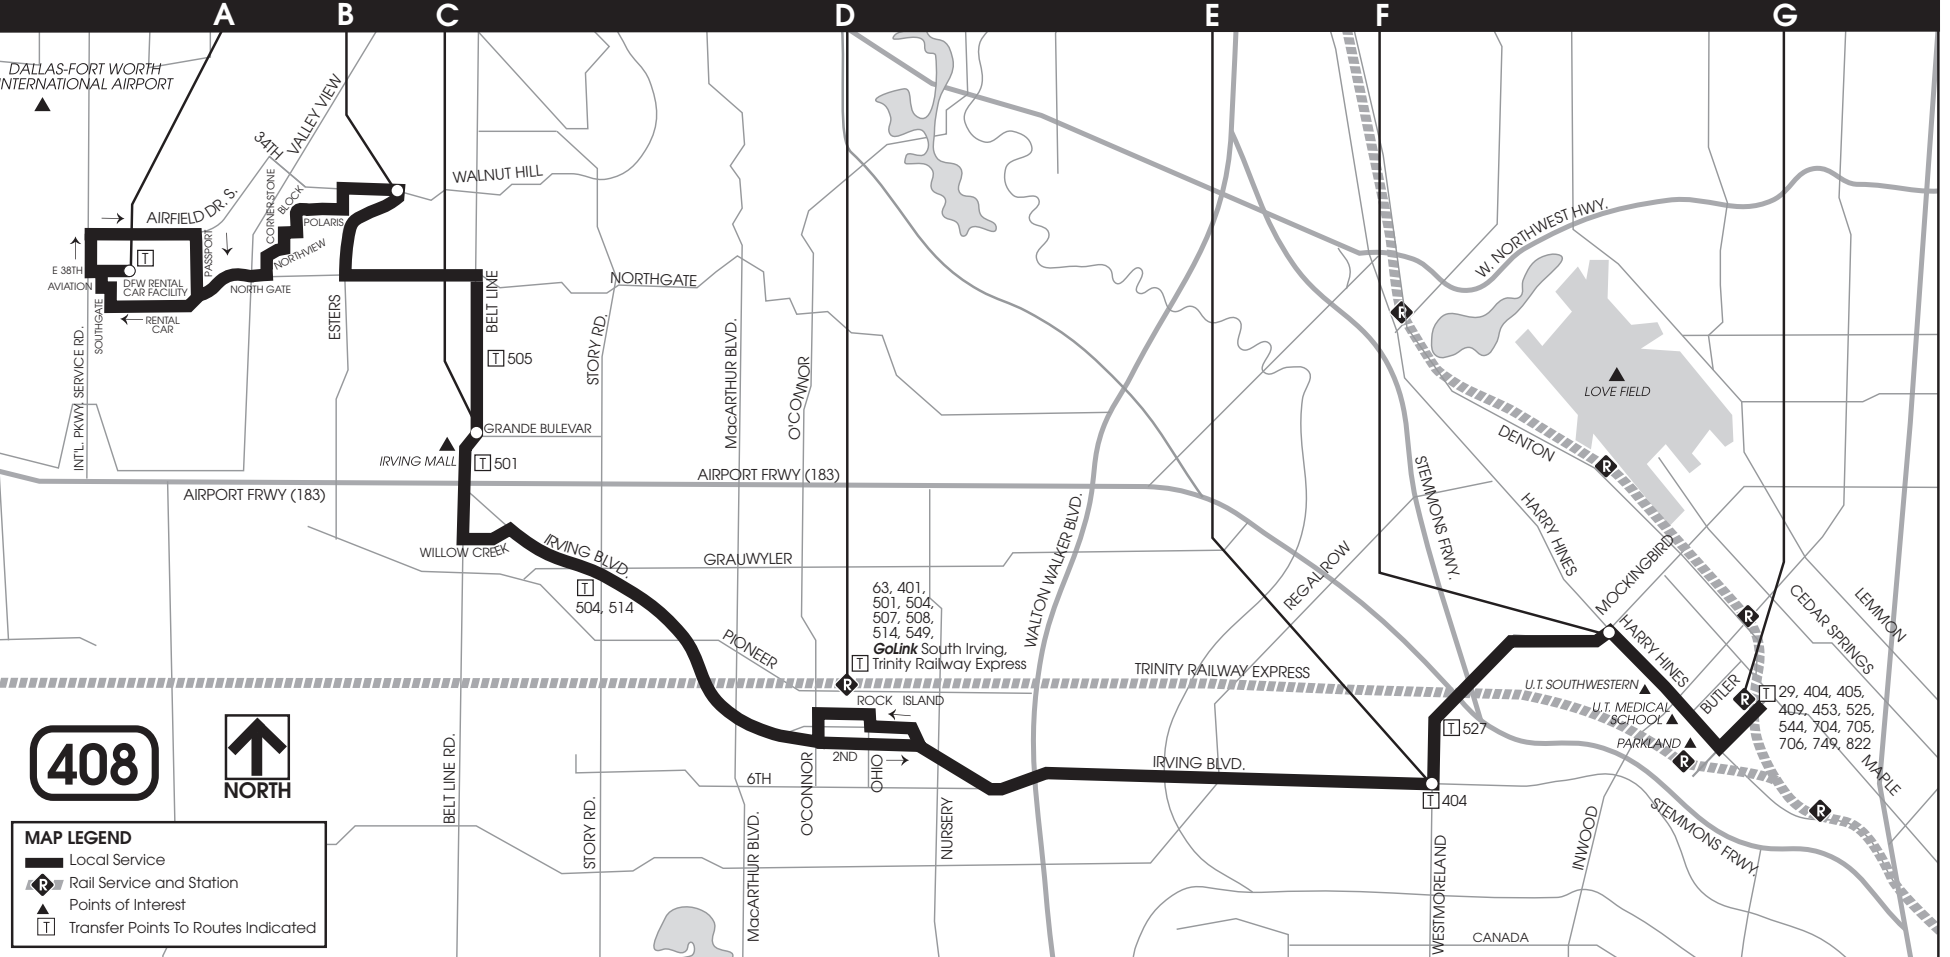

408

MAP LEGEND

- Local Service
- Rail Service and Station
- Points of Interest
- Transfer Points To Routes Indicated

DFW RENTAL CAR FACILITY WALNUT HILL & ESTERS BELTLINE & GRANDE BOULEVAR DOWNTOWN IRVING/HERITAGE STATION IRVING BLVD. & MOCKINGBIRD HARRY HINES & MOCKINGBIRD SOUTHWESTERN MEDICAL DISTRICT/PARKLAND STATION

63, 401, 501, 504, 507, 508, 514, 549.
GoLink South Irving,
 Trinity Railway Express

29, 404, 405, 409, 453, 525, 544, 704, 705, 706, 749, 822