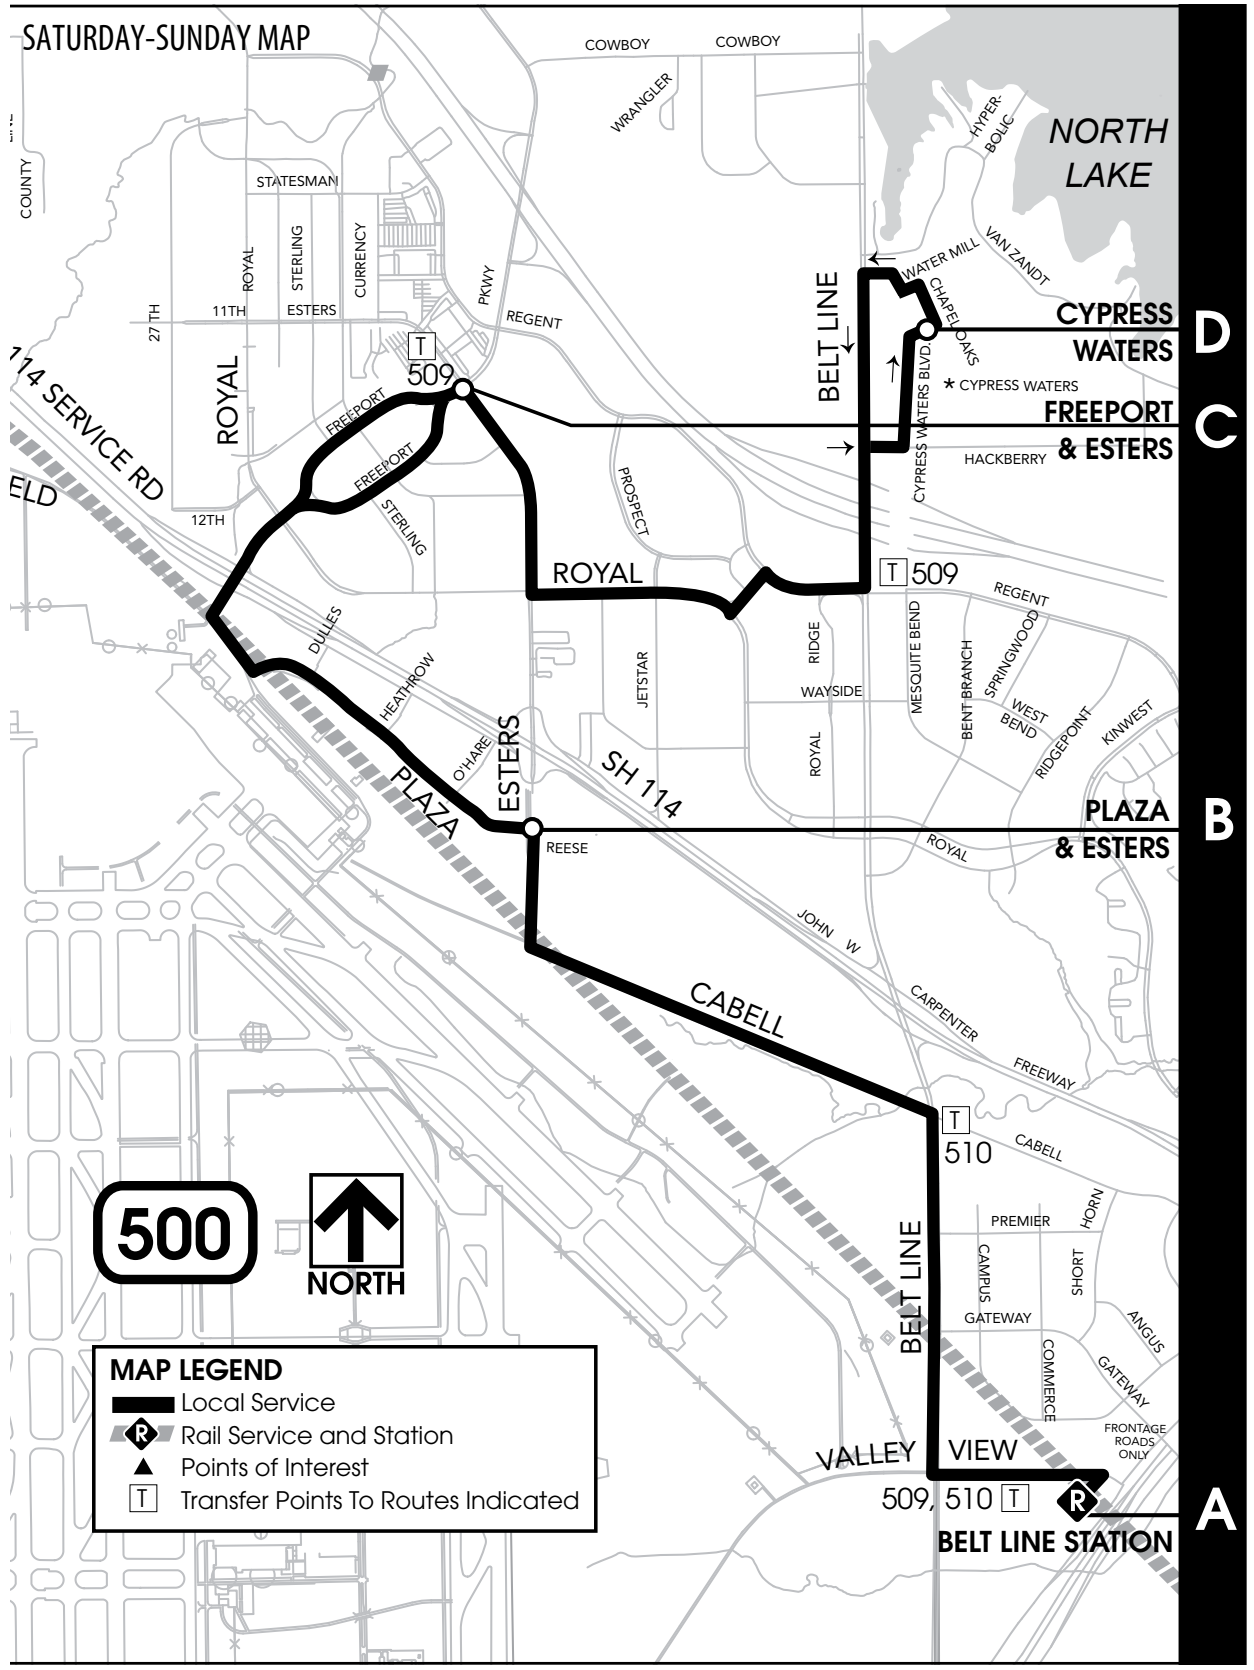

SATURDAY-SUNDAY MAP

SATURDAY-SUNDAY MAP

500

- MAP LEGEND**
- Local Service
 - Rail Service and Station
 - Points of Interest
 - Transfer Points To Routes Indicated

D
C
B
A