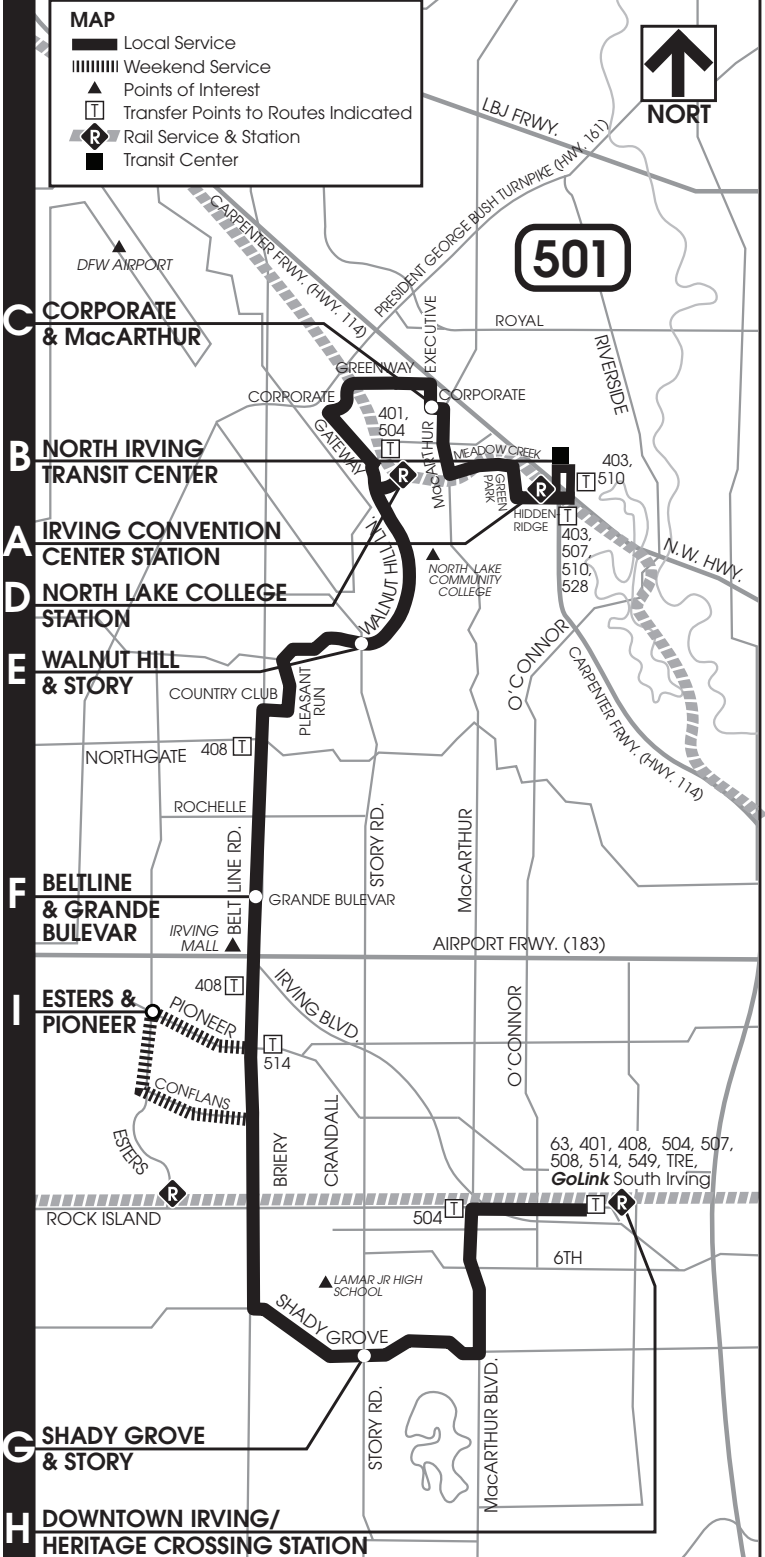

**MAP**

- Local Service
- Weekend Service
- Points of Interest
- Transfer Points to Routes Indicated
- Rail Service & Station
- Transit Center

**501**

C  
B  
A  
D  
E  
F  
I  
G  
H

**CORPORATE & MacARTHUR**

**NORTH IRVING TRANSIT CENTER**

**IRVING CONVENTION CENTER STATION**

**NORTH LAKE COLLEGE STATION**

**WALNUT HILL & STORY**

**BELTLINE & GRANDE BULEVAR**

**ESTERS & PIONEER**

**SHADY GROVE & STORY**

**DOWNTOWN IRVING/ HERITAGE CROSSING STATION**

63, 401, 408, 504, 507, 508, 514, 549, TRE, **GoLink** South Irving