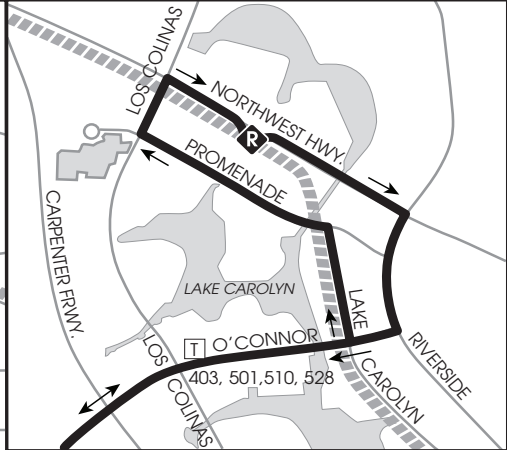

**A**

**IRVING CONVENTION CENTER STATION**

**507**

**B**

**O'CONNOR & ROCHELLE**

BAYLOR SCOTT & WHITE MEDICAL CENTER IRVING

**D**

**MACARTHUR & GRAUWYLER**

**C**

**DOWNTOWN IRVING/HERITAGE CROSSING STATION**

63, 401, 408, 501, 504, 508, 514, 549, TRE, GoLink South Irving

**IRVING CONVENTION CENTER STATION MAP ENLARGED TO SHOW ROUTING**

**MAP LEGEND**

-  Local Service
-  Trinity Railway Express
-  Points of Interest
-  Transfer Points To Routes Indicated