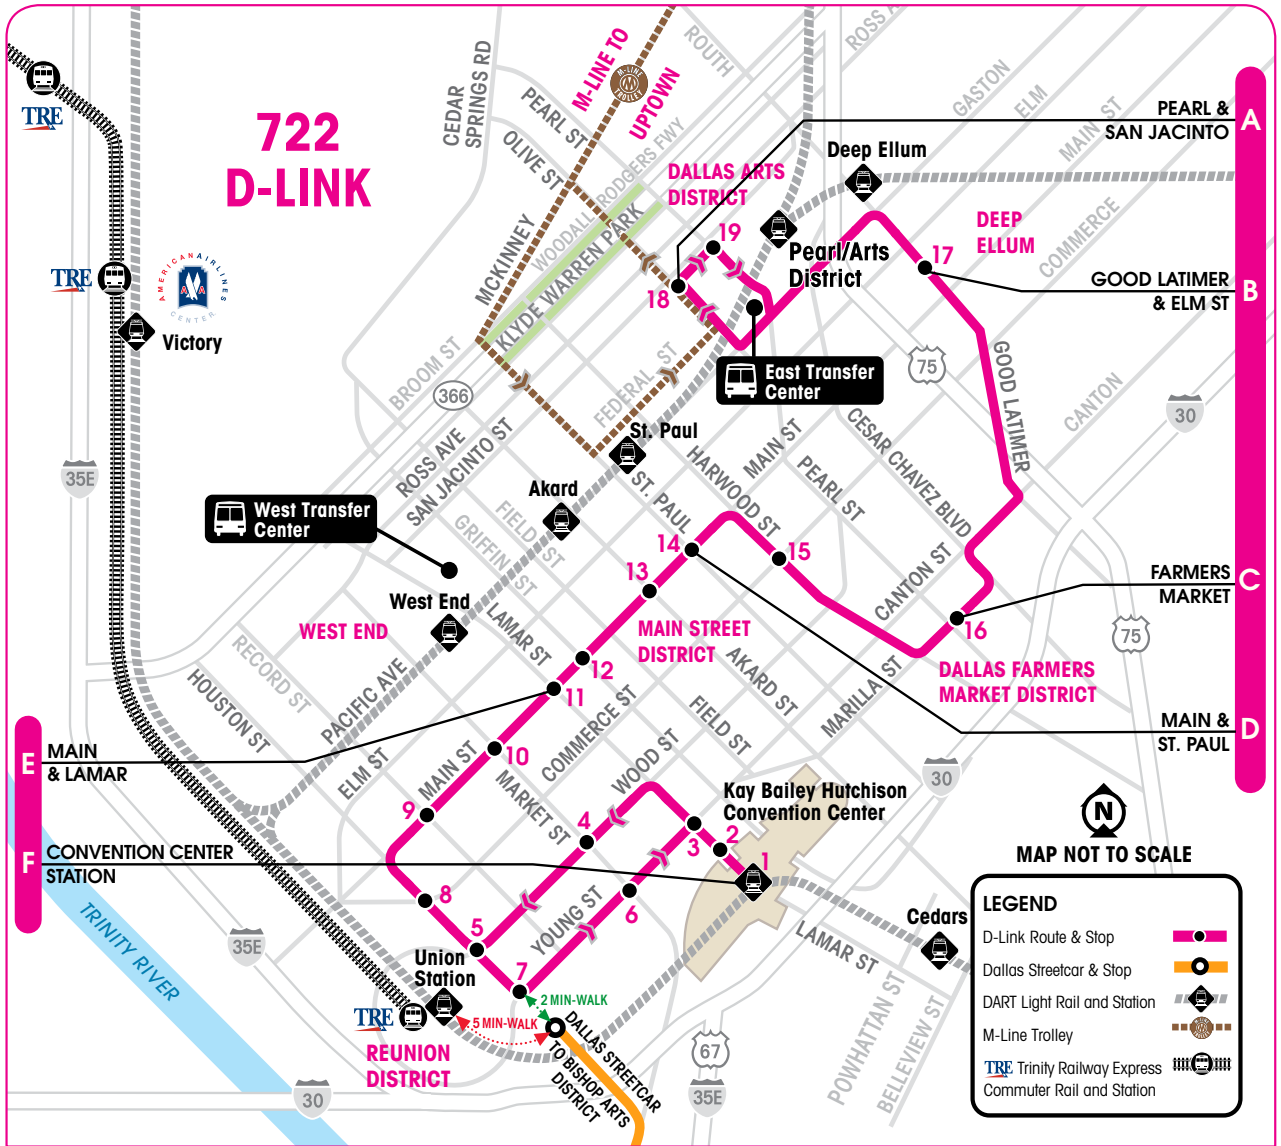

FREE TO RIDE!

DART AROUND DOWNTOWN

STOP NUMBERS AND PLACES OF INTEREST

- | | | |
|----------------------------------------------------------------|----------------------------------------------------------------------------------|--------------------------------------------------------------------|
| 1. Convention Center Station | 7. Dallas Streetcar, TRE & Union Station | 13. Pegasus Plaza |
| 2. Kay Bailey Hutchison Convention Center | 8. Dealey Plaza & Sixth Floor Museum at Dealey Plaza | 14., 15. Main Street Garden |
| 3. Omni Dallas Hotel/ Restaurants | 9. John F. Kennedy Memorial Plaza, Sixth Floor Museum at Dealey Plaza & West End | 16. Dallas Farmers Market |
| 4. Lubben Plaza | 10., 11. West End & Dallas World Aquarium | 17. Deep Ellum |
| 5. Dallas Streetcar, TRE, Hyatt Regency Dallas & Reunion Tower | 12. West End Station, Belo Garden & Rosa Parks Plaza | 18. McKinney Ave Trolley, Dallas Arts District & Klyde Warren Park |
| 6. Ferris Plaza Park | | 19. Pearl/Arts District Station |

**See Something?
Say Something.**

Text **214-256-1819**
or Call **214-928-6300**