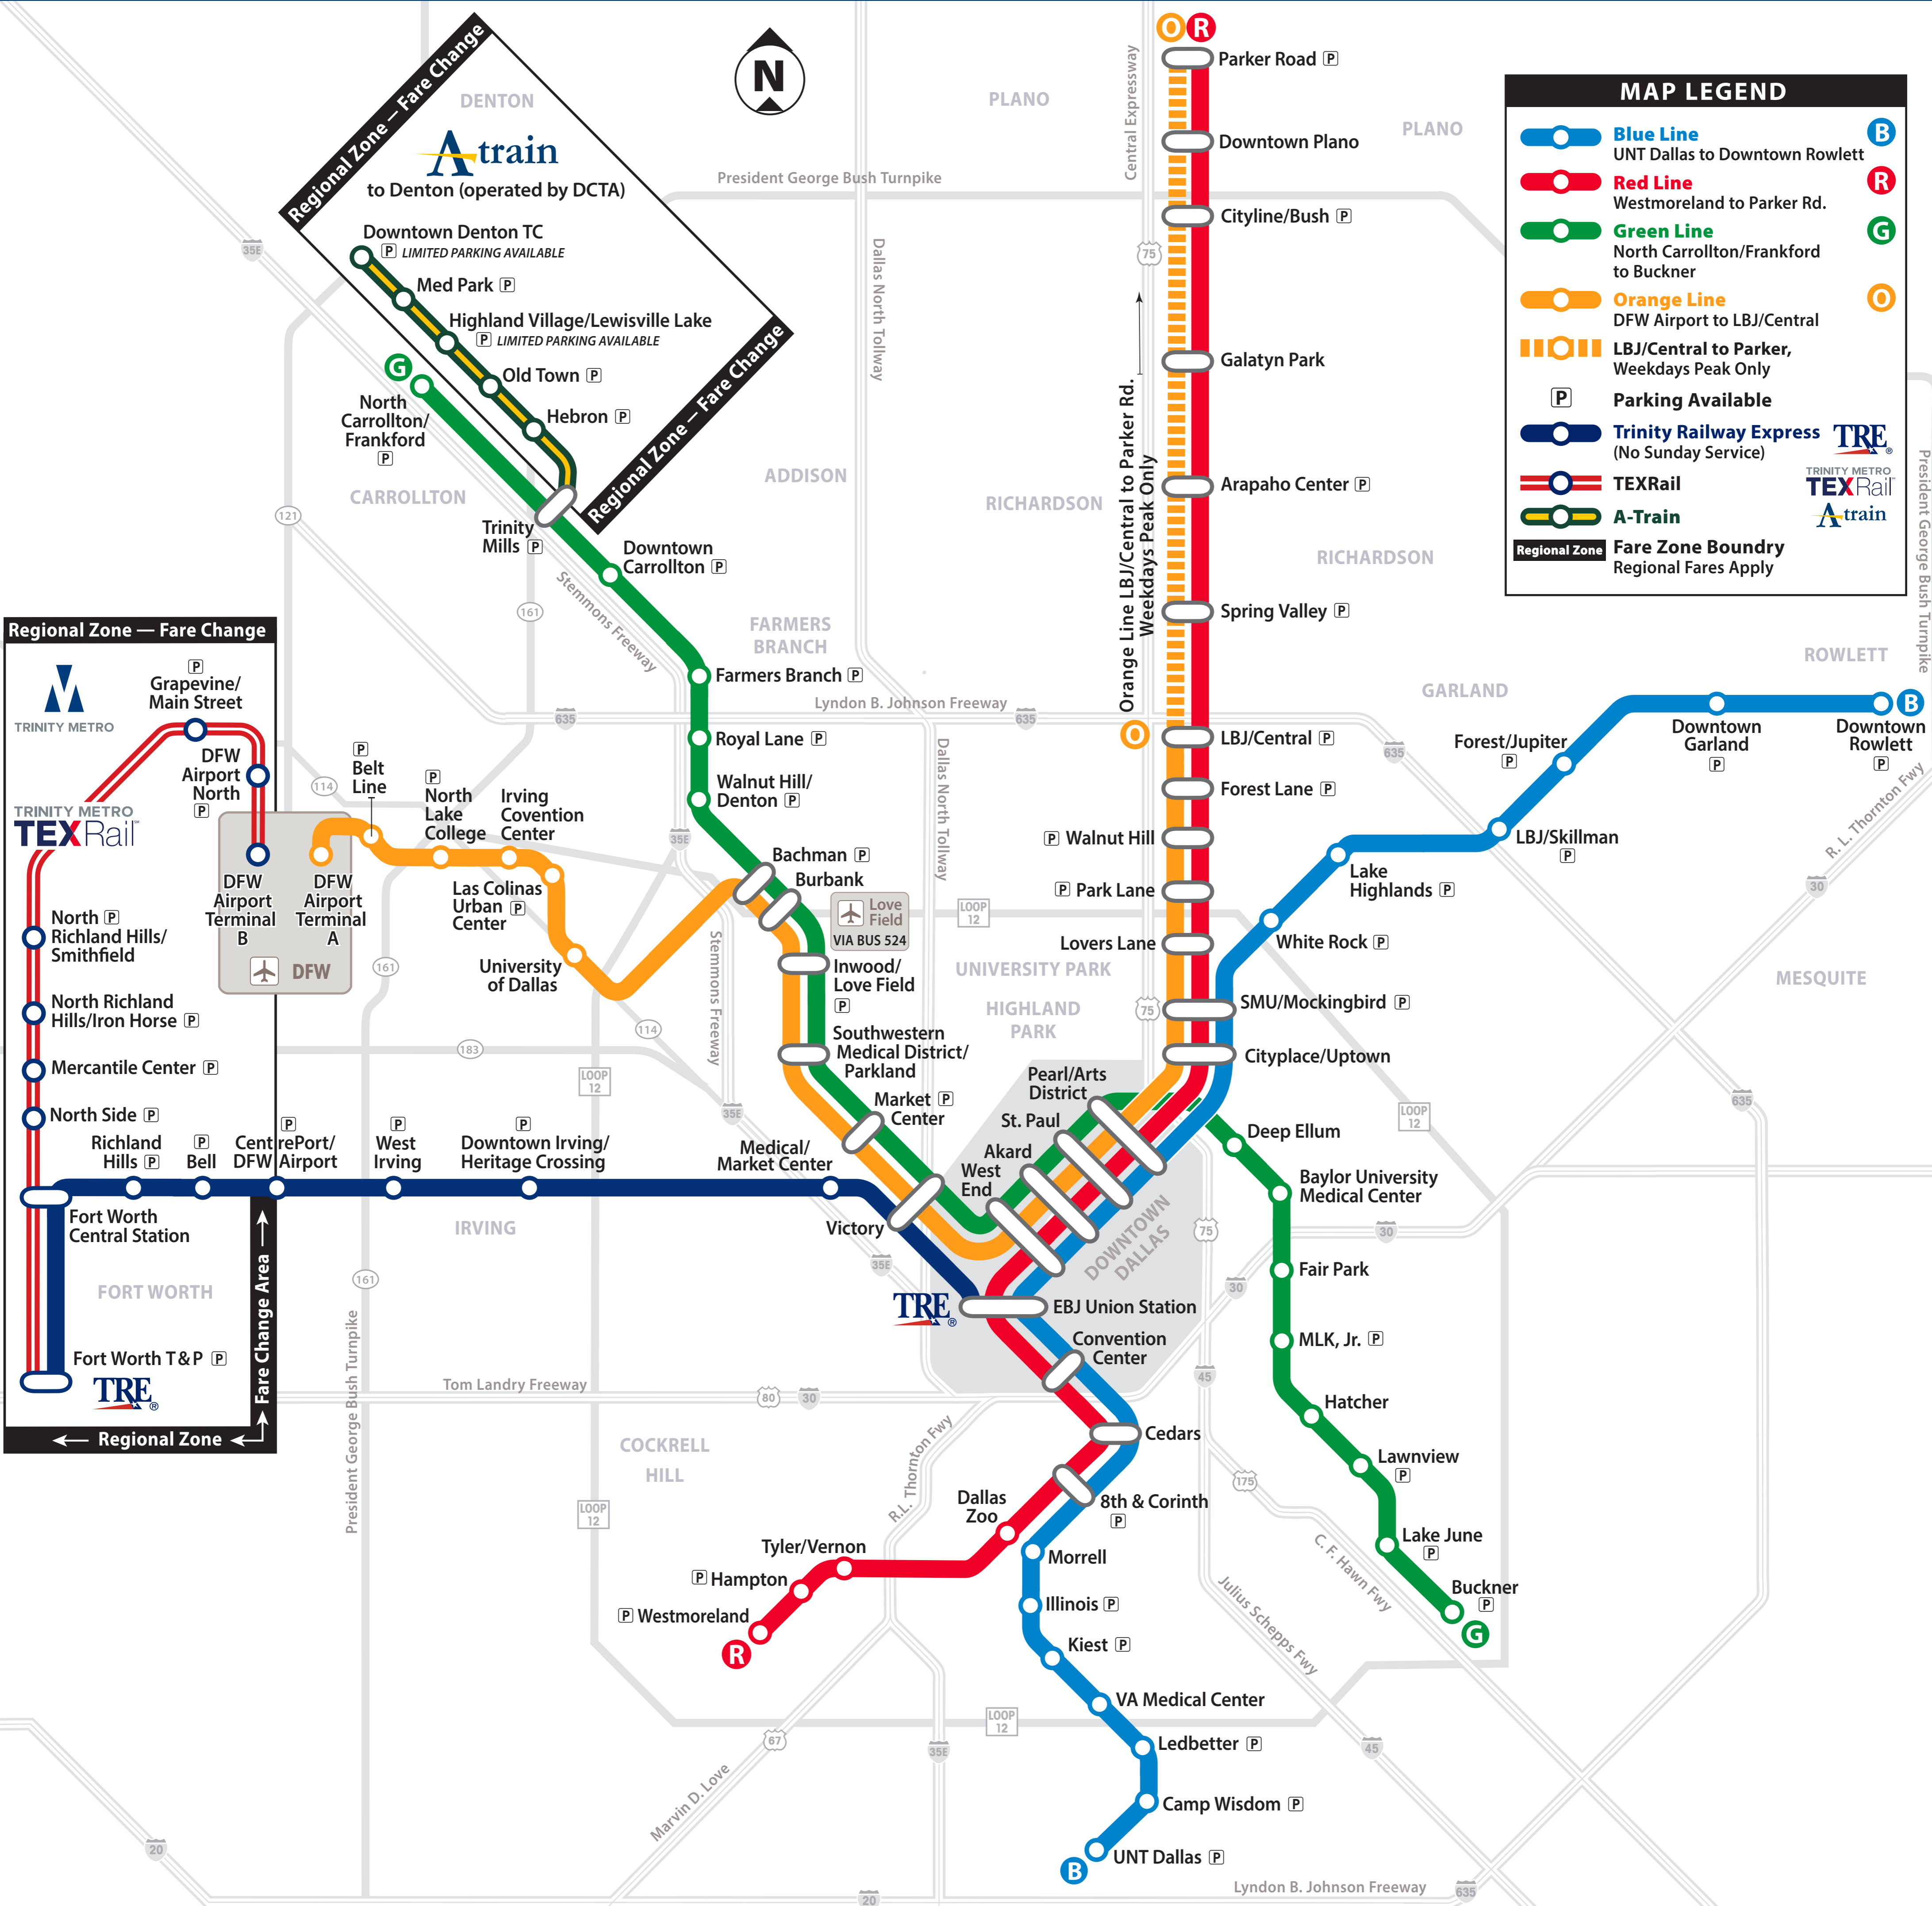

Rail System Map

DART/TRE/TEXRail/DCTA

  No Smoking on DART Property

 Download the app
DART Say Something
No smartphone? Text 214-256-1819

TWO GREAT WAYS TO PAY & SAVE!
  TAP CARD  MOBILE APP