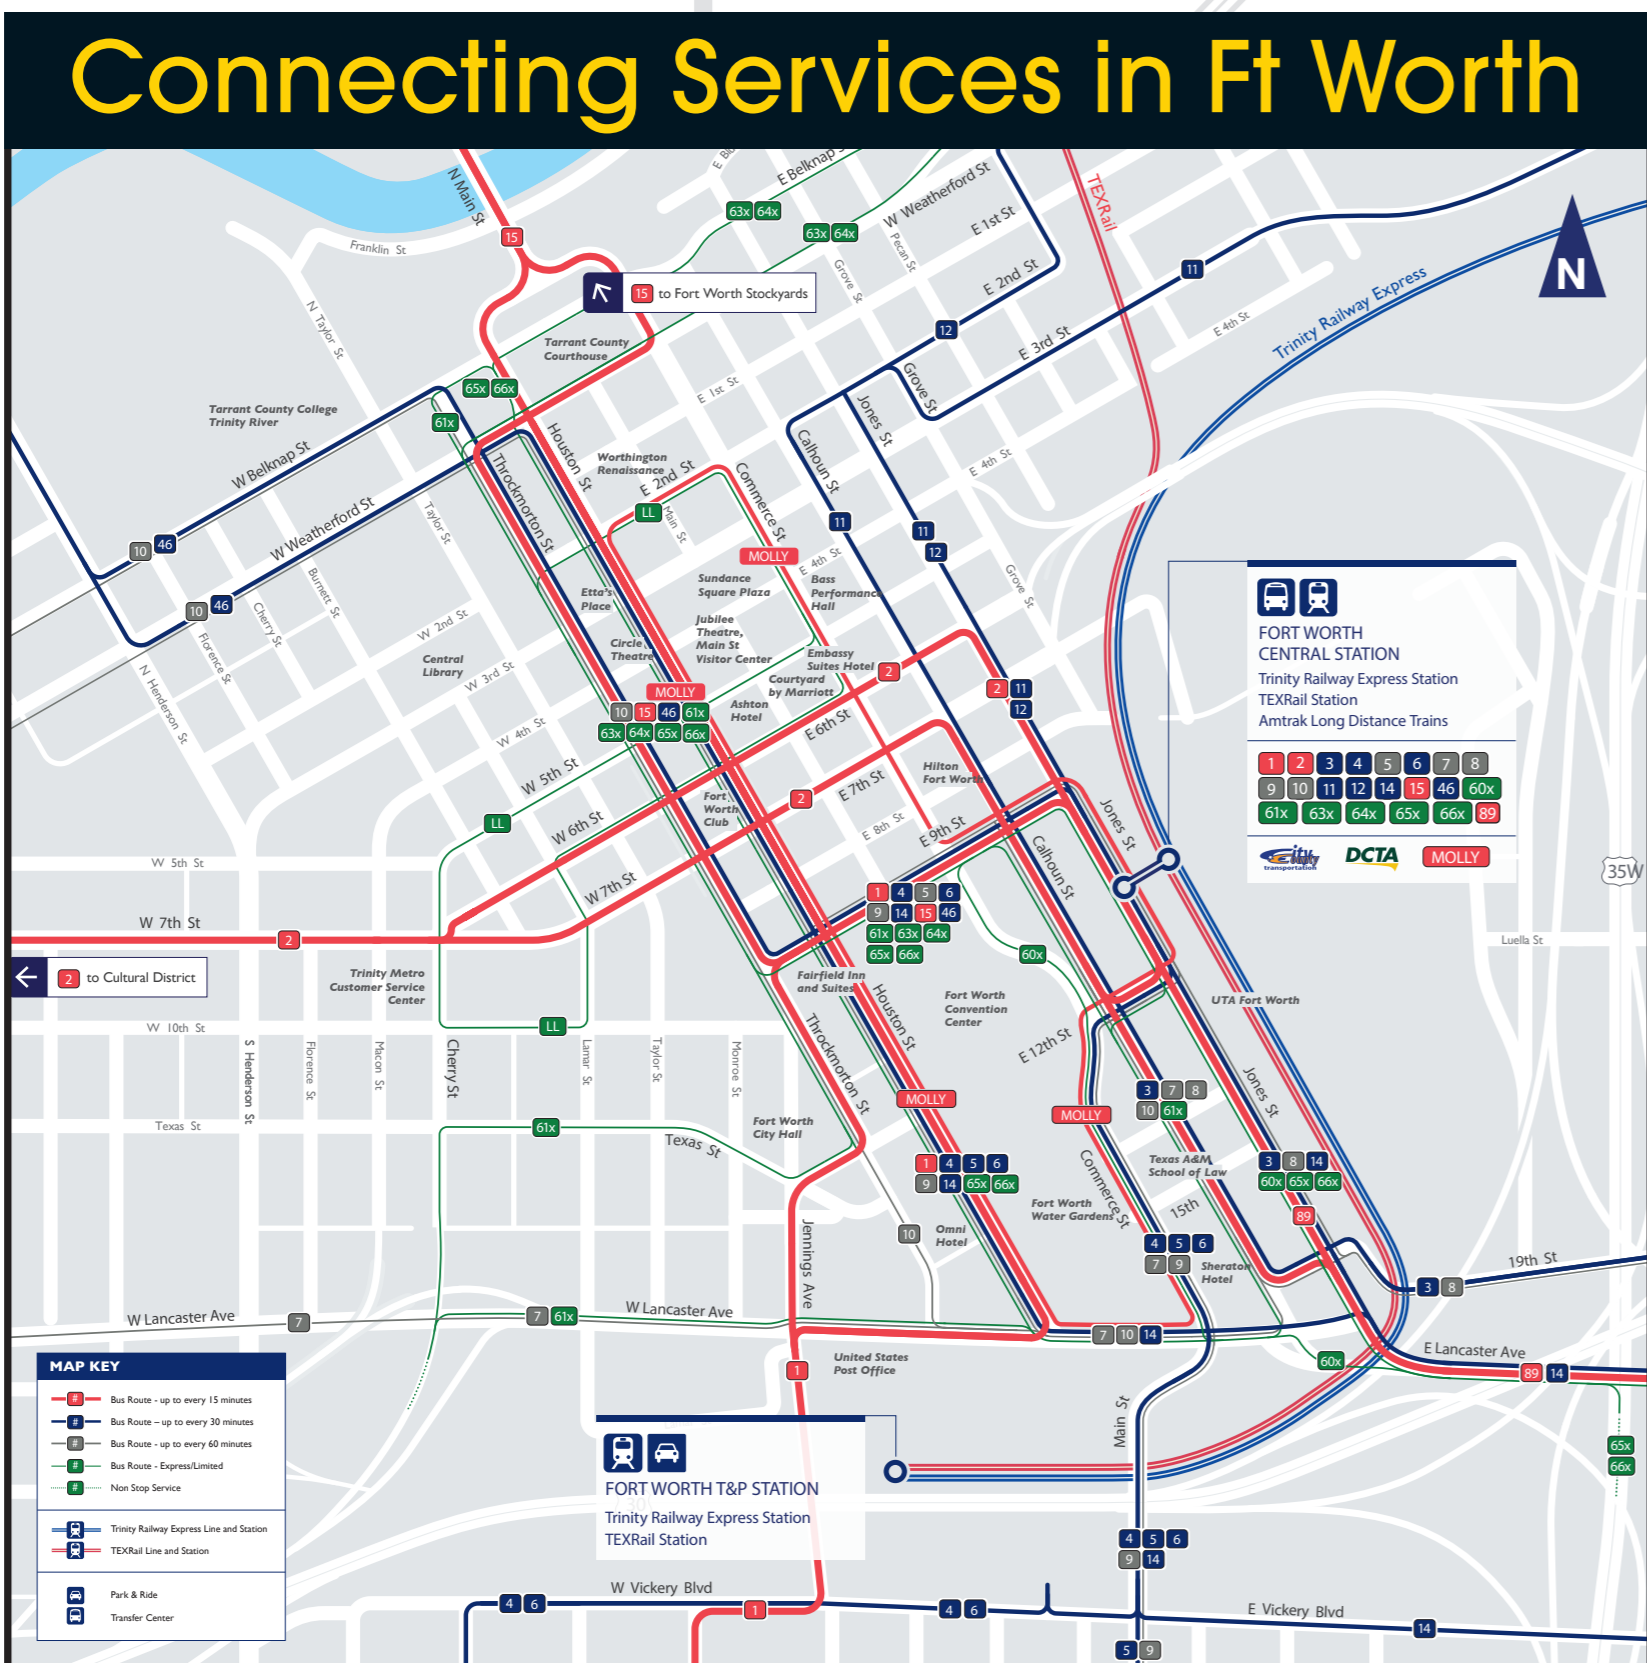

Rail System Map

DART/TRE/TEXRail/DCTA

  No Smoking on DART Property

 Download the app
DART Say Something
No smartphone? Text 214-256-1819

TWO GREAT WAYS TO PAY & SAVE!
  TAP CARD  MOBILE APP