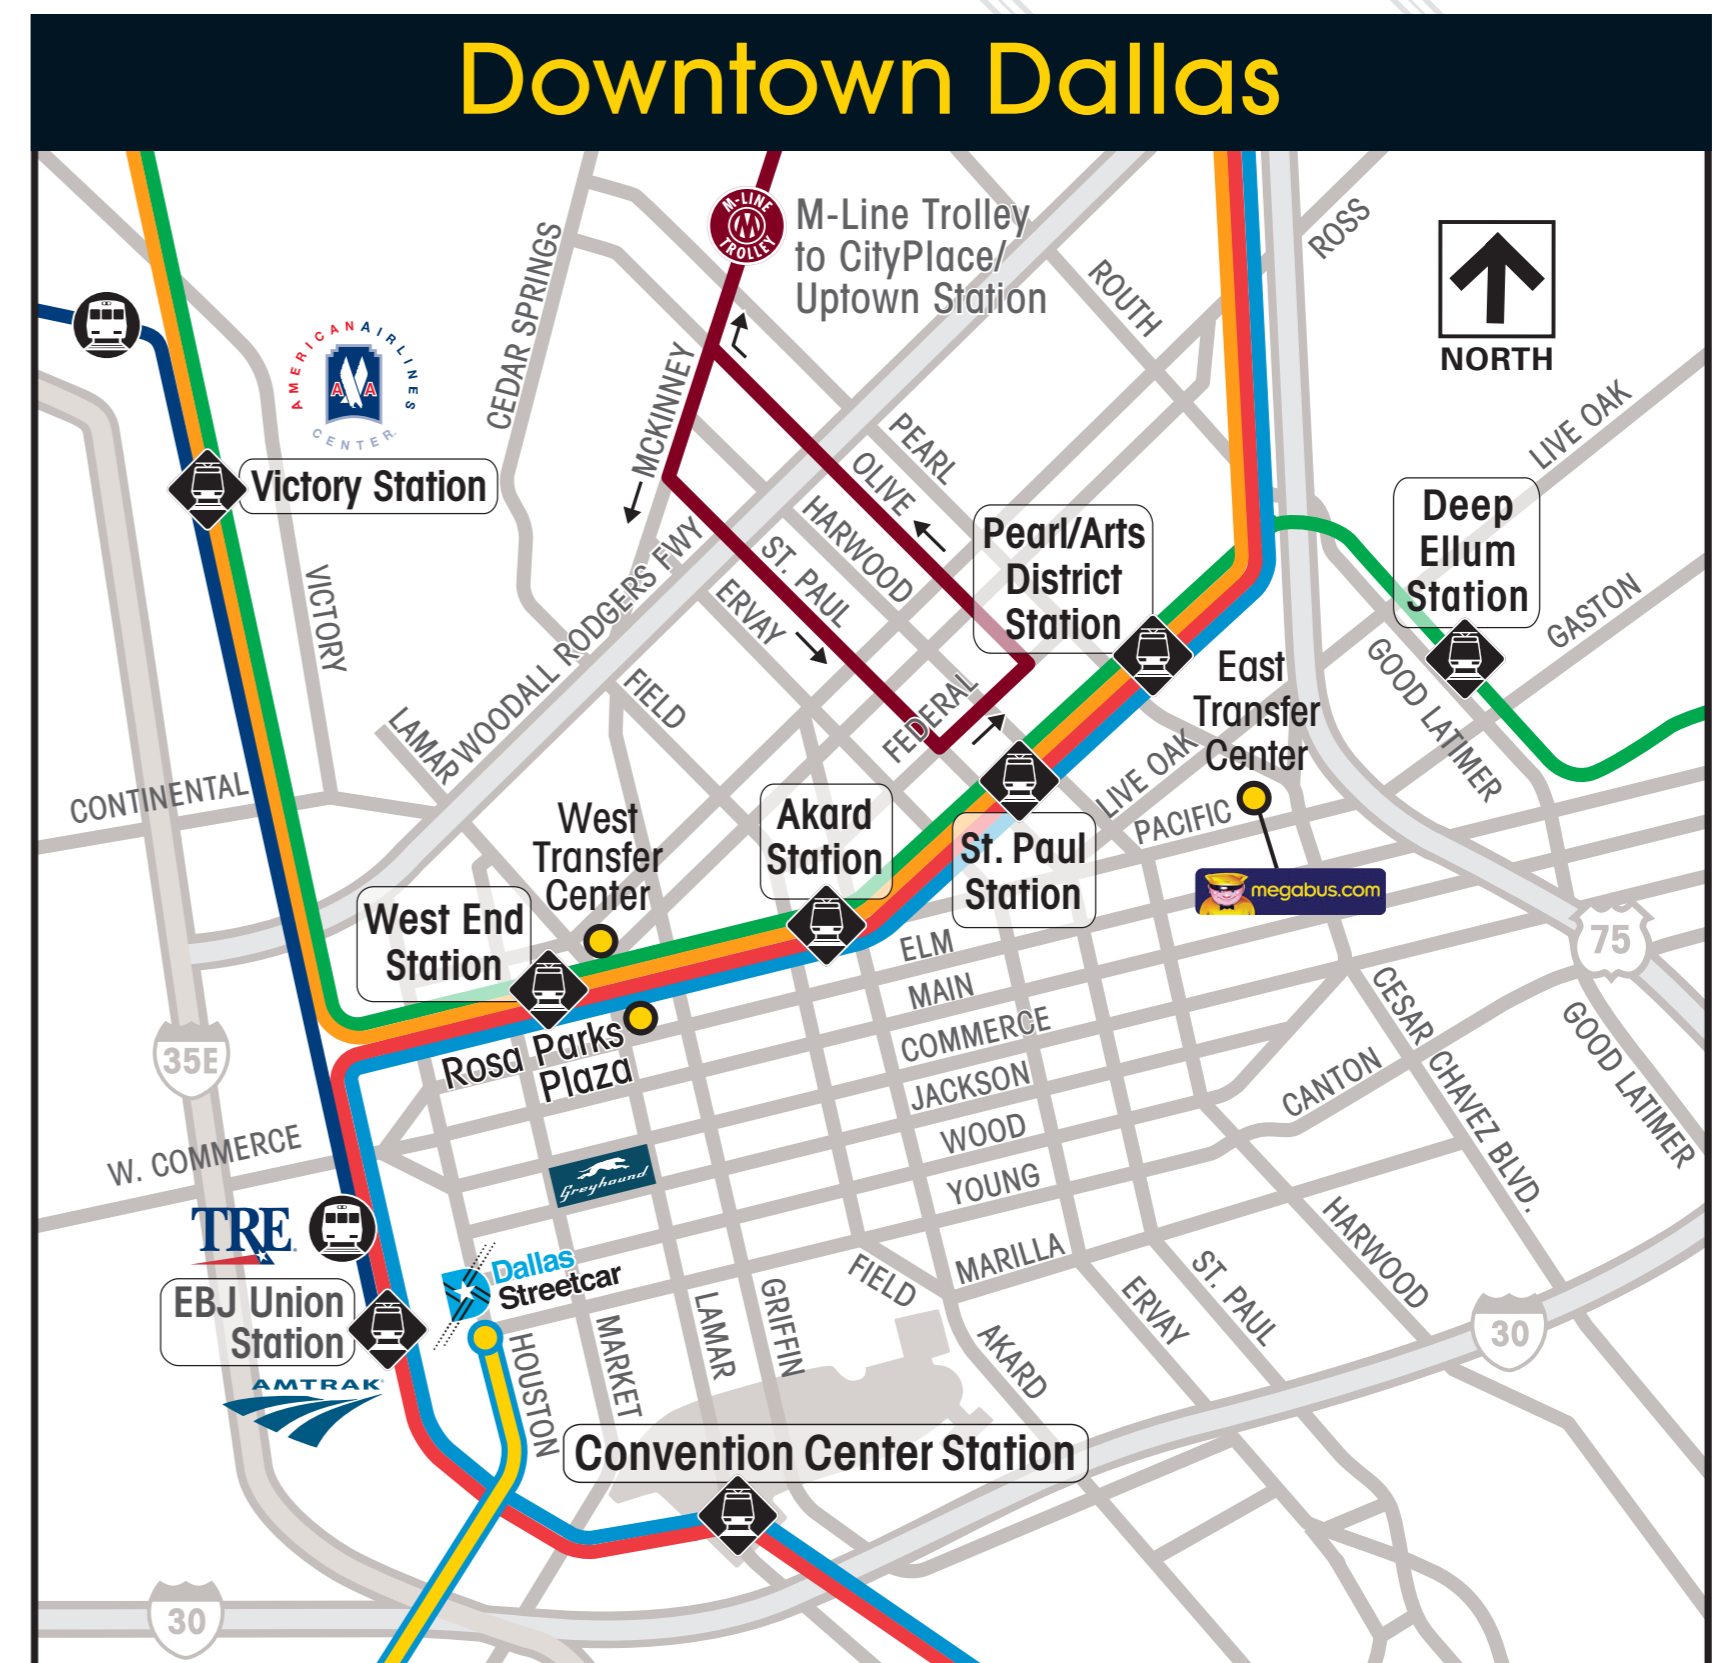

Rail System Map

DART/TRE/TEXRail/DCTA

  No Smoking on DART Property

 Download the app
DART Say Something
No smartphone? Text 214-256-1819

TWO GREAT WAYS TO PAY & SAVE!
  TAP CARD  MOBILE APP