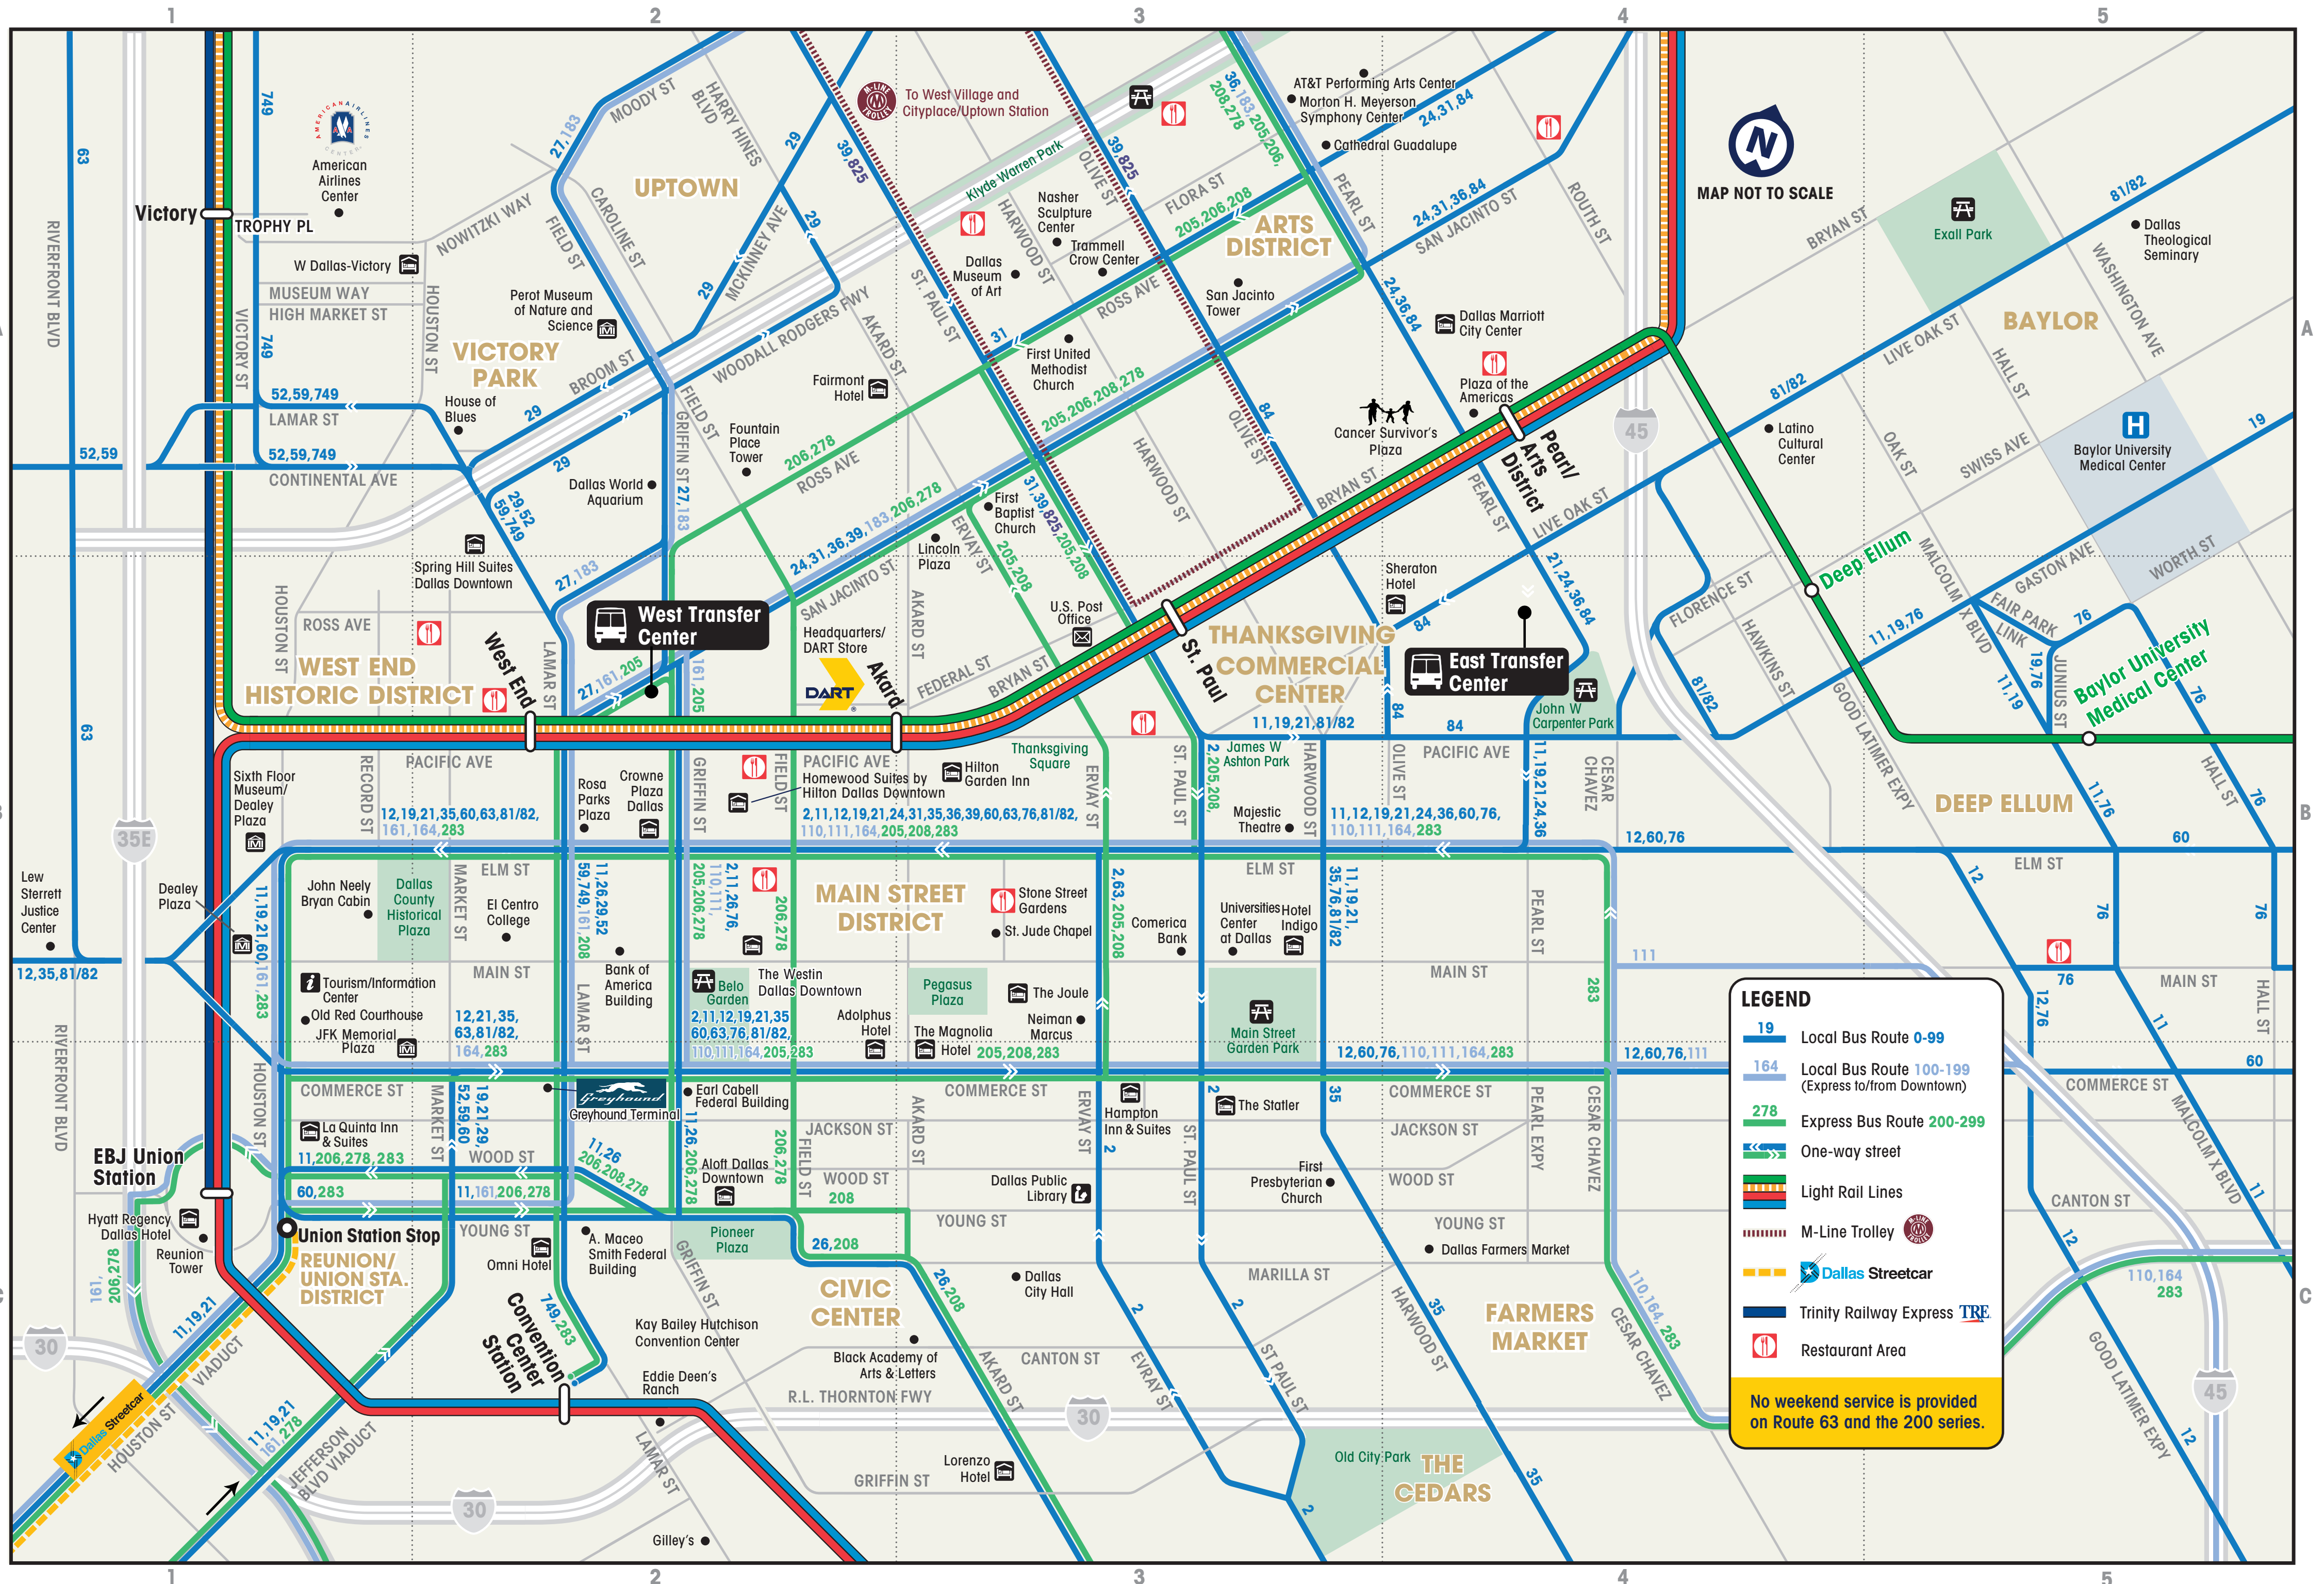

# Downtown Dallas Map

Effective: October 19, 2020

## Destinations served by DART Local and Express Bus Routes

### Places of Interest

Place of Interest	Route(s)
American Airlines Center	A1 183, 749
AT&T Performing Arts Center	A3 24, 31, 36, 84, 183, 205, 206, 208, 278
Baylor University Medical Center	A5 11, 19, 76
Belo Garden	B2 2, 11, 12, 19, 21, 26, 35, 60, 63, 76, 81/82, 110, 111, 161, 164, 205, 206, 278, 283, 749
Black Academy Arts & Letters	C3 26
Dallas County Historical Plaza	B1, B2 11, 12, 19, 21, 35, 60, 63, 81/82, 161, 164, 206, 208, 278, 283
Dallas Farmers Market	C4 2, 35, 110, 164, 283
Dallas Museum of Art	A3 24, 31, 36, 39, 205, 206, 208, M-LINE 825
Dallas World Aquarium	A2 29, 52, 59, 183, 206, 278, 749
Design District	A1 749 Northbound
Eddie Deen's Ranch	C2 283, 749
House of Blues	A2 29, 52, 59, 749
John Neely Bryan Cabin	B1 11, 12, 19, 21, 35, 60, 63, 81/82, 161, 164, 283
Kay Bailey Hutchison Dallas Convention Center	C2 11, 19, 21, 26, 29, 52, 59, 60, 161, 208, 278, 283, 749
Klyde Warren Park	A3 36, 39, 183, 205, 208, 278, M-LINE 825
Latino Cultural Center	A4 81/82
Majestic Theatre	B3 2, 11, 12, 19, 21, 24, 35, 36, 60, 76, 81/82, 84, 110, 111, 164, 205, 206, 208, 283
M. H. Meyerson Symphony Center	A3 24, 31, 36, 84, 183, 205, 206, 208, 278, M-LINE 825
Nasher Sculpture Center	A3 31, 39, 205, 206, 208, M-LINE 825
Neiman Marcus	B3 2, 11, 12, 19, 21, 24, 31, 35, 36, 60, 63, 76, 81/82, 110, 111, 164, 205, 208, 283
Old City Park	C3, C4 2, 35
Old Red Courthouse	B1 11, 12, 19, 21, 29, 35, 52, 59, 60, 63, 81/82, 161, 164, 283
Pegasus Plaza	B3 2, 11, 12, 19, 21, 24, 31, 35, 36, 60, 63, 76, 81/82, 110, 111, 164, 205, 208, 283
Perot Museum of Nature and Science	A2 29, 183, 749
Pioneer Plaza	C2 11, 26, 161, 206, 208, 278, 283, 749
Reunion Tower	C1 11, 19, 21, 60, 161, 206, 278, 283
Sixth Floor Museum/Dealey Plaza	B1 12, 19, 21, 35, 60, 63, 81/82, 161, 164, 283