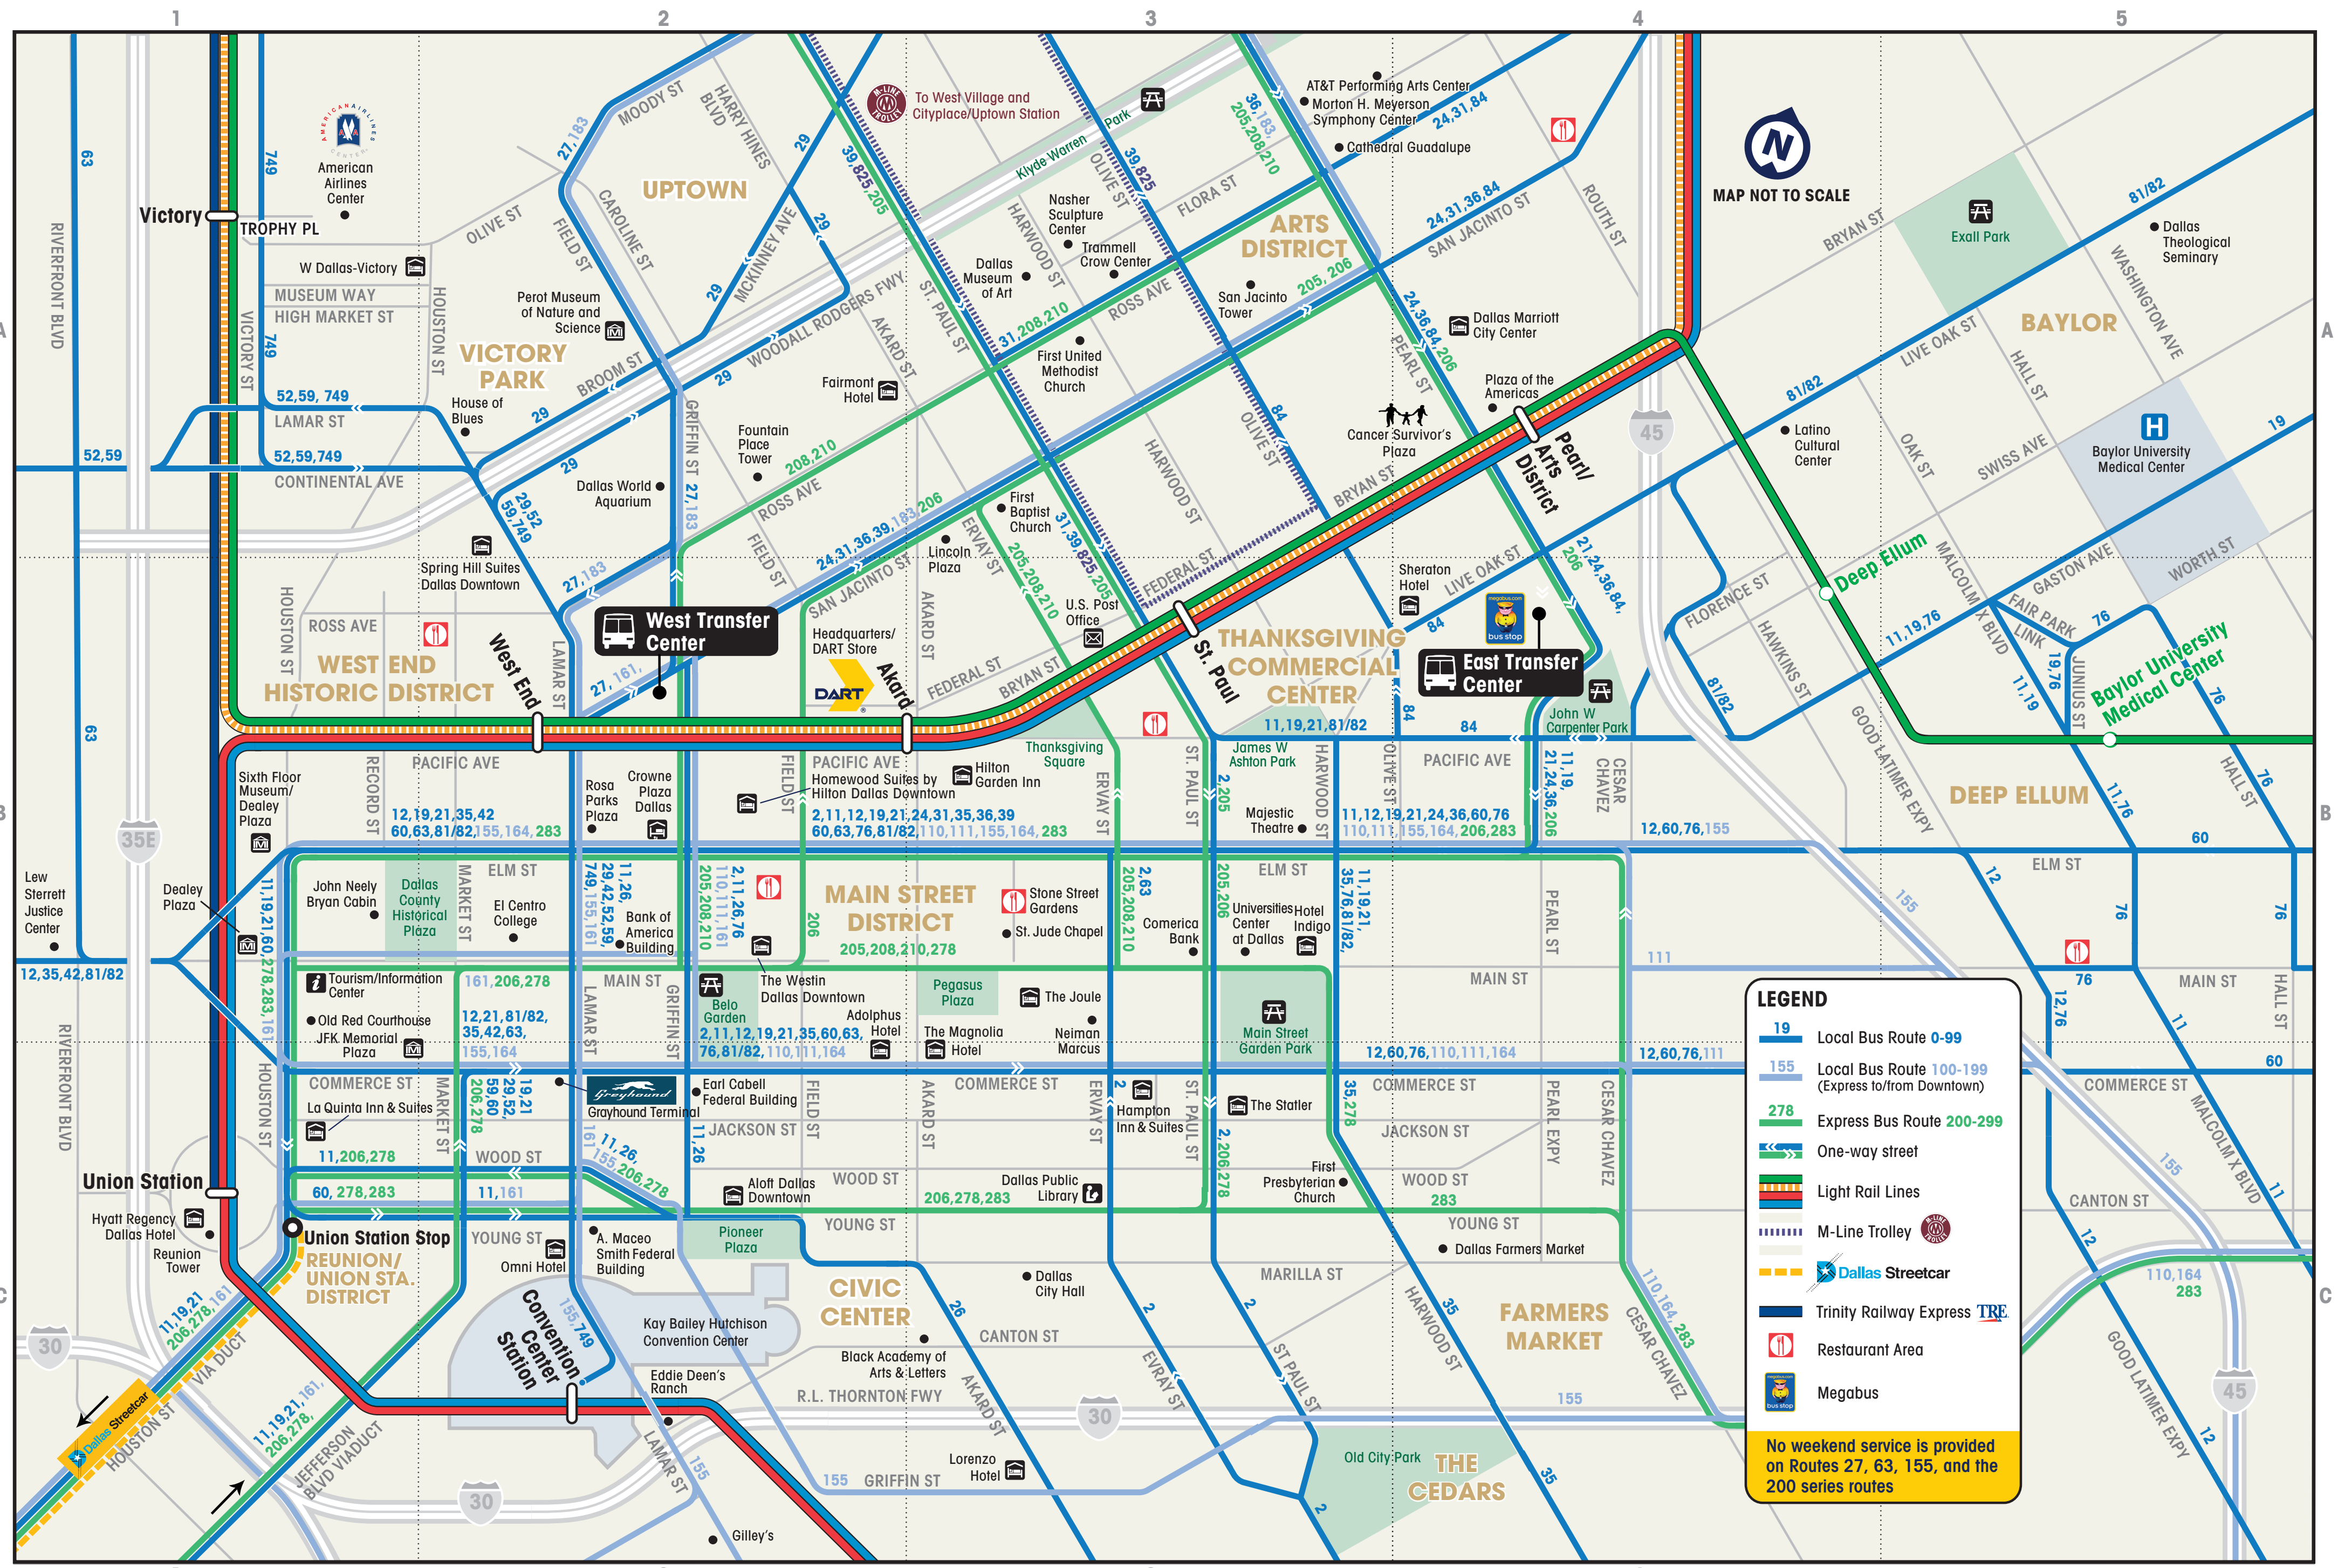

Downtown Dallas Bus and Rail Map

Destinations served by DART Local and Express Bus Routes

Places of Interest

continues in next column

American Airlines Center	A1	27, 52, 59, 183, 749
AT&T Performing Arts Center	A3	24, 31, 36, 84, 183, 205, 206, 208, 210
Baylor University Medical Center	A5	11, 19, 76, 81/82
Belo Garden	B2	2, 11, 12, 19, 21, 26, 35, 60, 63, 76, 81/82, 110, 111, 155, 161, 164, 205, 208, 210, 278, 749
Black Academy Arts & Letters	C3	26, 155
Dallas County Historical Plaza	B1, B2	11, 12, 19, 21, 35, 42, 60, 63, 81/82, 155, 161, 164, 206, 208, 278, 283
Dallas Farmers Market	C4	2, 35, 110, 164, 206, 278, 283
Dallas Museum of Art	A3	24, 31, 36, 39, 205, 208, 210, M-LINE 825
Dallas World Aquarium	A2	27, 29, 52, 59, 183, 208, 210, 749
Eddie Deen's Ranch	C2	155, 161, 749
House of Blues	A2	29, 52, 59, 749
John Neely Bryan Cabin	B1	11, 12, 19, 21, 35, 42, 60, 63, 81/82, 155, 161, 164, 206, 283
Kay Bailey Hutchison Dallas Convention Center	C2	11, 19, 21, 26, 29, 52, 59, 60, 155, 161, 205, 208, 210, 278, 283, 749
Klyde Warren Park	A3	36, 39, 183, 205, 206, 208, 210, M-LINE 825
Latino Cultural Center	A4	81/82
Majestic Theatre	B3	11, 12, 19, 21, 24, 35, 36, 60, 63, 76, 81/82, 84, 110, 111, 155, 283
M. H. Meyerson Symphony Center	A3	24, 31, 36, 84, 183, 205, 206, 208, 210, M-LINE 825
Nasher Sculpture Center	A3	31, 39, 205, 208, 210, M-LINE 825
Neiman Marcus	B3	2, 11, 12, 19, 21, 35, 60, 63, 76, 81/82, 110, 111, 164, 205, 208, 210, 278
Old City Park	C3, C4	2, 35, 155
Old Red Courthouse	B1	11, 12, 19, 21, 29, 35, 42, 52, 59, 60, 63, 81/82, 155, 161, 164, 206, 278, 283
Pegasus Plaza	B3	2, 11, 12, 19, 21, 24, 35, 36, 60, 63, 76, 81/82, 110, 111, 164, 205, 208, 210, 278
Perot Museum of Nature and Science	A2	27, 29, 183, 749
Pioneer Plaza	C2	11, 26, 60, 155, 161, 206, 278, 283, 749
Reunion Tower	C1	11, 19, 21, 60, 161, 206, 278, 283
Sixth Floor Museum/Dealey Plaza	B1	11, 12, 19, 21, 35, 42, 60, 63, 76, 81/82, 155, 161, 164, 283