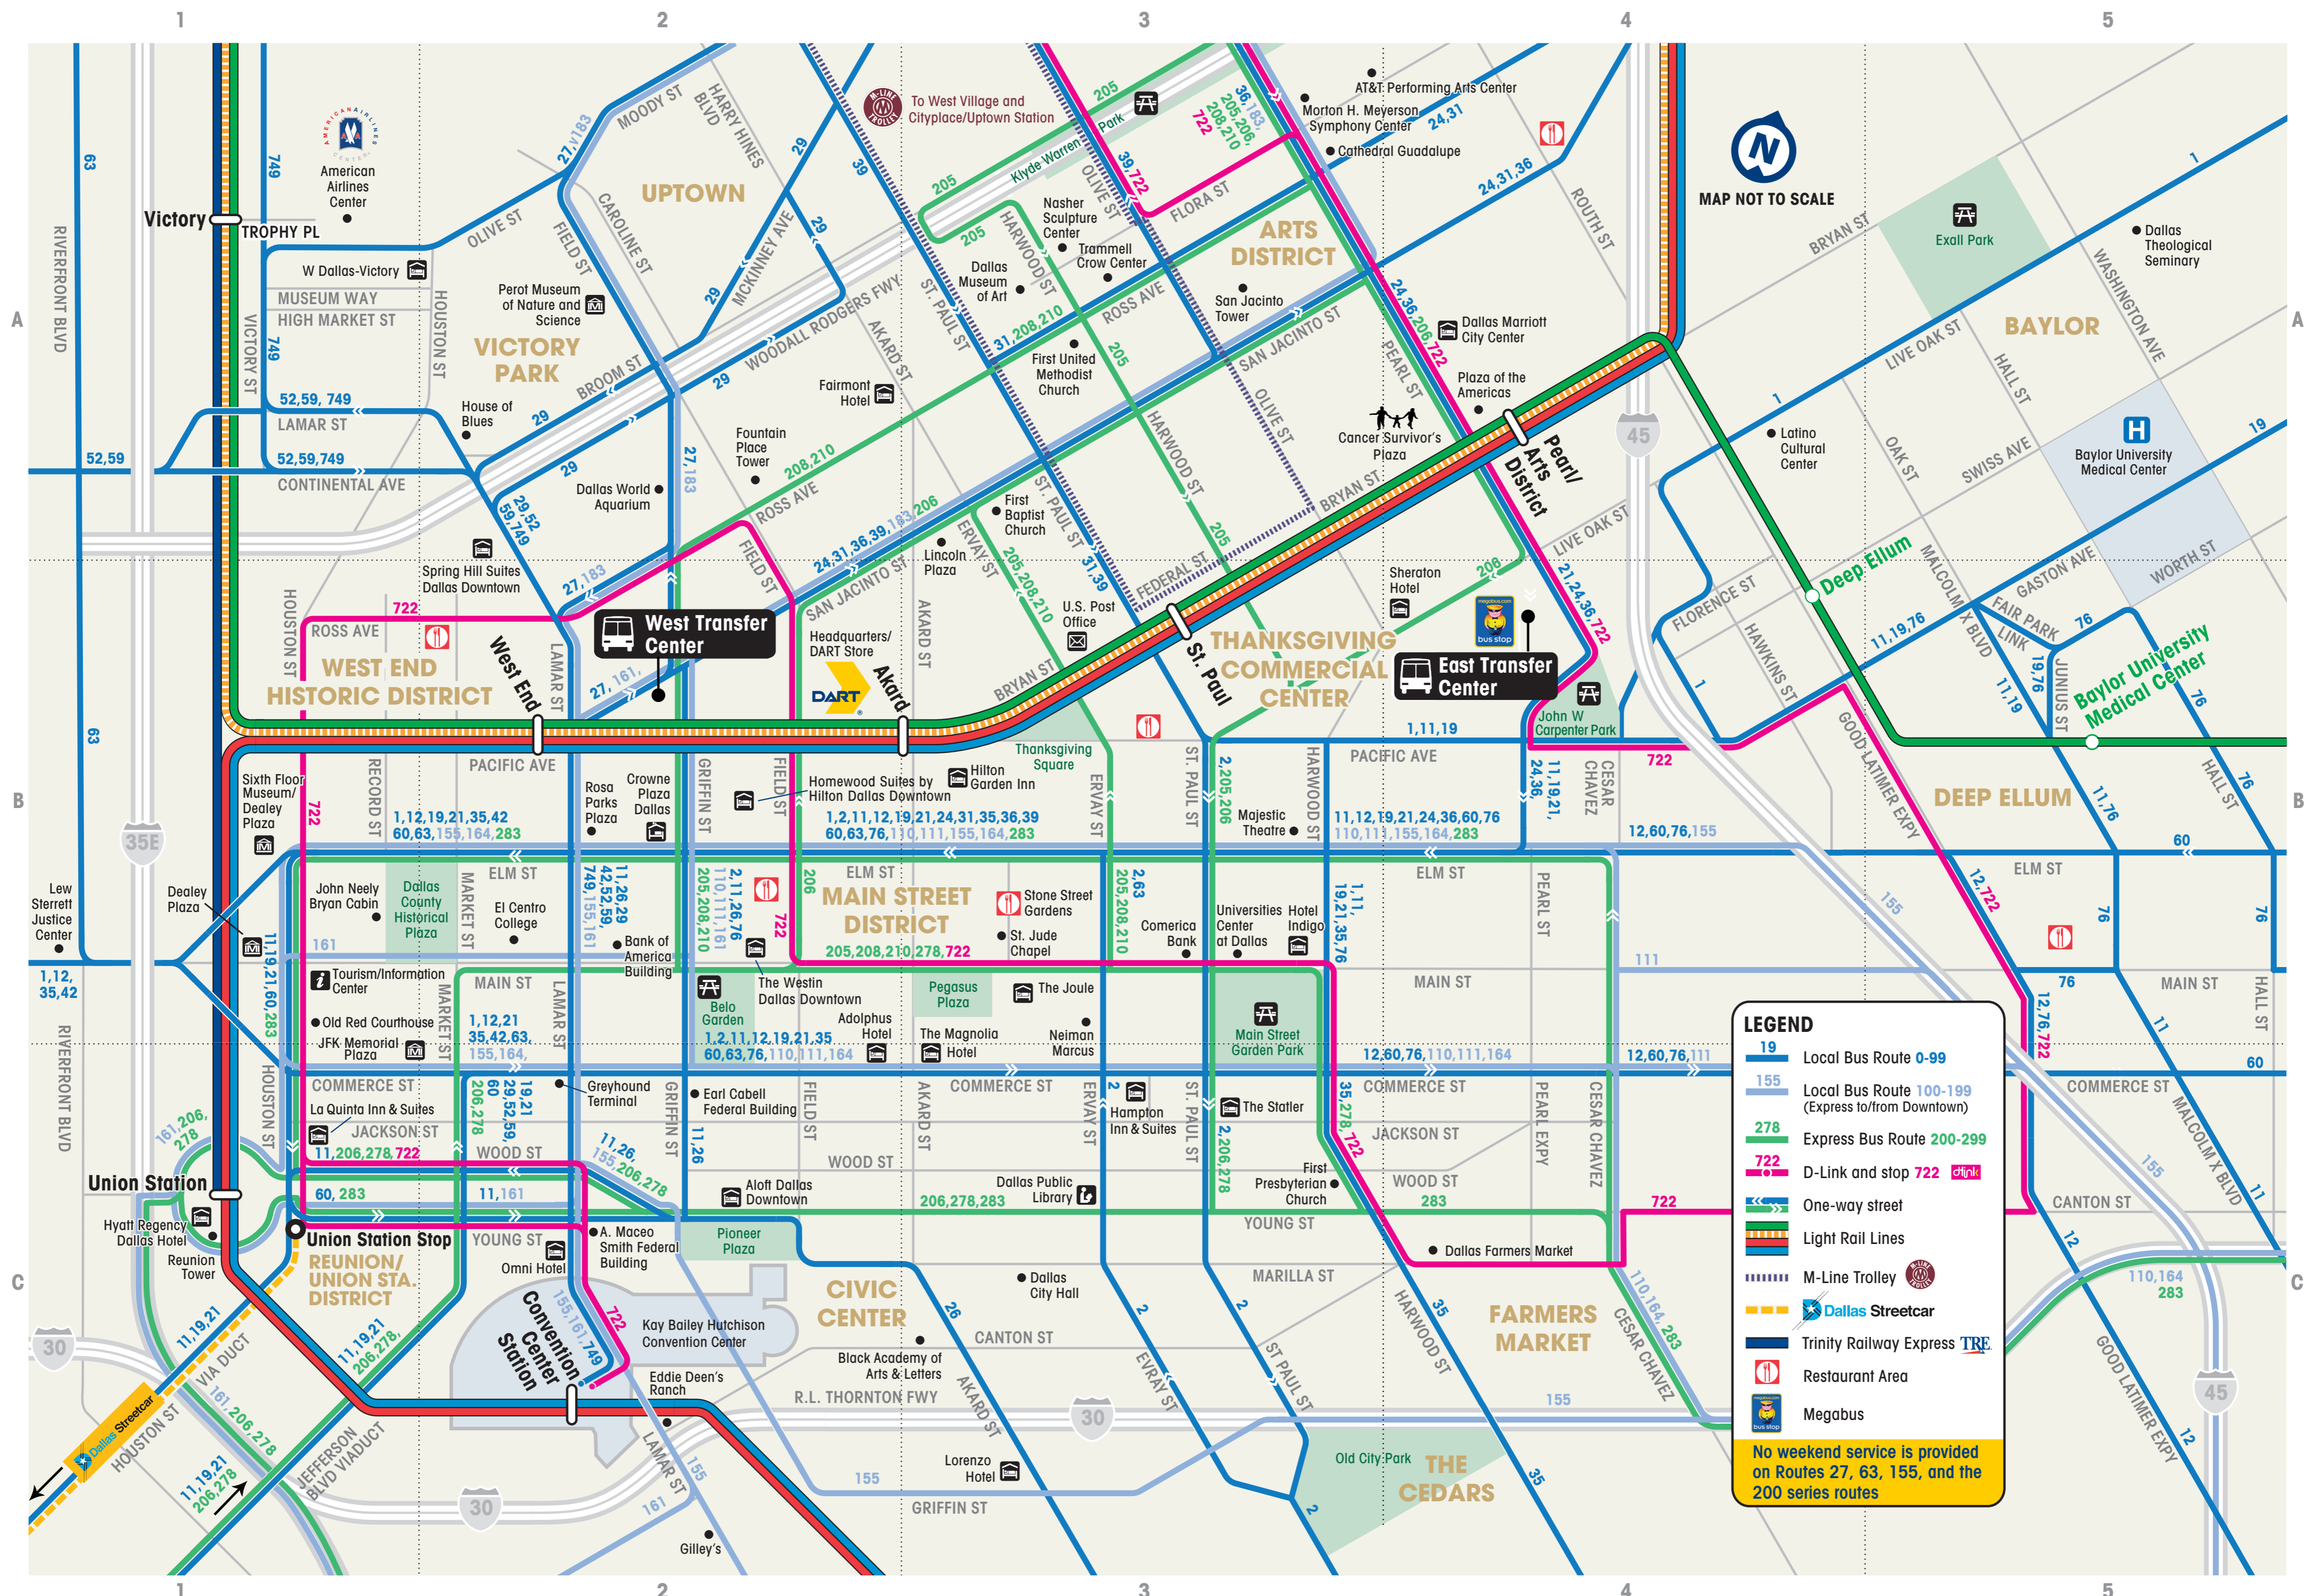

Downtown Dallas Map

Effective: August 14, 2017

Destinations served by DART Local and Express Bus Routes

Places of Interest

continues in next column

American Airlines Center	A1	27, 52, 59, 183, 749
AT&T Performing Arts Center	A3	24, 31, 36, 183, 205, 206, 208, 210, 722
Baylor University Medical Center	A5	1, 11, 19, 76
Belo Garden	B2	1, 2, 11, 12, 19, 21, 26, 35, 60, 63, 76, 110, 111, 155, 161, 164, 205, 208, 210, 278, 722, 749
Black Academy Arts & Letters	C3	26, 155
Dallas County Historical Plaza	B1, B2	1, 11, 12, 19, 21, 35, 42, 60, 63, 155, 161, 155, 164, 206, 208, 278, 283, 722
Dallas Farmers Market	C4	2, 35, 110, 164, 206, 278, 283, 722
Dallas Museum of Art	A3	24, 31, 36, 39, 205, 208, 210, 722, M-LINE 825
Dallas World Aquarium	A2	27, 29, 52, 59, 183, 208, 210, 722, 749
Eddie Deen's Ranch	C2	155, 161, 722, 749
House of Blues	A2	29, 52, 59, 749
John Neely Bryan Cabin	B1	1, 11, 12, 19, 21, 35, 42, 60, 63, 155, 161, 164, 206, 283, 722
Kay Bailey Hutchison Dallas Convention Center	C2	11, 19, 21, 26, 29, 52, 59, 60, 155, 161, 205, 208, 210, 278, 283, 722, 749
Klyde Warren Park	A3	36, 39, 183, 205, 206, 208, 210, 722, M-LINE 825
Latino Cultural Center	A4	1
Majestic Theatre	B3	1, 11, 12, 19, 21, 24, 35, 36, 60, 63, 76, 110, 111, 155, 283, 722
M. H. Meyerson Symphony Center	A3	24, 31, 36, 183, 205, 206, 208, 210, 722, M-LINE 825
Nasher Sculpture Center	A3	31, 39, 205, 208, 210, 722, M-LINE 825
Neiman Marcus	B3	1, 2, 11, 12, 19, 21, 35, 60, 63, 76, 110, 111, 164, 205, 208, 210, 278, 722
Old City Park	C3,C4	2, 35, 155,
Old Red Courthouse	B1	1, 11, 12, 19, 21, 29, 35, 42, 52, 59, 60, 63, 155, 161, 164, 206, 278, 283, 722
Pegasus Plaza	B3	1, 2, 11, 12, 19, 21, 24, 35, 36, 60, 63, 76, 110, 111, 164, 205, 208, 210, 278, 722
Perot Museum of Nature and Science	A2	27, 29, 183, 722
Pioneer Plaza	C2	11, 26, 60, 155, 161, 206, 278, 283, 722, 749
Reunion Tower	C1	11, 19, 21, 60, 161, 206, 278, 283, 722
Sixth Floor Museum/Dealey Plaza	B1	1, 11, 12, 19, 21, 35, 42, 60, 63, 76, 155, 161, 164, 283, 722