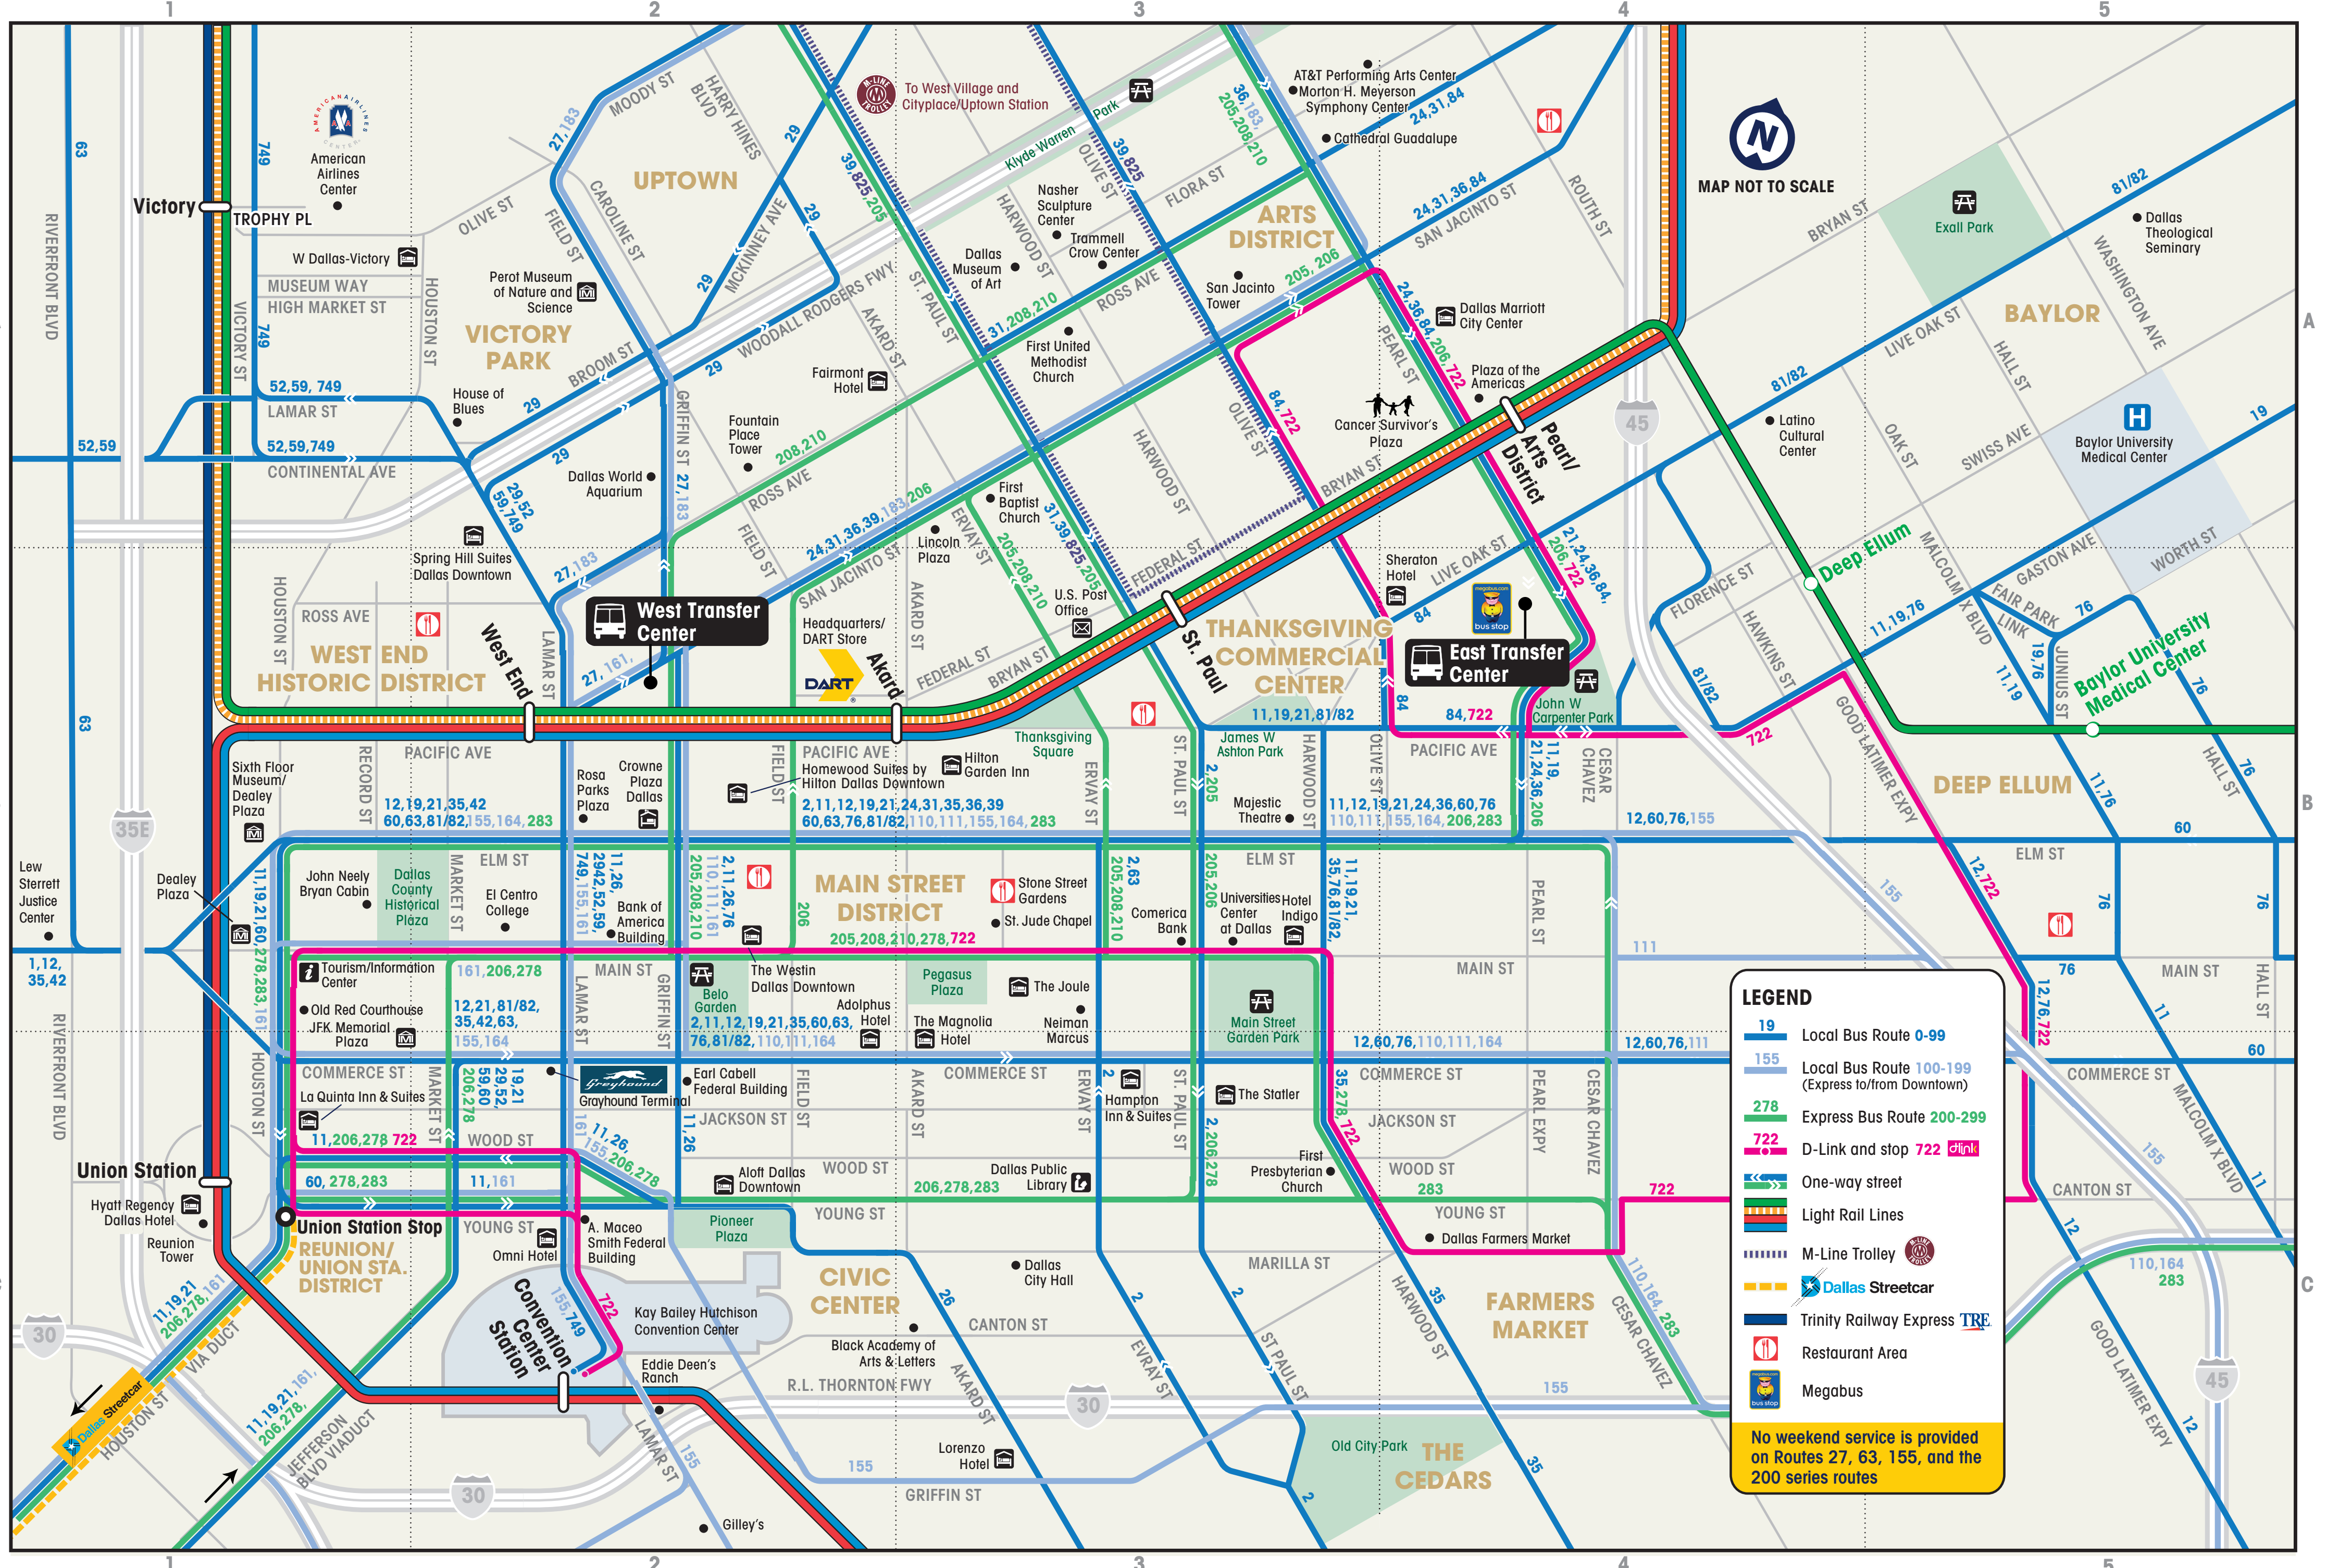

# Downtown Dallas Bus and Rail Map

## Destinations served by DART Local and Express Bus Routes